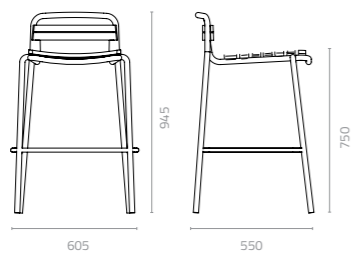

Ratio barstool
W576 x D480 x H920 x SH750mm
Packing: 0.487m³, 4pcs/ctn
Stackable

Metal Standard Colours:

Batyline Colours:

Wicker Colours:

RATIO

Design Enrique Martí

Ratio bar table
Ø600 x H1060mm
Packing: 0.434m³, 1pc/stack

ADELA

Design Enrique Martí

Adela chair
W590 x D610 x H755 x SH450mm
Packing: 0.432m³, 4pcs/ctn
Stackable

The traditional ideal of an aluminium and wood chair is reworked in the Adela, with softly rounded edges and a little broader on all sides for extra comfort.

Adela arm chair
W610 x D610 x H755 x SH450mm
Packing: 0.46m³, 4pcs/ctn
Stackable

Adela barstool
W605 x D550 x H945 x SH750mm
Packing: 0.409 m³, 2pcs/ctn
Stackable

Metal Standard Colours:

Artwood Colours: