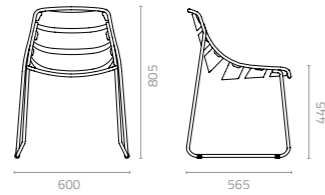

ADELA

Design Enrique Martí

Adela chair
W590 x D610 x H755 x SH450mm
Packing: 0.432m³, 4pcs/ctn
Stackable

The traditional ideal of an aluminium and wood chair is reworked in the Adela, with softly rounded edges and a little broader on all sides for extra comfort.

Adela arm chair
W610 x D610 x H755 x SH450mm
Packing: 0.46m³, 4pcs/ctn
Stackable

Adela barstool
W605 x D550 x H945 x SH750mm
Packing: 0.409 m³, 2pcs/ctn
Stackable

Metal Standard Colours:

Artwood Colours:

Veritas highstool
W580 x D480 x H810 x SH740mm
Packing: 0.286m³, 1pc/ctn
Stackable

Veritas barstool
W565 x D560 x H960 x SH750mm
Packing: 0.376m³, 1pc/ctn

ELLIPSE & TINA

Design Enrique Martí

Ellipse chair with sled frame
 W600 x D565 x H805 x SH445mm
 Packing: 0.400m³, 4pcs/ctn
 Stackable

Ellipse arm chair with sled frame
 W600 x D565 x H805 x SH445mm
 Packing: 0.300m³, 1pc/ctn

Tina chair
 W560 x D590 x H756 x SH440mm
 Packing: 0.397m³, 4pcs/ctn
 Stackable

Despite its lightweight appearance, the Ellipse Chair is solid and strong. Constructed wholly of mild steel, this chair has an appreciably wider girth where the backrest joins the seat. The broad panels are also contoured just right to sturdily cradle even heavy-set persons. See it in a variety of interesting colours.