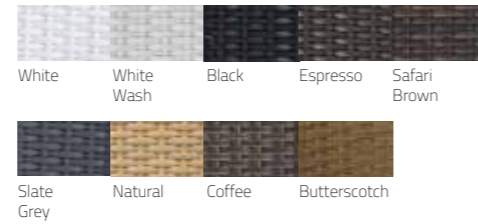

Wicker Colours: