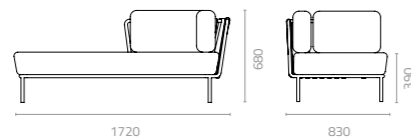

Massai chaise
W830 x D1720 x H680 x SH390mm
Packing: 1.035m³, 1pc/stack