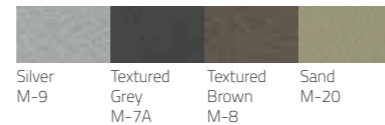

Metal Standard Colours: