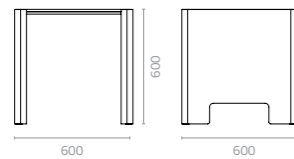

Vienna 2-seater sofa
W1620 x D800 x 730 x SH440mm
Packing: 1.090m³, 1pc/ctn

Metal Standard Colours:

Metal Fashion Colours:

Sunproof Fabric Colours:

Vienna side table
W812 x D462 x H460mm
Packing: 0.193m³, 2ctn/set

KUMI & STONE

Design Enrique Martí

Kumi side table

W500 x D500 x H400mm
Packing: 0.036m³, 2ctn/set

W600 x D600 x H400mm
Packing: 0.045m³, 2ctn/set

W600 x D600 x H600mm
Packing: 0.061m³, 2ctn/set

Metal Standard Colours: