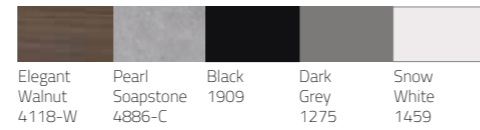

Phenolic Top Colours: