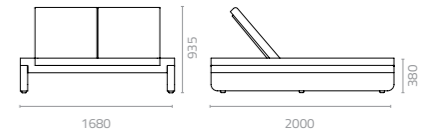

Attitude double sunbed
W1680 x D2000 x H935 x SH380mm
Packing: 1.170m³, 1pc/ctn