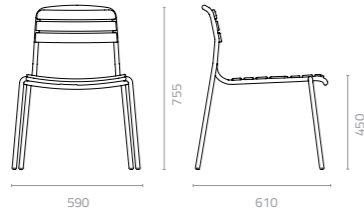

Ratio barstool
W576 x D480 x H920 x SH750mm
Packing: 0.487m³, 4pcs/ctn
Stackable

Metal Standard Colours:

Batyline Colours:

Wicker Colours:

RATIO

Design Enrique Martí

Ratio bar table
Ø600 x H1060mm
Packing: 0.434m³, 1pc/stack

**Available in phenolic top & Artwood top.*

Sunproof Fabric Colours:

Phenolic Top Colours:

Artwood Colours:

Teak Wood Colour:

Ratio dining table
W1600 x D900 x H750mm
Packing: 0.166m³, 2ctns/set

Ratio sunlounger
W650 x D2000 x H360-855mm
Packing: 0.868m³, 4pcs/stack
Stackable

ADELA

Design Enrique Martí

Adela chair
W590 x D610 x H755 x SH450mm
Packing: 0.432m³, 4pcs/ctn
Stackable

The traditional ideal of an aluminium and wood chair is reworked in the Adela, with softly rounded edges and a little broader on all sides for extra comfort.

Adela arm chair
W610 x D610 x H755 x SH450mm
Packing: 0.46m³, 4pcs/ctn
Stackable

Adela barstool
W605 x D550 x H945 x SH750mm
Packing: 0.409 m³, 2pcs/ctn
Stackable

Metal Standard Colours:

Artwood Colours: