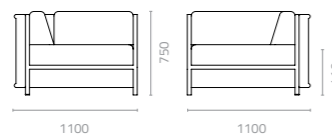

Sky corner unit
W1100 x D1100 x H750 x SH410mm
Packing: 1.150m³, 1pc/ctn