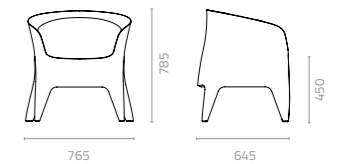

Pinch 1-seater sofa
 W855 x D815 x H880 x SH400mm
 Packing: 0.640m³, 1pc/ctn

Pinch 2-seater sofa
 W1425 x D815 x H880 x SH400mm
 Packing: 1.060m³, 1pc/ctn

Obie arm chair
 W765 x D645 x H785 x SH450mm
 Packing: 0.430m³, 1pc/ctn