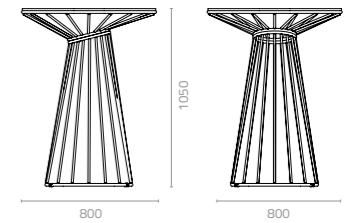

Wins Arm Chair Patent: 201530059226.4

Wins Side Table Patent: 201430301834.7

WINS

Design Cilicon Fatory

Wins dining table

W800 x D800 x H750mm

Packing: 0.500m³, 1pc/stack

Wins bar table

W800 x D800 x H1050mm

Packing: 0.700m³, 1pc/stack

Wins coffee table

W1095 x D790 x H320mm

Packing: 0.570m³, 1pc/ctn

Wins side table

W450 x D450 x H435mm

Packing: 0.090m³, 1pc/ctn