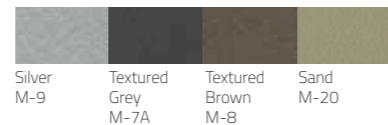

Metal Standard Colours: