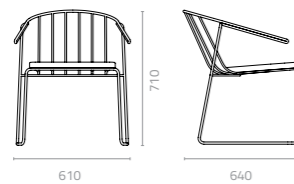

Veritas highstool
W580 x D480 x H810 x SH740mm
Packing: 0.286m³, 1pc/ctn
Stackable

Veritas barstool
W565 x D560 x H960 x SH750mm
Packing: 0.376m³, 1pc/ctn

ELLIPSE & TINA

Design Enrique Martí

Ellipse chair with sled frame
 W600 x D565 x H805 x SH445mm
 Packing: 0.400m³, 4pcs/ctn
 Stackable

Ellipse arm chair with sled frame
 W600 x D565 x H805 x SH445mm
 Packing: 0.300m³, 1pc/ctn

Tina chair
 W560 x D590 x H756 x SH440mm
 Packing: 0.397m³, 4pcs/ctn
 Stackable

Despite its lightweight appearance, the Ellipse Chair is solid and strong. Constructed wholly of mild steel, this chair has an appreciably wider girth where the backrest joins the seat. The broad panels are also contoured just right to sturdily cradle even heavy-set persons. See it in a variety of interesting colours.

Raquel lounge chair
 W700 x D700 x H780 x SH370mm
 Packing: 0.464m³, 1pc/ctn

Metal Standard Colours:

Metal Fashion Colours:

Sunproof Fabric Colours:

INTERLACE

Design Collectivo

Interlace chair with flap
W560 x D540 x H790 x SH460mm
Packing: 0.420m³, 4pcs/ctn
Stackable

Interlace arm chair
W590 x D585 x H770 x SH475mm
Packing: 0.420m³, 4pcs/ctn
Stackable

Interlace lounge chair
W610 x D640 x H710 x SH440mm
Packing: 0.430m³, 4pcs/ctn
Stackable

Interlace barstool
W560 x D510 x H865 x SH770mm
Packing: 0.210m³, 1pc/ctn