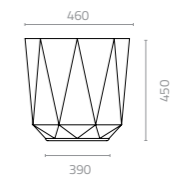

LIPIA & RUMBLE

Design Cilicon Faytory

Design Attribute Design

Lipia highstool
W397 x D400 x H744mm
Packing: 0.200m³, 1pc/ctn

Even more than its refined aesthetics, the functional design of the Lipia Highstool makes it an outstanding choice for university canteens, hospitality bars, transportation centres and outdoor public spaces. The two-level footrests allow people of all heights to sit comfortably.

Cap stool-A
W460 x D460 x H450mm
Packing: 0.108m³, 1pc/ctn

LLDPE Colours:

Cap stool-B
W390 x D390 x H450mm
Packing: 0.079m³, 1pc/ctn

Rumble stool
W450 x D370 x H450mm
Packing: 0.080m³, 1pc/ctn

Rumble bench
W1230 x D370 x H450mm
Packing: 0.200m³, 1pc/ctn

Cap vase-A
W460 x D460 x H450mm
Packing: 0.108m³, 1pc/ctn

Cap vase-B
W390 x D390 x H450mm
Packing: 0.079m³, 1pc/ctn

NEST

Design Cilicon Faytory

Nest round bench with pot
 Ø1320 x H850 x SH480mm
 Packing: 1.560m³, 1pc/stack