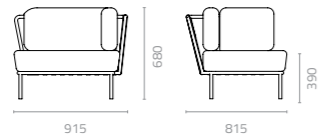

MASSAI

Design Enrique Martí

Massai 1-seater sofa
W1120 x D830 x H680 x SH390mm
Packing: 0.660m³, 1pc/stack

Massai 3-seater sofa
W1920 x D830 x H680 x SH390mm
Packing: 1.120m³, 1pc/stack

Massai corner sofa
W915 x D815 x H680 x SH390mm
Packing: 0.547m³, 1pc/stack