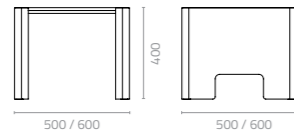

Vienna 2-seater sofa
W1620 x D800 x 730 x SH440mm
Packing: 1.090m³, 1pc/ctn

Metal Standard Colours:

Metal Fashion Colours:

Sunproof Fabric Colours:

Vienna side table
W812 x D462 x H460mm
Packing: 0.193m³, 2ctn/set

KUMI & STONE

Design Enrique Martí

Kumi side table

W500 x D500 x H400mm
Packing: 0.036m³, 2ctn/set

W600 x D600 x H400mm
Packing: 0.045m³, 2ctn/set

W600 x D600 x H600mm
Packing: 0.061m³, 2ctn/set

Metal Standard Colours: