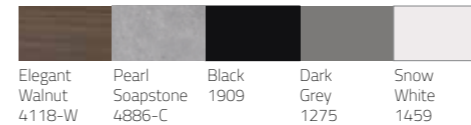

Ratio barstool
W576 x D480 x H920 x SH750mm
Packing: 0.487m³, 4pcs/ctn
Stackable

Metal Standard Colours:

Batyline Colours:

Wicker Colours:

RATIO

Design Enrique Martí

Ratio bar table
Ø600 x H1060mm
Packing: 0.434m³, 1pc/stack

**Available in phenolic top & Artwood top.*

Sunproof Fabric Colours:

Phenolic Top Colours:

Artwood Colours:

Teak Wood Colour:

Ratio dining table
W1600 x D900 x H750mm
Packing: 0.166m³, 2ctns/set

Ratio sunlounger
W650 x D2000 x H360-855mm
Packing: 0.868m³, 4pcs/stack
Stackable