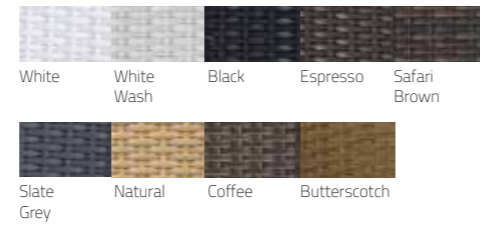

Wicker Colours: