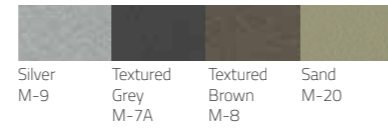

Metal Standard Colours: