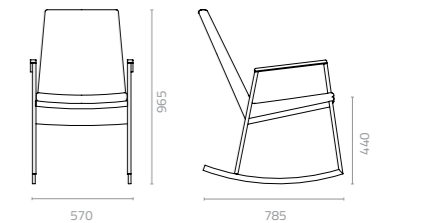

Gradient rocking chair
W570 x D785 x H965 x SH440mm
Packing: 0.860m³, 1pc/ctn