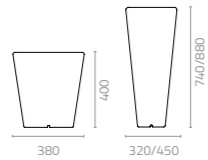

Splendour square
W320 x D320 x H740
Packing: 0.080m³, 1pc/ctn

W380 x D380 x H400
Packing: 0.060m³, 1pc/ctn

W450 x D450 x H880
Packing: 0.162m³, 1pc/ctn