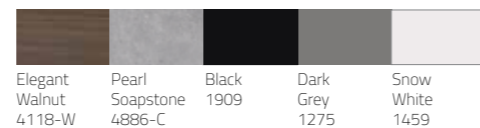

Metal Standard Colours:

Sunproof Fabric Colours:

Wicker Colours:

Phenolic Top Colours:

Eva sofa
W1390 x D770 x H790 x SH410mm
Packing: 1.260m³, 2pcs/ctn

Eva lounge
W710 x D770 x H790 x SH410mm
Packing: 0.670m³, 2pcs/ctn