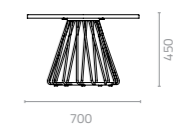

Metal Standard Colours:

Metal Fashion Colours:

Sunproof Fabric Colours:

Interlace Chair with Flap Patent: 201430195335.4

Interlace Barstool Patent: 201430195334.X

INTERLACE

Design Collectivo

Interlace dining table
Ø750 x H755mm
Packing: 0.460m³, 1pc/ctn

Interlace bar table
Ø750 x H1050mm
Packing: 0.550m³, 1pc/ctn

Interlace side table
Ø700 x H450mm
Packing: 0.280m³, 1pc/ctn

Interlace Nest of 2 tables
W410 x D345 x H375mm
Packing: 0.12m³, 2pcs/ctn

W500 x D370 x H335mm
Packing: 0.14m³, 2pcs/ctn