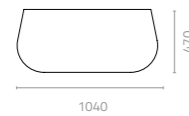

There is something inviting about furniture that features graceful flowing curves, especially when arranged harmoniously together. The modular Snake Series beckons temptingly with a cosy flat wicker love seat that partners a matching ottoman and cocktail table. This aluminium-framed collection is ideal for lounge and waiting areas and in corporate environments.