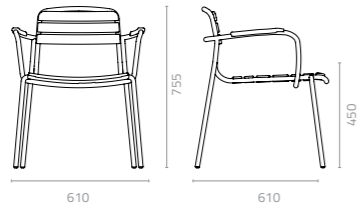

Ratio barstool
W576 x D480 x H920 x SH750mm
Packing: 0.487m³, 4pcs/ctn
Stackable

Metal Standard Colours:

Batyline Colours:

Wicker Colours:

RATIO

Design Enrique Martí

Ratio bar table
Ø600 x H1060mm
Packing: 0.434m³, 1pc/stack

ADELA

Design Enrique Martí

Adela chair
W590 x D610 x H755 x SH450mm
Packing: 0.432m³, 4pcs/ctn
Stackable

The traditional ideal of an aluminium and wood chair is reworked in the Adela, with softly rounded edges and a little broader on all sides for extra comfort.

Adela arm chair
W610 x D610 x H755 x SH450mm
Packing: 0.46m³, 4pcs/ctn
Stackable

Adela barstool
W605 x D550 x H945 x SH750mm
Packing: 0.409 m³, 2pcs/ctn
Stackable

Metal Standard Colours:

Artwood Colours: