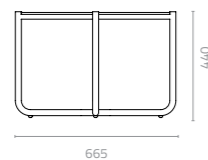

Stone side table

Ø500 x H500mm
Packing: 0.110m³, 1pc/ctn

Ø665 x H440mm
Packing: 0.110m³, 1pc/ctn

Bilis side table

W450 x D450 x H550mm
Packing: 0.130m³, 1pc/stack

WOVEN

TCB (THE CHINA BED)

Design Enrique Martí