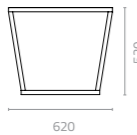

Kuta basket small
W540 x D540 x H450mm
Packing: 0.140m³, 1pc/stack

The Kuta Basket clearly adds a touch of class to any potted plant. Made of flat wicker on an aluminium frame, the basket is weather-resistant and can be placed either indoors or outdoors. It is available in four sizes of various heights and widths as well as in a range of colours.