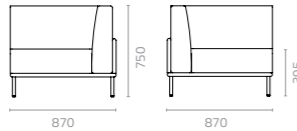

Qube corner sofa
W870 x D870 x H750 x SH395mm
Packing: 0.540m³, 1pc/ctn