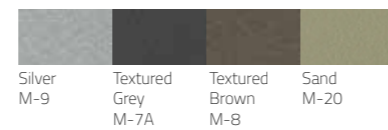

Metal Standard Colours: