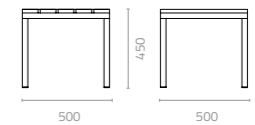

Vierra 2-seater modular sofa (left/right)
W1700 x D775 x H700mm
Packing: 0.220m³, 1pc/stack
* Also available in modular sofa (right)

VIERRA

Vierra coffee table
W1200 x D600 x H450mm
Packing: 1.400m³, 4pcs/stack

Vierra side table
W500 x D500 x H450mm
Packing: 0.540m³, 4pcs/stack

KINO

Design Cilicon Faytory

Kino highstool

W410 x D410 x H755mm
Packing: 0.130m³, 1pc/ctn

Kino stool

W360 x D370 x H455mm
Packing: 0.070m³, 1pc/ctn