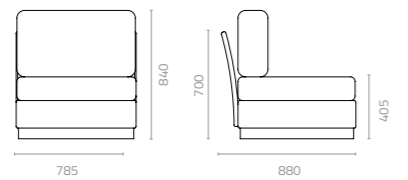

Mediterranean centre sofa
W785 x D880 x H840 x SH405mm
Packing: 0.541m³, 1pc/ctn