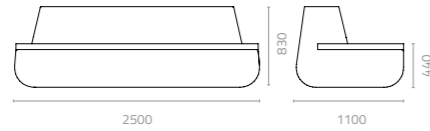

Gradient tea table
W500 x D500 x H620mm
Packing: 0.880m³, 9pcs/stack

Gradient single shaft side table
W450 x D450 x H400mm
Packing: 0.030m³, 3ctns/set

Woven

SNAKE

Design Danny Fang

Snake love seat
W2500 x D1100 x H830 x SH440mm
Packing: 3.100m³, 2pcs/stack