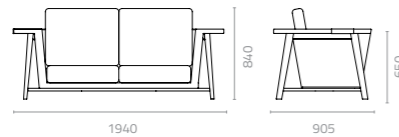

Wicker Colours:

Sunproof Fabric Colours:

Teak Wood Colour:

Neo 2-seater sofa
W1940 x D905 x H840-650mm
Packing: 1.253m³, 1pc/stack

Neo 3-seater sofa
W2400 x D905 x H840-650mm
Packing: 1.545m³, 1pc/stack

Wicker Colours: