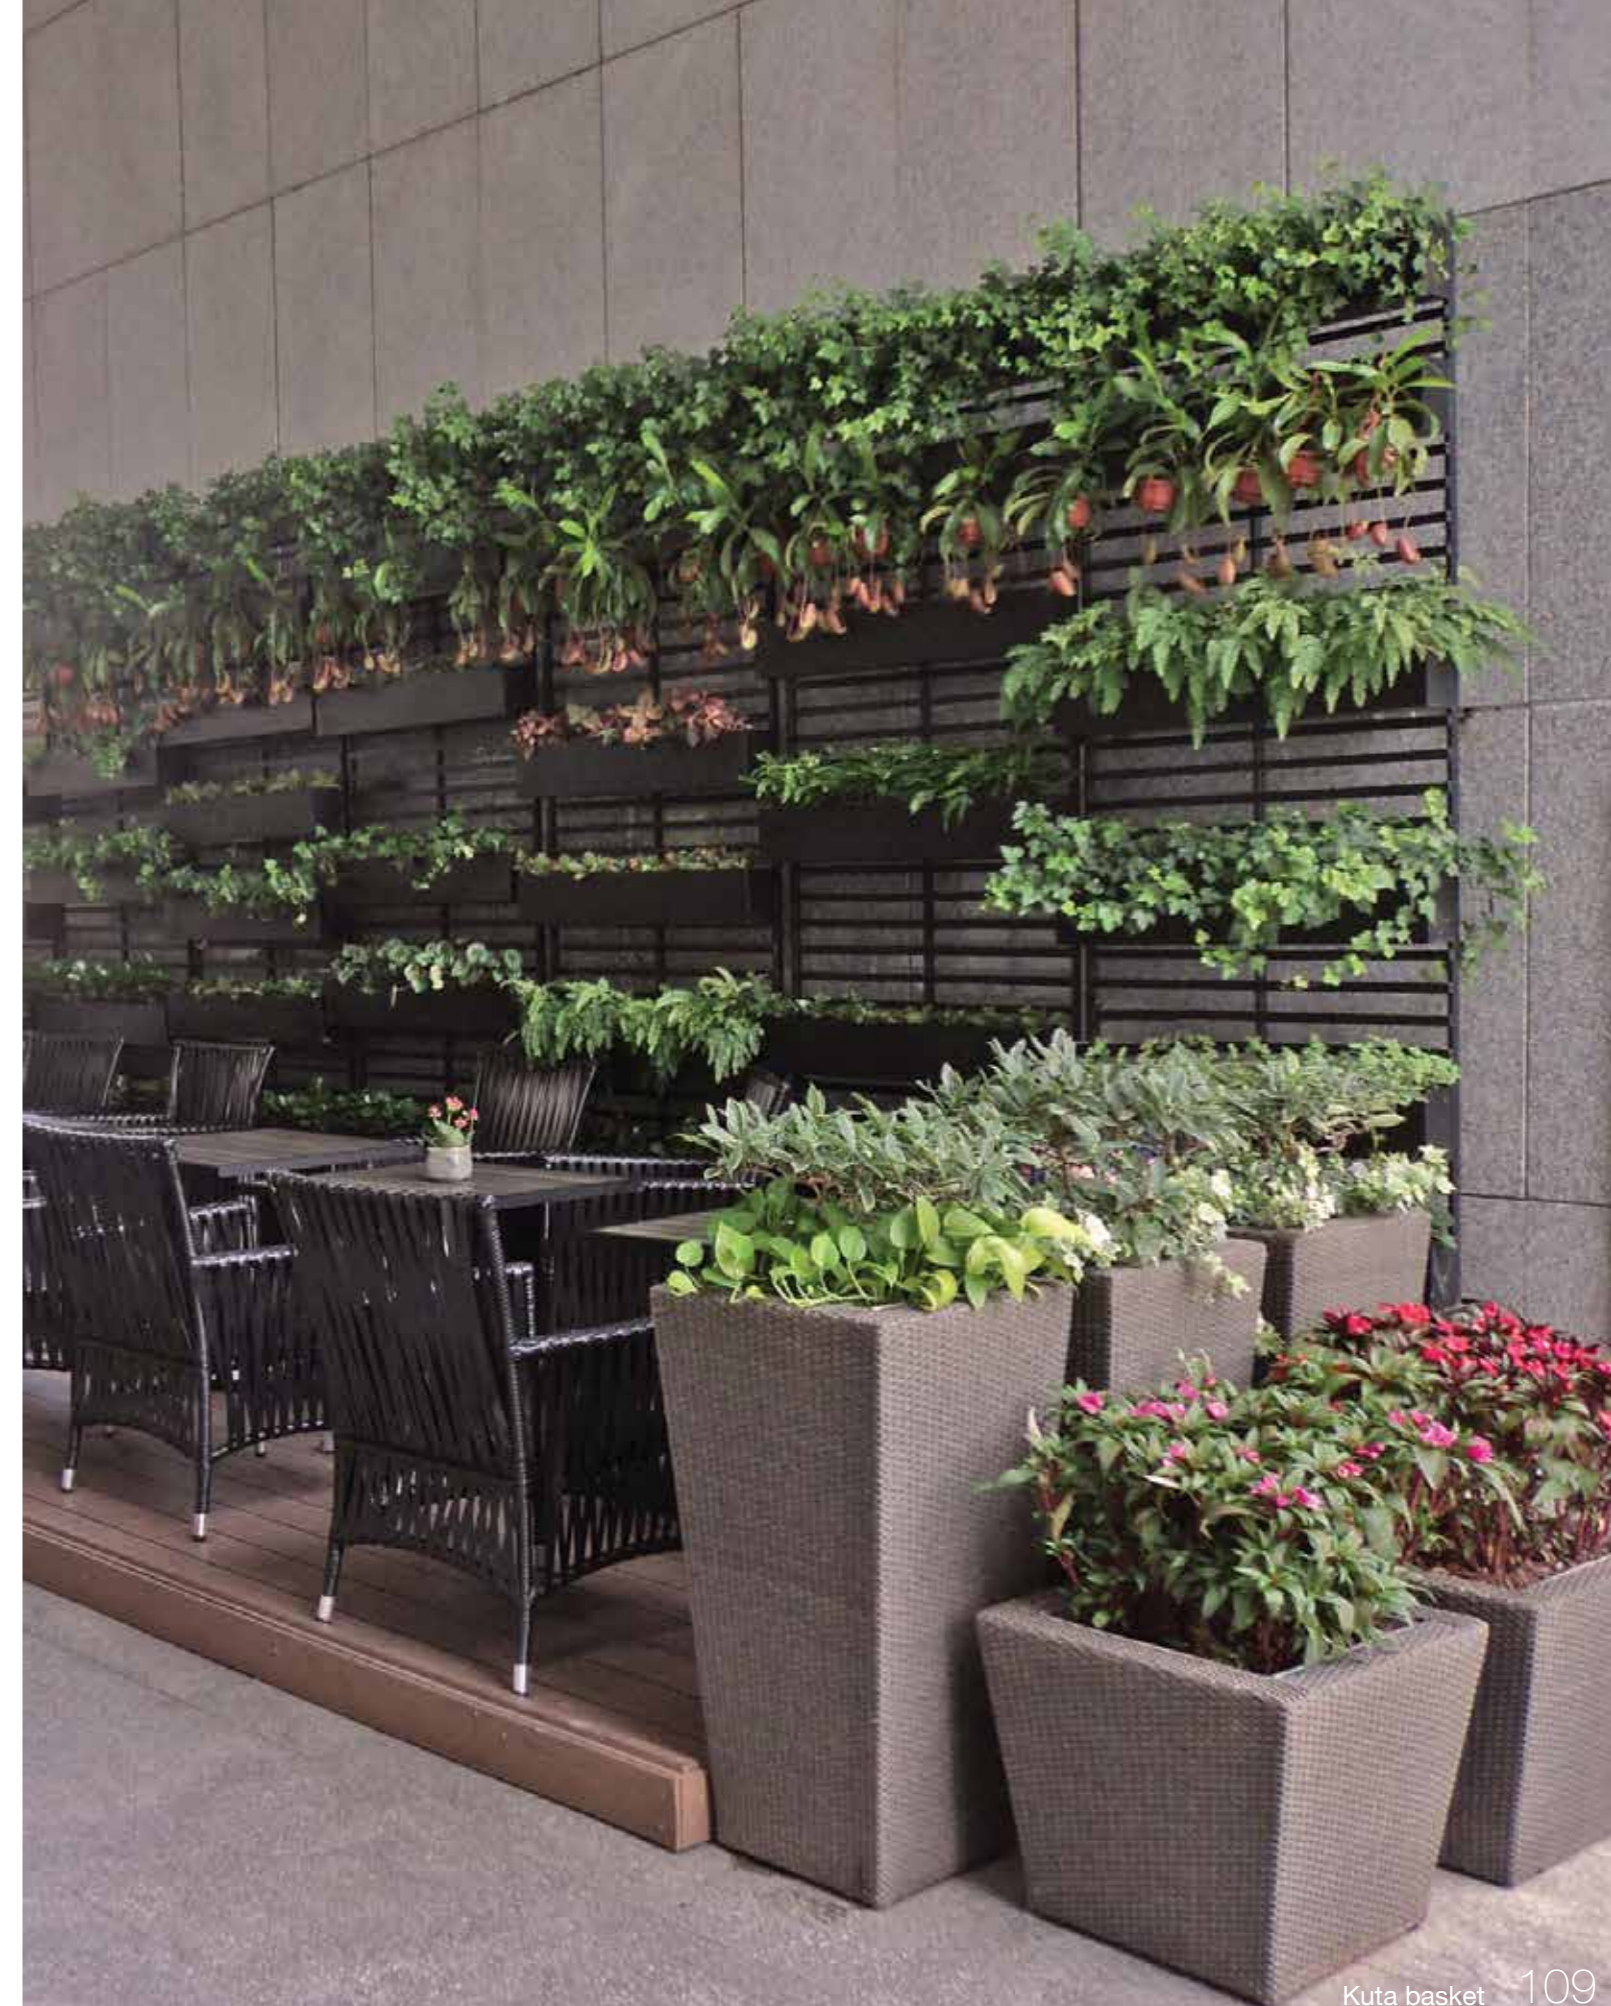

KUTA

The Kuta Basket clearly adds a touch of class to any potted plant. Made of flat wicker on an aluminium frame, the basket is weather-resistant and can be placed either indoors or outdoors. It is available in four sizes of various heights and widths as well as in a range of colours.

Wicker Colours: