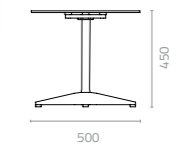

Metal Standard Colours:

PE Wicker Colours:

LEAF

Design Silvia Marlia

Leaf dining table

Ø800 x H750
Packing: 0.350m³, 1set/2ctns
Stackable

Leaf side table

Ø500 x H450
Packing: 0.150m³, 1set/2ctns