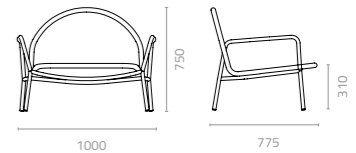

Metal Standard Colours:

Rope Colours:

Stone chair
W580 x D565 x H790 x SH455mm
Packing: 0.530m³, 4pcs/ctn

Stone arm chair
W630 x D570 x H790 x SH455mm
Packing: 0.300m³, 1pc/ctn

Stone lounge chair
W1000 x D775 x H750 x SH310mm
Packing: 0.560m³, 1pc/ctn