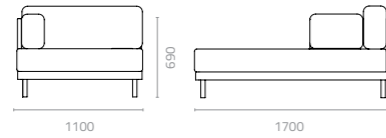

TCB lounge (left)
W1100 x D1700 x H690mm
Packing: 1.408m³, 1pc/stack