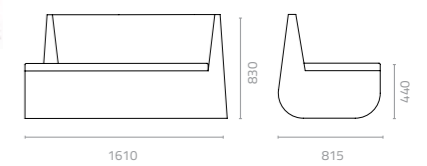

Snake straight end sofa (left/right)
W1610 x D815 x H830 x SH440mm
Packing: 1.920m³, 2pcs/stack