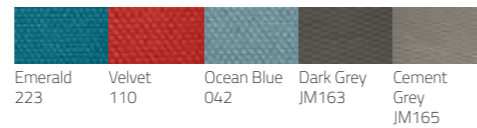

Nylon Wicker Colours:

Cyan Blue Sand Black

White Yellow

Sunproof Fabric Colours:

Dark Grey 163 Cement Grey 165 Moss Green 070 Beige 142 Dark Khaki 181

Emerald 223 Velvet 110 Ocean Blue 042 Dark Grey JM163 Cement Grey JM165

Wicker Colours:

Sunproof Fabric Colours:

Teak Wood Colour:

Neo 2-seater sofa
W1940 x D905 x H840-650mm
Packing: 1.253m³, 1pc/stack

Neo 3-seater sofa
W2400 x D905 x H840-650mm
Packing: 1.545m³, 1pc/stack

Wicker Colours: