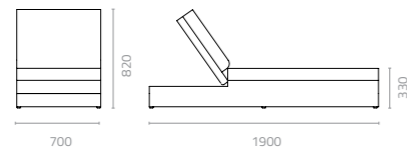

Zen sunbed
W1900 x D700 x H330-820mm
Packing: 0.470m³, 1pc/ctn