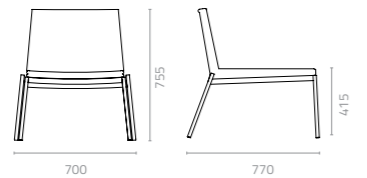

Gradient II lounge chair & Gradient 2-seater Design by Danny Fang

Gradient chair Design by Danny Fang

GRADIENT

Design Danny Fang

Gradient lounge chair
W860 x D790 x H740 x SH410mm
Packing: 0.680m³, 2pcs/ctn
Stackable

Gradient II lounge chair
W700 x D770 x H755 x SH415mm
Packing: 0.400m³, 2pcs/ctn
Stackable

Gradient II lounge arm chair
W760 x D795 x H755 x SH415mm
Packing: 0.680m³, 2pcs/ctn
Stackable

Metal Standard Colours: