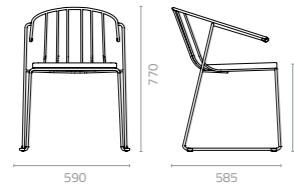

Veritas highstool
W580 x D480 x H810 x SH740mm
Packing: 0.286m³, 1pc/ctn
Stackable

Veritas barstool
W565 x D560 x H960 x SH750mm
Packing: 0.376m³, 1pc/ctn

ELLIPSE & TINA

Design Enrique Martí

Ellipse chair with sled frame
 W600 x D565 x H805 x SH445mm
 Packing: 0.400m³, 4pcs/ctn
 Stackable

Ellipse arm chair with sled frame
 W600 x D565 x H805 x SH445mm
 Packing: 0.300m³, 1pc/ctn

Tina chair
 W560 x D590 x H756 x SH440mm
 Packing: 0.397m³, 4pcs/ctn
 Stackable

Despite its lightweight appearance, the Ellipse Chair is solid and strong. Constructed wholly of mild steel, this chair has an appreciably wider girth where the backrest joins the seat. The broad panels are also contoured just right to sturdily cradle even heavy-set persons. See it in a variety of interesting colours.

Raquel lounge chair
 W700 x D700 x H780 x SH370mm
 Packing: 0.464m³, 1pc/ctn

Metal Standard Colours:

Metal Fashion Colours:

Sunproof Fabric Colours:

INTERLACE

Design Collectivo

Interlace chair with flap
W560 x D540 x H790 x SH460mm
Packing: 0.420m³, 4pcs/ctn
Stackable

Interlace arm chair
W590 x D585 x H770 x SH475mm
Packing: 0.420m³, 4pcs/ctn
Stackable

Interlace lounge chair
W610 x D640 x H710 x SH440mm
Packing: 0.430m³, 4pcs/ctn
Stackable

Interlace barstool
W560 x D510 x H865 x SH770mm
Packing: 0.210m³, 1pc/ctn