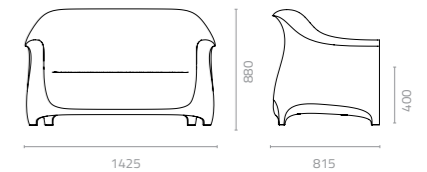

Obie arm chair
W765 x D645 x H785 x SH450mm
Packing: 0.430m³, 1pc/ctn