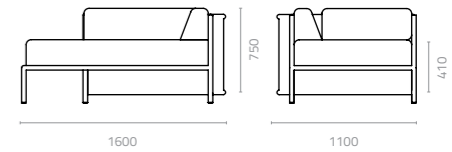

Sky arm chaise lounge
W1600 x D1100 x H750 x SH410mm
Packing: 1.670m³, 1pc/ctn