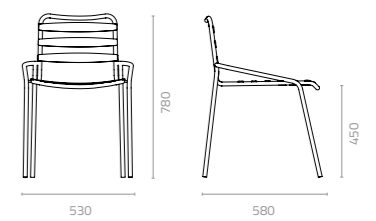

ADELA

Design Enrique Martí

Adela chair
W590 x D610 x H755 x SH450mm
Packing: 0.432m³, 4pcs/ctn
Stackable

The traditional ideal of an aluminium and wood chair is reworked in the Adela, with softly rounded edges and a little broader on all sides for extra comfort.

Adela arm chair
W610 x D610 x H755 x SH450mm
Packing: 0.46m³, 4pcs/ctn
Stackable

Adela barstool
W605 x D550 x H945 x SH750mm
Packing: 0.409 m³, 2pcs/ctn
Stackable

Metal Standard Colours:

Artwood Colours:

**Available in metal & Artwood*

Metal Standard Colours:

Artwood Colours:

Veritas chair
W530 x D580 x H780 x 450mm
Packing: 0.398m³, 4pcs/ctn
Stackable

Veritas arm chair
W530 x D580 x H780 x 450mm
Packing: 0.398m³, 4pcs/ctn
Stackable

Veritas highstool
W580 x D480 x H810 x SH740mm
Packing: 0.286m³, 1pc/ctn
Stackable

Veritas barstool
W565 x D560 x H960 x SH750mm
Packing: 0.376m³, 1pc/ctn

ELLIPSE & TINA

Design Enrique Martí

Ellipse chair with sled frame
 W600 x D565 x H805 x SH445mm
 Packing: 0.400m³, 4pcs/ctn
 Stackable