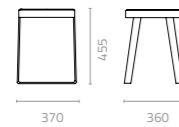

Vierra 2-seater modular sofa (left/right)
W1700 x D775 x H700mm
Packing: 0.220m³, 1pc/stack
* Also available in modular sofa (right)

VIERRA

Vierra coffee table
W1200 x D600 x H450mm
Packing: 1.400m³, 4pcs/stack

Vierra side table
W500 x D500 x H450mm
Packing: 0.540m³, 4pcs/stack

KINO

Design Cilicon Faytory

Kino highstool

W410 x D410 x H755mm
Packing: 0.130m³, 1pc/ctn

Kino stool

W360 x D370 x H455mm
Packing: 0.070m³, 1pc/ctn