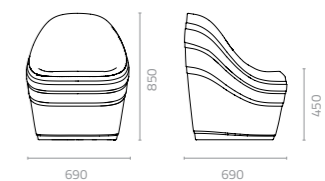

Fin vase
 Ø550 x H465mm
 Packing: 0.160m³, 1pc/ctn

Fin vase with seat
 W1090 x D660 x H470mm
 Packing: 0.350m³, 1pc/ctn

Fin vase tall
 Ø500 x H940mm
 Packing: 0.280m³, 1pc/ctn

Terraza chair
 W690 x D690 x H850 x SH450mm
 Packing: 0.450m³, 1pc/ctn