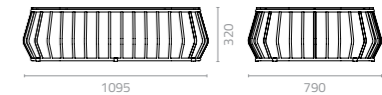

Wins coffee table

W1095 x D790 x H320mm

Packing: 0.570m³, 1pc/ctn