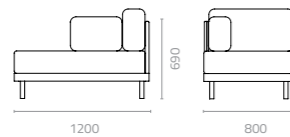

Dark Khaki JM181

Teak Wood Colour:

Natural

Metal Standard Colour:

Silver M-9

TCB lounge (right)
W900 x D1700 x H690mm
Packing: 1.158m³, 1pc/stack

TCB sofa (left)
W1200 x D800 x H690mm
Packing: 0.735m³, 1pc/stack

TCB sofa (right)
W1000 x D800 x H690mm
Packing: 0.616m³, 1pc/stack

TCB (THE CHINA BED)

Design Enrique Martí

TCB centre
W1000 x D800 x H690mm
Packing: 0.616m³, 1pc/stack

TCB corner
W800 x D800 x H690mm
Packing: 0.496m³, 1pc/stack