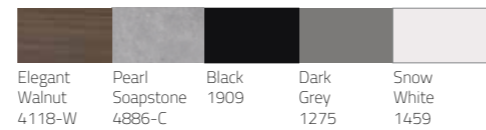

Metal Standard Colours:

Phenolic Top Colours:

Kino Barstool Patent: 201230269987.9

Kino Stool Patent: 201230270087.6

KINO

Design Cilicon Faytory

Kino dining table
W1600 x D800 x H750mm
Packing: 0.270m³, 1pc/ctn