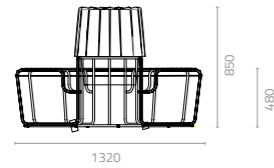

Cap stool-A
W460 x D460 x H450mm
Packing: 0.108m³, 1pc/ctn

LLDPE Colours:

Cap stool-B
W390 x D390 x H450mm
Packing: 0.079m³, 1pc/ctn

Rumble stool
W450 x D370 x H450mm
Packing: 0.080m³, 1pc/ctn

Rumble bench
W1230 x D370 x H450mm
Packing: 0.200m³, 1pc/ctn

Cap vase-A
W460 x D460 x H450mm
Packing: 0.108m³, 1pc/ctn

Cap vase-B
W390 x D390 x H450mm
Packing: 0.079m³, 1pc/ctn

NEST

Design Cilicon Faytory

Nest round bench with pot
 Ø1320 x H850 x SH480mm
 Packing: 1.560m³, 1pc/stack

Nest bench with pot
 W1750 x D700 x H845 x SH460mm
 Packing: 1.100m³, 1pc/stack

Nest arch with pot
 Ø900 x H1760mm
 Packing: 1.510m³, 1pc/stack

Nest pot
 Ø550 x H515mm
 Packing: 0.170m³, 1pc/ctn

An innovative series that blurs the boundary between classical art and aesthetic functionality. The spacious planters, designed for all weather conditions, can accommodate tropical and seasonal plants of varying sizes.