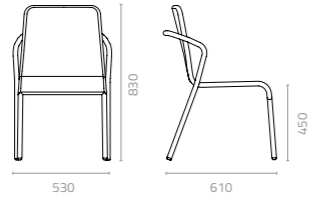

SKY

FLAP & RANGO

BASKET & OLIVIA

Design Enrique Martí

Flap chair (full weaving)
W530 x D610 x H830 x SH450mm
Packing: 0.450m³, 4pcs/ctn
Stackable

Flap arm chair (full weaving)
W530 x D610 x H830 x SH450mm
Packing: 0.450m³, 4pcs/ctn
Stackable

Rango chair (full weaving)
W510 x D610 x H810 x SH455mm
Packing: 0.450m³, 4pcs/stack
Stackable

Rango arm chair (full weaving)
W550 x D610 x H810 x SH455mm
Packing: 0.450m³, 4pcs/stack
Stackable

Wicker Colours: