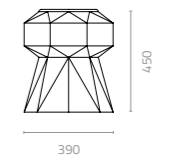

LIPIA & RUMBLE

Design Cilicon Faytory

Design Attribute Design

Lipia highstool
W397 x D400 x H744mm
Packing: 0.200m³, 1pc/ctn

Even more than its refined aesthetics, the functional design of the Lipia Highstool makes it an outstanding choice for university canteens, hospitality bars, transportation centres and outdoor public spaces. The two-level footrests allow people of all heights to sit comfortably.

Cap stool-A
W460 x D460 x H450mm
Packing: 0.108m³, 1pc/ctn

LLDPE Colours:

Cap stool-B
W390 x D390 x H450mm
Packing: 0.079m³, 1pc/ctn

Rumble stool
W450 x D370 x H450mm
Packing: 0.080m³, 1pc/ctn

Rumble bench
W1230 x D370 x H450mm
Packing: 0.200m³, 1pc/ctn