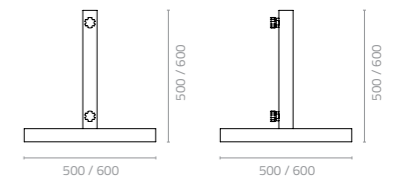

Parasol base in Granite

W500 x D500 x H50mm

Post size : Ø54 x H500mm

Packing: 0.034m³, 1pc/ctn

Weight: 32kg

W500 x D500 x H55mm

Post size : Ø54 x H500mm

Packing: 0.034m³, 1pc/ctn

Weight: 35kg

W600 x D600 x H55mm

Post size : Ø54 x H500mm

Packing: 0.050m³, 1pc/ctn

Weight: 55kg