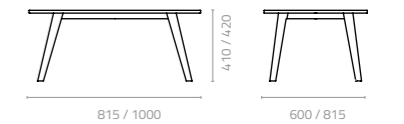

Eva dining table
W1800 x D900 x H750mm
Packing: 1.030m³, 1set/2ctn

Eva coffee table
W1000 x D600 x H420mm (Top)
Packing: 0.340m³, 1set/2ctn

W815 x D480 x H410mm (Base)
Packing: 0.340m³, 1set/2ctn

MASSAI

Design Enrique Martí