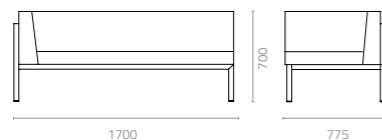

W800 x D800 x H1050mm

Packing: 0.700m³, 1pc/stack

Wins coffee table

W1095 x D790 x H320mm

Packing: 0.570m³, 1pc/ctn

Wins side table

W450 x D450 x H435mm

Packing: 0.090m³, 1pc/ctn

VIERRA

Vierra 1-seater sofa
W775 x D775 x H700mm
Packing: 0.440m³, 1pc/stack

The Vierra Series is a modular series that allows varied combinations of the items within the series and still comes out looking great. Square-shaped aluminium legs support cushions covered in outdoor fabric for the single seater and sofas. Matching Artwood side and coffee tables complete the living room set. The tops of the Vierra Bar table and Barstool are also made of Artwood, with a choice of stainless steel or aluminium for the leg frames.

Vierra corner modular sofa
W775 x D775 x H700mm
Packing: 0.430m³, 1pc/stack

Metal Standard Colours:

Sunproof Fabric Colours:

Artwood Colours:

Vierra centre 2-seater modular sofa
W1400 x D775 x H700mm
Packing: 0.430m³, 1pc/stack

Vierra 2-seater modular sofa (left/right)
W1700 x D775 x H700mm
Packing: 0.220m³, 1pc/stack
* Also available in modular sofa (right)

VIERRA

Vierra coffee table
W1200 x D600 x H450mm
Packing: 1.400m³, 4pcs/stack