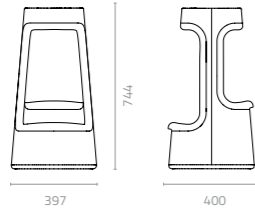

Pinch 1-seater sofa
 W855 x D815 x H880 x SH400mm
 Packing: 0.640m³, 1pc/ctn

Pinch 2-seater sofa
 W1425 x D815 x H880 x SH400mm
 Packing: 1.060m³, 1pc/ctn

Obie arm chair
 W765 x D645 x H785 x SH450mm
 Packing: 0.430m³, 1pc/ctn

Obie love seat
 W1300 x D670 x H785 x SH450mm
 Packing: 0.770m³, 1pc/ctn

Pinch 1-Seater Chair Patent: 201130137257.9
 Obie Arm Chair Patent: 201030107994X
 Obie Love Seat Patent: 2010301079564

Revival Chair Patent : 201430325878.3

LIPIA & RUMBLE

Design Cilicon Faytory

Design Attribute Design

Lipia highstool
W397 x D400 x H744mm
Packing: 0.200m³, 1pc/ctn

Even more than its refined aesthetics, the functional design of the Lipia Highstool makes it an outstanding choice for university canteens, hospitality bars, transportation centres and outdoor public spaces. The two-level footrests allow people of all heights to sit comfortably.