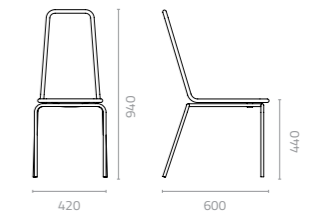

Rango chair (full weaving)
W510 x D610 x H810 x SH455mm
Packing: 0.450m³, 4pcs/stack
Stackable

Rango arm chair (full weaving)
W550 x D610 x H810 x SH455mm
Packing: 0.450m³, 4pcs/stack
Stackable

Wicker Colours:

Wicker Colours:

Sunproof Fabric Colours:

Metal Frame Colour:

Since time immemorial, handmade hemp baskets have met human needs in countless ways: from storing food to cradling babies to trapping fish. Their rounded shapes are the inspiration for the very adaptable Basket Chair of contemporary design. Made of stainless steel and plastic wicker, this comfortable non-stackable outdoor chair stands out for its comfort, attractiveness and easy fit into almost any kind of environment.

Basket chair
W535 x D590 x H780 x SH450mm
Packing: 0.290m³, 1pc/ctn

Olivia chair
W420 x D600 x H940 x SH440mm
Packing: 0.400m³, 4pcs/stack

Olivia arm chair
W510 x D600 x H940 x SH440mm
Packing: 0.320m³, 1pc/stack