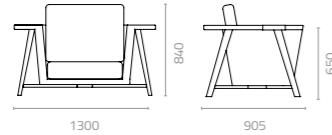

TCB sofa (right)
W1000 x D800 x H690mm
Packing: 0.616m³, 1pc/stack

TCB (THE CHINA BED)

Design Enrique Martí

TCB centre
W1000 x D800 x H690mm
Packing: 0.616m³, 1pc/stack

TCB corner
W800 x D800 x H690mm
Packing: 0.496m³, 1pc/stack

NEO

Design Enrique Martí

MOEL

Design Enrique Martí

Neo 1-seater sofa
W1300 x D905 x H840-650mm
Packing: 0.846m³, 1pc/stack

Fancy feeling cosily suspended in midair when sitting or lying down? Like big cradles, the 1-seater, 2-seater and 3-seater in the Neo Collection all seem to dangle weightlessly in the air, supported at both ends by legs of sturdy teak wood or powder-coated steel. Wide armrests easily balance a drink or a book. The Collection is constructed of flat wicker on aluminium frames with foam cushions in Sunproof outdoor fabric.