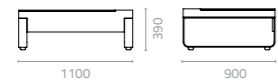

Attitude coffee table
W1100 x D900 x H390mm
Packing: 0.390m³, 1pc/ctn