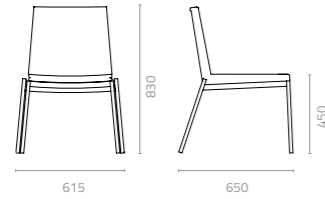

Metal Standard Colours:

Rope Colours:

Stone chair
W580 x D565 x H790 x SH455mm
Packing: 0.530m³, 4pcs/ctn

Stone arm chair
W630 x D570 x H790 x SH455mm
Packing: 0.300m³, 1pc/ctn

Stone lounge chair
W1000 x D775 x H750 x SH310mm
Packing: 0.560m³, 1pc/ctn

Stone foot rest
W725 x D430 x H330mm
Packing: 0.370m³, 4pcs/ctn

Stone Chair Patent: 201530059227.9
Stone Arm Chair Patent: 201530035588.X

GRADIENT

Design Danny Fang

Gradient chair

W615 x D650 x H830 x SH450mm
Packing: 0.460m³, 2pcs/ctn
Stackable