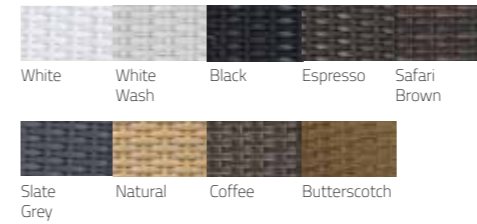

Wicker Colours: