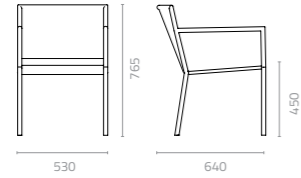

Phenolic Top Colours:

Elegant Walnut 4118-W Pearl Soapstone 4886-C Black 1909 Dark Grey 1275 Snow White 1459

City coffee table
W1000 x D1000 x H320mm
Packing: 0.350m³, 1pc/ctn

SKY

Sky arm chair
W530 x D640 x H765 x SH450mm
Packing: 0.290m³, 1pc/ctn