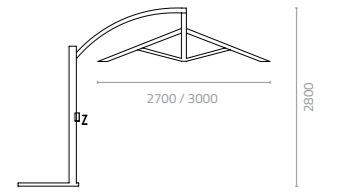

KAUAI DELUXE

Kauai Deluxe parasol
W2500 x D2500 x H3100mm
W3000 x D3000 x H3100mm
Packing: 0.427m³, 7pcs/ctn

Elegance and practicality marry in the Deluxe Parasol. Conveniently installable at the side of a sitting area rather than in the centre, the parasol also has a 360° swivel and a stainless steel base with an attractive granite-embedded counterweight. The aluminium post and ribs form the frame for the water-repellent fabric.

Sunproof Fabric Colours:

Dark Grey 163	Cement Grey 165	Moss Green 070	Beige 142	Dark Khaki 181

Emerald 223	Velvet 110	Ocean Blue 042

CASTRO & ROMA

The Castro and Roma Parasols offer the same convenient side installation, with slight differences in materials used. Castro's round parasol with aluminium ribs (available in two sizes) is suspended from a stainless steel post and base. The Roma Parasol uses aluminium for its ribs, frame and base, and for added stability, the base can be bolted to the floor. Both models have granite counterweights.

Castro parasol
W2700 x D2700 x H2800mm
W2000 x D3000 x H2800mm
Packing: 0.330m³, 6pcs/ctn

Sunproof Fabric Colours:

Dark Grey 163	Cement Grey 165	Moss Green 070	Beige 142	Dark Khaki 181

Emerald 223	Velvet 110	Ocean Blue 042

Roma parasol
W2500 x D2500 x H2600mm
W3000 x D3000 x H2600mm
Packing: 0.220m³, 2set/ctn