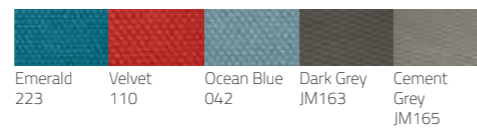

Sunproof Fabric Colours:

STONE

Design Collectivo

The Stone collection is inspired by the beauty of the natural world. It recalls the smoothness of pebbles and stones worn smooth by gurgling streams and flowing rivers. Zen-like in its simplicity, the collection features smooth round shapes, symmetry and the comfort of woven textile usually associated with hammocks. The weave is obliquely interlaced over a frame made of polyester powder-coated mild steel, a metal created via an electrolysis process. Seat pads and back cushions are optional and various finishes and shades give room for further colour contrasts.