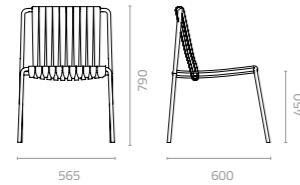

Massai chair
W565 x D600 x H790 x SH450mm
Packing: 0.450m³, 4pcs/ctn

Vibrant, oversized and extremely comfortable, the Massai Collection reflects the vastness of Africa. This popular range of chairs has been extended to include a more contemporary lounge style but retains the same ethnic feel, soft surface and extreme comfort. New is the Massai Sofa or Chaise Lounge. Also new is the use of EPDM rubber, an extremely durable synthetic rubber membrane that's inserted as a solid rubber infill within the woven fabric to maintain the shape of the back and seat of the chair.