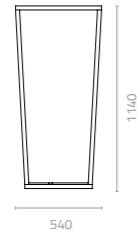

Kuta basket X-large
W540 x D540 x H1140mm
Packing: 0.35m³, 1pc/stack

Kuta basket large
W440 x D440 x H870mm
Packing: 0.180m³, 1pc/stack