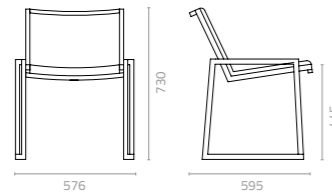

LLDPE Colours:

CUBIC & GLOBE

Cubic
W430 x D430 x H430mm
Packing: 0.087m³, 1pc/ctn

LLDPE Colours:

Globe
Ø200 x H200mm
Packing: 0.010m³, 1pc/ctn

Ø400 x H400mm
Packing: 0.070m³, 1pc/ctn

Ø600 x H600mm
Packing: 0.229m³, 1pc/ctn

Splendour round
Ø380 x H400mm
Packing: 0.060m³, 1pc/ctn

Ø450 x H880mm
Packing: 0.162m³, 1pc/ctn

METAL

RATIO

Design Enrique Martí

Ratio chair
W576 x D595 x H730 x SH445mm
Packing: 0.467m³, 4pcs/ctn
Stackable

**Available in Batyline, wicker, Artwood, teak wood & upholstery.*

Ratio arm chair
W576 x D625 x H800 x SH445mm
Packing: 0.530m³, 4pcs/ctn
Stackable

Ratio rocking chair
W575 x D580 x H760 x SH445mm
Packing: 0.482m³, 4pcs/ctn
Stackable

Ratio barstool
W576 x D480 x H920 x SH750mm
Packing: 0.487m³, 4pcs/ctn
Stackable

Metal Standard Colours:

Batyline Colours:

Wicker Colours:

RATIO

Design Enrique Martí

Ratio bar table
Ø600 x H1060mm
Packing: 0.434m³, 1pc/stack