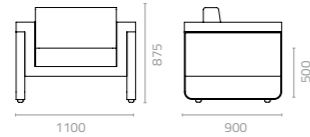

Dark Khaki JM181

Chameleon high back chair
W650 x D620 x H895 x SH445mm
Packing: 0.430m³, 1pc/ctn

Chameleon high back chair
W650 x D620 x H895 x SH445mm
Packing: 0.430m³, 1pc/ctn

ATTITUDE

Attitude 1-seater sofa
W1100 x D900 x H875 x SH500mm
Packing: 0.780m³, 1pc/ctn