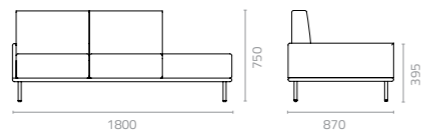

Qube 2-seater sofa with pouf unit
W1800 x D870 x H750 x SH395mm
Packing: 1.240m³, 1pc/ctn