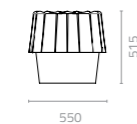

An innovative series that blurs the boundary between classical art and aesthetic functionality. The spacious planters, designed for all weather conditions, can accommodate tropical and seasonal plants of varying sizes.