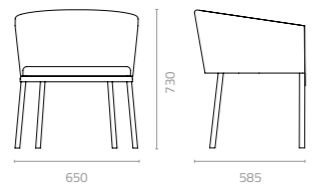

CHAMELEON

Design Enrique Martí

Chameleon chair
W650 x D585 x H730 x SH445mm
Packing: 0.350m³, 1pc/ctn

Chameleon chair
W650 x D585 x H730 x SH445mm
Packing: 0.350m³, 1pc/ctn

Chameleon 4L chair
W650 x D585 x H730 x SH445mm
Packing: 0.350m³, 1pc/ctn