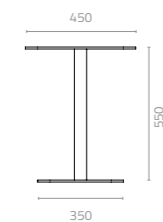

Stone side table

Ø500 x H500mm
Packing: 0.110m³, 1pc/ctn

Ø665 x H440mm
Packing: 0.110m³, 1pc/ctn

Bilis side table

W450 x D450 x H550mm
Packing: 0.130m³, 1pc/stack

WOVEN

TCB (THE CHINA BED)

Design Enrique Martí