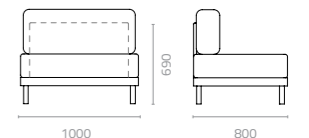

TCB sofa (right)
W1000 x D800 x H690mm
Packing: 0.616m³, 1pc/stack

TCB (THE CHINA BED)

Design Enrique Martí

TCB centre
W1000 x D800 x H690mm
Packing: 0.616m³, 1pc/stack

TCB corner
W800 x D800 x H690mm
Packing: 0.496m³, 1pc/stack