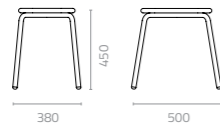

Metal Standard Colours:

Batylne Colours:

Sunproof Fabric Colours:

LEAF

Design Silvia Marlia

Leaf chair

W525 x D635 x H860 x SH450mm
Packing: 0.0640m³, 1pc/ctn
Stackable

Leaf fan chair

W690 x D760 x H890 x SH450mm
Packing: 0.088m³, 1pc/ctn
Stackable

Leaf stool

W380 x D500 x H450mm
Packing: 0.029m³, 1pc/ctn
Stackable

Leaf oval chair

W700 x D680 x H730 x SH430mm
Packing: 0.880m³, 1pc/ctn
Stackable