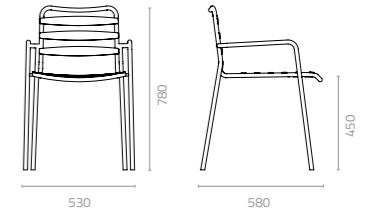

ADELA

Design Enrique Martí

Adela chair
W590 x D610 x H755 x SH450mm
Packing: 0.432m³, 4pcs/ctn
Stackable

The traditional ideal of an aluminium and wood chair is reworked in the Adela, with softly rounded edges and a little broader on all sides for extra comfort.

Adela arm chair
W610 x D610 x H755 x SH450mm
Packing: 0.46m³, 4pcs/ctn
Stackable

Adela barstool
W605 x D550 x H945 x SH750mm
Packing: 0.409 m³, 2pcs/ctn
Stackable

Metal Standard Colours:

Artwood Colours:

**Available in metal & Artwood*

Metal Standard Colours:

Artwood Colours:

Veritas chair
W530 x D580 x H780 x 450mm
Packing: 0.398m³, 4pcs/ctn
Stackable

Veritas arm chair
W530 x D580 x H780 x 450mm
Packing: 0.398m³, 4pcs/ctn
Stackable

Veritas highstool
W580 x D480 x H810 x SH740mm
Packing: 0.286m³, 1pc/ctn
Stackable

Veritas barstool
W565 x D560 x H960 x SH750mm
Packing: 0.376m³, 1pc/ctn

ELLIPSE & TINA

Design Enrique Martí

Ellipse chair with sled frame
 W600 x D565 x H805 x SH445mm
 Packing: 0.400m³, 4pcs/ctn
 Stackable