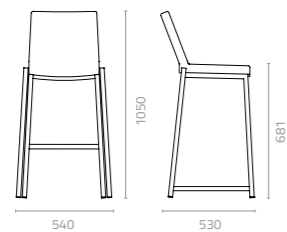

Weave pattern:

Black

Green

Brown

Gradient II chair

W525 x D645 x H830 x SH455mm
Packing: 0.300m³, 2pcs/ctn
Stackable

Gradient II arm chair

W560 x D665 x H830 x SH455mm
Packing: 0.350m³, 2pcs/ctn
Stackable

Gradient barstool

W540 x D530 x H1050 x SH681mm
Packing: 0.380m³, 2pcs/ctn
Stackable

Gradient bench

W1330 x D480 x H450mm
Packing: 0.500m³, 2pcs/ctn
Stackable

Gradient stool

W480 x D480 x H450mm
Packing: 0.180m³, 2pcs/ctn