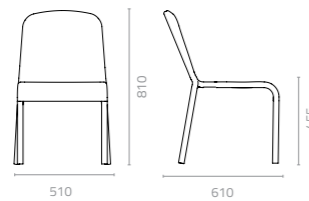

SKY

FLAP & RANGO

BASKET & OLIVIA

Design Enrique Martí

Flap chair (full weaving)
W530 x D610 x H830 x SH450mm
Packing: 0.450m³, 4pcs/ctn
Stackable

Flap arm chair (full weaving)
W530 x D610 x H830 x SH450mm
Packing: 0.450m³, 4pcs/ctn
Stackable

Rango chair (full weaving)
W510 x D610 x H810 x SH455mm
Packing: 0.450m³, 4pcs/stack
Stackable

Rango arm chair (full weaving)
W550 x D610 x H810 x SH455mm
Packing: 0.450m³, 4pcs/stack
Stackable

Wicker Colours: