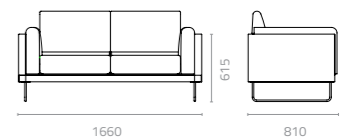

Sunproof Fabric Colours:

Metal Standard Colour:

Moel 1-seater sofa
W1010 x D810 x H615mm
Packing: 0.563m³, 1pc/stack

Moel 2-seater sofa
W1660 x D810 x H615mm
Packing: 0.916m³, 1pc/stack

Moel 3-seater sofa
W2180 x D810 x H615mm
Packing: 1.197m³, 1pc/stack