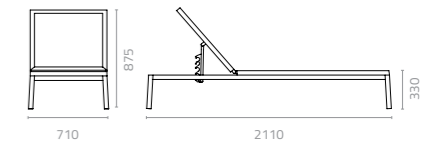

Gradient II lounge chair
W700 x D770 x H755 x SH415mm
Packing: 0.400m³, 2pcs/ctn
Stackable

Gradient II lounge arm chair
W760 x D795 x H755 x SH415mm
Packing: 0.680m³, 2pcs/ctn
Stackable

Metal Standard Colours:

Weave pattern:

GRADIENT

Design Danny Fang

Gradient 2-seater lounge chair
W1245 x D800 x H740 x SH410mm
Packing: 0.980m³, 2pcs/ctn
Stackable

Gradient sunlounger
W710 x D2110 x H875 x SH330mm
Packing: 1.550m³, 2pcs/ctn
Stackable