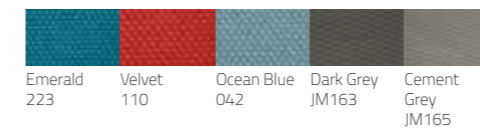

Kino bar table
W1960 x D810 x H1055mm
Packing: 0.550m³, 1pc/ctn

Metal Standard Colours:

Phenolic Top Colours:

VIENNA

Design Silvia Marlia

The 1930s are back again in the reinterpreted Vienna Collection. The design and aesthetics of indoor furniture are brought outdoors, complete with aluminium castors for easy manoeuvrability in open-air spaces. In a contemporary twist, a shiny powder-coated aluminium mesh replaces the classic cane feature; all frames are made of aluminium; and the cushioned seats and backrests are in Sunproof outdoor fabric.

Vienna 2-seater sofa
W1620 x D800 x 730 x SH440mm
Packing: 1.090m³, 1pc/ctn

Metal Standard Colours:

Metal Fashion Colours:

Sunproof Fabric Colours:

Vienna side table
W812 x D462 x H460mm
Packing: 0.193m³, 2ctn/set