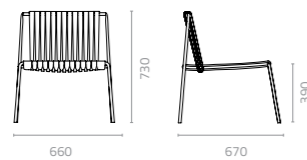

Massai lounge chair
W660 x D670 x H730 x SH390mm
Packing: 0.550m³, 4pcs/ctn