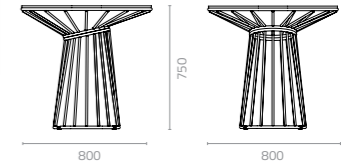

Wins Arm Chair Patent: 201530059226.4

Wins Side Table Patent: 201430301834.7

WINS

Design Cilicon Fatory

Wins dining table

W800 x D800 x H750mm

Packing: 0.500m³, 1pc/stack

Wins bar table

W800 x D800 x H1050mm

Packing: 0.700m³, 1pc/stack

Wins coffee table

W1095 x D790 x H320mm

Packing: 0.570m³, 1pc/ctn

Wins side table

W450 x D450 x H435mm

Packing: 0.090m³, 1pc/ctn