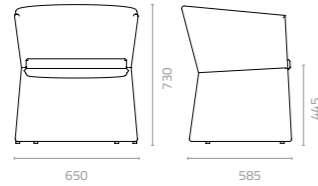

W1800 x D815 x H830 x SH440mm
Packing: 2.250m³, 2pcs/stack

Snake outer sofa
W1540 x D860 x H830 x SH440mm
Packing: 3.800m³, 2pcs/stack

SNAKE MODULAR

Design Danny Fang

Snake inner corner sofa
W1390 x D860 x H830 x SH440mm
Packing: 3.400m³, 2pcs/stack

Snake straight end sofa (left/right)
W1610 x D815 x H830 x SH440mm
Packing: 1.920m³, 2pcs/stack

Snake curved end sofa (left/right)
W1300 x D1130 x H830 x SH440mm
Packing: 5.300m³, 2pcs/stac

CHAMELEON

Design Enrique Martí

CHAMELEON

Design Enrique Martí

Chameleon chair
W650 x D585 x H730 x SH445mm
Packing: 0.350m³, 1pc/ctn

Chameleon chair
W650 x D585 x H730 x SH445mm
Packing: 0.350m³, 1pc/ctn

Chameleon 4L chair
W650 x D585 x H730 x SH445mm
Packing: 0.350m³, 1pc/ctn