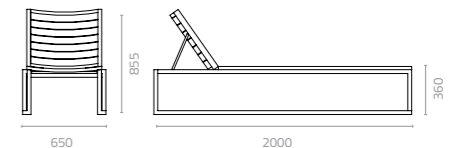

Ratio barstool
W576 x D480 x H920 x SH750mm
Packing: 0.487m³, 4pcs/ctn
Stackable

Metal Standard Colours:

Batyline Colours:

Wicker Colours:

RATIO

Design Enrique Martí

Ratio bar table
Ø600 x H1060mm
Packing: 0.434m³, 1pc/stack

**Available in phenolic top & Artwood top.*

Sunproof Fabric Colours:

Phenolic Top Colours:

Artwood Colours:

Teak Wood Colour:

Ratio dining table
W1600 x D900 x H750mm
Packing: 0.166m³, 2ctns/set

Ratio sunlounger
W650 x D2000 x H360-855mm
Packing: 0.868m³, 4pcs/stack
Stackable

ADELA

Design Enrique Martí

Adela chair
W590 x D610 x H755 x SH450mm
Packing: 0.432m³, 4pcs/ctn
Stackable

The traditional ideal of an aluminium and wood chair is reworked in the Adela, with softly rounded edges and a little broader on all sides for extra comfort.

Adela arm chair
W610 x D610 x H755 x SH450mm
Packing: 0.46m³, 4pcs/ctn
Stackable

Adela barstool
W605 x D550 x H945 x SH750mm
Packing: 0.409 m³, 2pcs/ctn
Stackable

Metal Standard Colours:

Artwood Colours: