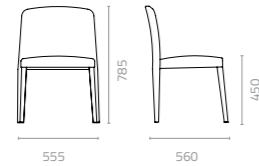

Eva chair
W555 x D560 x H785 x SH450mm
Packing: 0.600m³, 4pcs/ctn