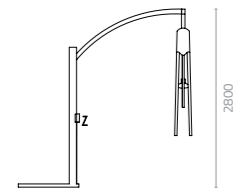

KAUAI DELUXE

Kauai Deluxe parasol
W2500 x D2500 x H3100mm
W3000 x D3000 x H3100mm
Packing: 0.427m³, 7pcs/ctn

Elegance and practicality marry in the Deluxe Parasol. Conveniently installable at the side of a sitting area rather than in the centre, the parasol also has a 360° swivel and a stainless steel base with an attractive granite-embedded counterweight. The aluminium post and ribs form the frame for the water-repellent fabric.

Sunproof Fabric Colours:

Dark Grey 163	Cement Grey 165	Moss Green 070	Beige 142	Dark Khaki 181

Emerald 223	Velvet 110	Ocean Blue 042

CASTRO & ROMA

The Castro and Roma Parasols offer the same convenient side installation, with slight differences in materials used. Castro's round parasol with aluminium ribs (available in two sizes) is suspended from a stainless steel post and base. The Roma Parasol uses aluminium for its ribs, frame and base, and for added stability, the base can be bolted to the floor. Both models have granite counterweights.

Castro parasol
W2700 x D2700 x H2800mm
W2000 x D3000 x H2800mm
Packing: 0.330m³, 6pcs/ctn

Sunproof Fabric Colours:

Dark Grey 163	Cement Grey 165	Moss Green 070	Beige 142	Dark Khaki 181

Emerald 223	Velvet 110	Ocean Blue 042

Roma parasol
W2500 x D2500 x H2600mm
W3000 x D3000 x H2600mm
Packing: 0.220m³, 2set/ctn