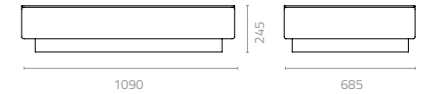

Dark Khaki JM181

Artwood Colours:

Grey Natural

Mediterranean side table
W1090 x D685 x H245mm
Packing: 0.095m³, 2ctn/set

Mediterranean coffee table
W785 x D785 x H245mm
Packing: 0.202m³, 2ctn/set

TERRENCE

Design Enrique Martí