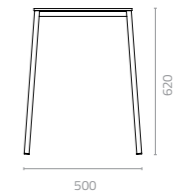

Gradient tea table
W500 x D500 x H620mm
Packing: 0.880m³, 9pcs/stack