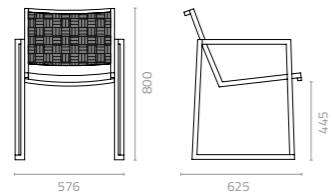

LLDPE Colours:

CUBIC & GLOBE

Cubic
W430 x D430 x H430mm
Packing: 0.087m³, 1pc/ctn

LLDPE Colours:

Globe
Ø200 x H200mm
Packing: 0.010m³, 1pc/ctn

Ø400 x H400mm
Packing: 0.070m³, 1pc/ctn

Ø600 x H600mm
Packing: 0.229m³, 1pc/ctn

Splendour round
Ø380 x H400mm
Packing: 0.060m³, 1pc/ctn

Ø450 x H880mm
Packing: 0.162m³, 1pc/ctn

METAL

RATIO

Design Enrique Martí

Ratio chair
W576 x D595 x H730 x SH445mm
Packing: 0.467m³, 4pcs/ctn
Stackable

**Available in Batyline, wicker, Artwood, teak wood & upholstery.*

Ratio arm chair
W576 x D625 x H800 x SH445mm
Packing: 0.530m³, 4pcs/ctn
Stackable

Ratio rocking chair
W575 x D580 x H760 x SH445mm
Packing: 0.482m³, 4pcs/ctn
Stackable

Ratio barstool
W576 x D480 x H920 x SH750mm
Packing: 0.487m³, 4pcs/ctn
Stackable

Metal Standard Colours:

Batyline Colours:

Wicker Colours:

RATIO

Design Enrique Martí

Ratio bar table
Ø600 x H1060mm
Packing: 0.434m³, 1pc/stack