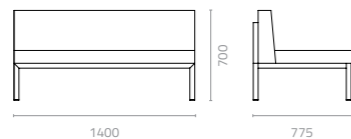

Vierra corner modular sofa
W775 x D775 x H700mm
Packing: 0.430m³, 1pc/stack

Metal Standard Colours:

Sunproof Fabric Colours:

Artwood Colours:

Vierra centre 2-seater modular sofa
W1400 x D775 x H700mm
Packing: 0.430m³, 1pc/stack

Vierra 2-seater modular sofa (left/right)
W1700 x D775 x H700mm
Packing: 0.220m³, 1pc/stack
* Also available in modular sofa (right)

VIERRA

Vierra coffee table
W1200 x D600 x H450mm
Packing: 1.400m³, 4pcs/stack