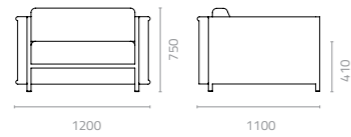

Emerald 223 Velvet 110 Ocean Blue 042 Dark Grey JM163 Cement Grey JM165

Dark Khaki
JM181

Sky 1-seater sofa
W1200 x D1100 x H750 x SH410mm
Packing: 1.260m³, 1pc/ctn

Sky centre unit
W1000 x D1100 x H750 x SH410mm
Packing: 1.050m³, 1pc/ctn