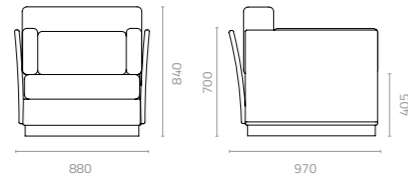

MEDITERRANEAN

Design Enrique Martí

MEDITERRANEAN

Design Enrique Martí

Mediterranean 1-seater sofa
W880 x D970 x H840 x SH405mm
Packing: 0.664m³, 1pc/ctn

Mediterranean corner sofa
W880 x D880 x H840 x SH405mm
Packing: 0.605m³, 1pc/ctn