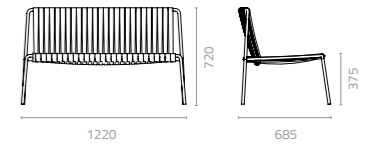

Massai Side Chair Patent: 201530059229.8
Massai Arm Chair Patent: 201530059230.0

MASSAI

Design Enrique Martí

Massai love seat
W1220 x D685 x H720 x SH375mm
Packing: 0.750m³, 4pcs/ctn

Massai coffee table
W500 x D500 x H350mm
Packing: 0.880m³, 10pcs/stack