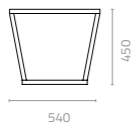

Kuta basket small
W540 x D540 x H450mm
Packing: 0.140m³, 1pc/stack

The Kuta Basket clearly adds a touch of class to any potted plant. Made of flat wicker on an aluminium frame, the basket is weather-resistant and can be placed either indoors or outdoors. It is available in four sizes of various heights and widths as well as in a range of colours.