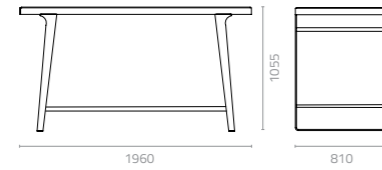

Vierra side table
W500 x D500 x H450mm
Packing: 0.540m³, 4pcs/stack

KINO

Design Cilicon Faytory

Kino highstool

W410 x D410 x H755mm
Packing: 0.130m³, 1pc/ctn

Kino stool

W360 x D370 x H455mm
Packing: 0.070m³, 1pc/ctn

Kino bench

W1510 x D350 x H455mm
Packing: 0.270m³, 1pc/ctn

The beautiful neckline of the Japanese traditional Kimono inspired the Kino Series. Sleek and uncomplicated in design, except for the unique table top detailing, the Kino Series effortlessly accommodates both indoor and outdoor environments. It has a phenolic top fitted onto a galvanized mild steel frame.

Metal Standard Colours:

Phenolic Top Colours:

Kino Barstool Patent: 201230269987.9

Kino Stool Patent: 201230270087.6

KINO

Design Cilicon Faytory

Kino dining table
W1600 x D800 x H750mm
Packing: 0.270m³, 1pc/ctn

Kino bar table
W1960 x D810 x H1055mm
Packing: 0.550m³, 1pc/ctn

Metal Standard Colours:

Phenolic Top Colours:

VIENNA

Design Silvia Marlia

The 1930s are back again in the reinterpreted Vienna Collection. The design and aesthetics of indoor furniture are brought outdoors, complete with aluminium castors for easy manoeuvrability in open-air spaces. In a contemporary twist, a shiny powder-coated aluminium mesh replaces the classic cane feature; all frames are made of aluminium; and the cushioned seats and backrests are in Sunproof outdoor fabric.