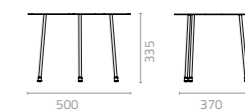

Metal Standard Colours:

Metal Fashion Colours:

Sunproof Fabric Colours:

Interlace Chair with Flap Patent: 201430195335.4

Interlace Barstool Patent: 201430195334.X

INTERLACE

Design Collectivo

Interlace dining table
Ø750 x H755mm
Packing: 0.460m³, 1pc/ctn

Interlace bar table
Ø750 x H1050mm
Packing: 0.550m³, 1pc/ctn

Interlace side table
Ø700 x H450mm
Packing: 0.280m³, 1pc/ctn

Interlace Nest of 2 tables
W410 x D345 x H375mm
Packing: 0.12m³, 2pcs/ctn

W500 x D370 x H335mm
Packing: 0.14m³, 2pcs/ctn