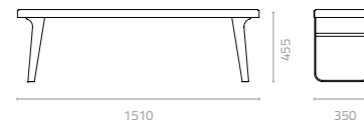

The beautiful neckline of the Japanese traditional Kimono inspired the Kino Series. Sleek and uncomplicated in design, except for the unique table top detailing, the Kino Series effortlessly accommodates both indoor and outdoor environments. It has a phenolic top fitted onto a galvanized mild steel frame.