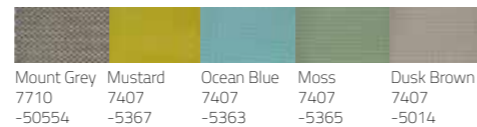

Ratio barstool
W576 x D480 x H920 x SH750mm
Packing: 0.487m³, 4pcs/ctn
Stackable

Metal Standard Colours:

Batyline Colours:

Wicker Colours:

RATIO

Design Enrique Martí

Ratio bar table
Ø600 x H1060mm
Packing: 0.434m³, 1pc/stack