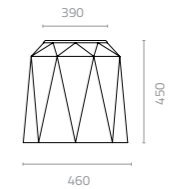

LIPIA & RUMBLE

Design Cilicon Faytory

Design Attribute Design

Lipia highstool
W397 x D400 x H744mm
Packing: 0.200m³, 1pc/ctn

Even more than its refined aesthetics, the functional design of the Lipia Highstool makes it an outstanding choice for university canteens, hospitality bars, transportation centres and outdoor public spaces. The two-level footrests allow people of all heights to sit comfortably.

Cap stool-A
W460 x D460 x H450mm
Packing: 0.108m³, 1pc/ctn

LLDPE Colours:

Cap stool-B
W390 x D390 x H450mm
Packing: 0.079m³, 1pc/ctn

Rumble stool
W450 x D370 x H450mm
Packing: 0.080m³, 1pc/ctn

Rumble bench
W1230 x D370 x H450mm
Packing: 0.200m³, 1pc/ctn