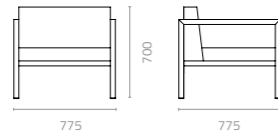

Vierra 1-seater sofa
W775 x D775 x H700mm
Packing: 0.440m³, 1pc/stack

The Vierra Series is a modular series that allows varied combinations of the items within the series and still comes out looking great. Square-shaped aluminium legs support cushions covered in outdoor fabric for the single seater and sofas. Matching Artwood side and coffee tables complete the living room set. The tops of the Vierra Bar table and Barstool are also made of Artwood, with a choice of stainless steel or aluminium for the leg frames.