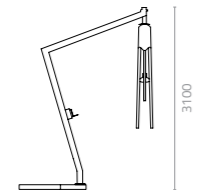

Dark Khaki JM181

Metal Colours:

Textured White Wash M-7 Textured Brown M-8

KAUAI DELUXE

Kauai Deluxe parasol
 W2500 x D2500 x H3100mm
 W3000 x D3000 x H3100mm
 Packing: 0.427m³, 7pcs/ctn

Aluminium Post

Marble with Stainless Steel Base

Elegance and practicality marry in the Deluxe Parasol. Conveniently installable at the side of a sitting area rather than in the centre, the parasol also has a 360° swivel and a stainless steel base with an attractive granite-embedded counterweight. The aluminium post and ribs form the frame for the water-repellent fabric.