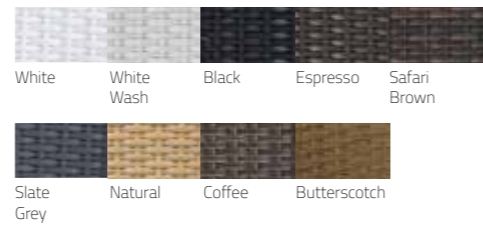

Wicker Colours: