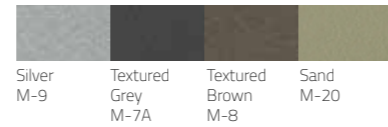

Metal Standard Colours: