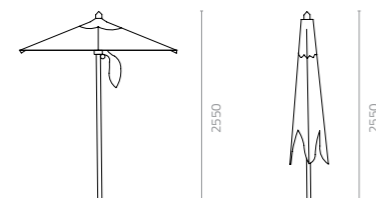

Cabo parasol

W1500 x D1500 x H2550mm

Packing: 0.070m³, 1pc/ctn

W1800 x D1800 x H2550mm

Packing: 0.070m³, 1pc/ctn

W2000 x D2000 x H2550mm

Packing: 0.070m³, 1pc/ctn

W3000 x D3000 x H2550mm

Packing: 0.070m³, 1pc/ctn