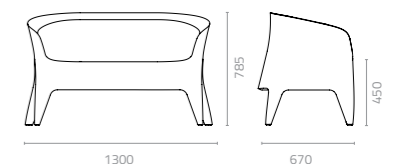

Pinch 1-Seater Chair Patent: 201130137257.9
Obie Arm Chair Patent: 201030107994X
Obie Love Seat Patent: 2010301079564

Revival Chair Patent : 201430325878.3