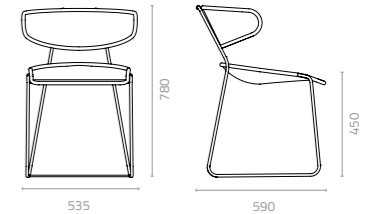

Rango chair (full weaving)
W510 x D610 x H810 x SH455mm
Packing: 0.450m³, 4pcs/stack
Stackable

Rango arm chair (full weaving)
W550 x D610 x H810 x SH455mm
Packing: 0.450m³, 4pcs/stack
Stackable

Wicker Colours:

Basket chair
W535 x D590 x H780 x SH450mm
Packing: 0.290m³, 1pc/ctn

Olivia chair
W420 x D600 x H940 x SH440mm
Packing: 0.400m³, 4pcs/stack

Olivia arm chair
W510 x D600 x H940 x SH440mm
Packing: 0.320m³, 1pc/stack