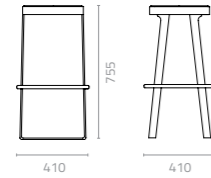

Vierra side table
W500 x D500 x H450mm
Packing: 0.540m³, 4pcs/stack

KINO

Design Cilicon Faytory

Kino highstool

W410 x D410 x H755mm
Packing: 0.130m³, 1pc/ctn

Kino stool

W360 x D370 x H455mm
Packing: 0.070m³, 1pc/ctn