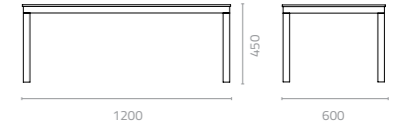

Vierra corner modular sofa
W775 x D775 x H700mm
Packing: 0.430m³, 1pc/stack

Metal Standard Colours:

Sunproof Fabric Colours:

Artwood Colours:

Vierra centre 2-seater modular sofa
W1400 x D775 x H700mm
Packing: 0.430m³, 1pc/stack

Vierra side table
W500 x D500 x H450mm
Packing: 0.540m³, 4pcs/stack

KINO

Design Cilicon Faytory

Kino highstool

W410 x D410 x H755mm
Packing: 0.130m³, 1pc/ctn

Kino stool

W360 x D370 x H455mm
Packing: 0.070m³, 1pc/ctn