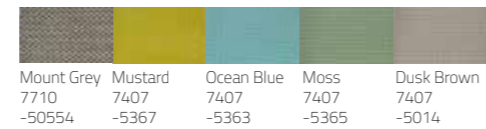

Batylne Colours: