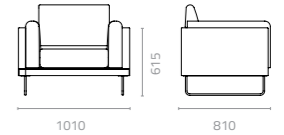

Moel 1-seater sofa
W1010 x D810 x H615mm
Packing: 0.563m³, 1pc/stack