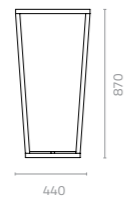

Weight: 55kg

KUTA

Kuta basket X-large
W540 x D540 x H1140mm
Packing: 0.35m³, 1pc/stack

Kuta basket large
W440 x D440 x H870mm
Packing: 0.180m³, 1pc/stack

Kuta basket medium
W620 x D620 x H520mm
Packing: 0.210m³, 1pc/stack

Kuta basket small
W540 x D540 x H450mm
Packing: 0.140m³, 1pc/stack

The Kuta Basket clearly adds a touch of class to any potted plant. Made of flat wicker on an aluminium frame, the basket is weather-resistant and can be placed either indoors or outdoors. It is available in four sizes of various heights and widths as well as in a range of colours.