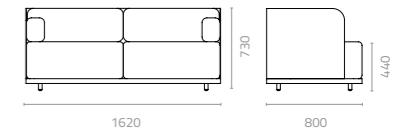

Kino bar table
W1960 x D810 x H1055mm
Packing: 0.550m³, 1pc/ctn

Metal Standard Colours:

Phenolic Top Colours:

VIENNA

Design Silvia Marlia

The 1930s are back again in the reinterpreted Vienna Collection. The design and aesthetics of indoor furniture are brought outdoors, complete with aluminium castors for easy manoeuvrability in open-air spaces. In a contemporary twist, a shiny powder-coated aluminium mesh replaces the classic cane feature; all frames are made of aluminium; and the cushioned seats and backrests are in Sunproof outdoor fabric.

Vienna 2-seater sofa
W1620 x D800 x 730 x SH440mm
Packing: 1.090m³, 1pc/ctn

Metal Standard Colours:

Metal Fashion Colours:

Sunproof Fabric Colours:

Vienna side table
W812 x D462 x H460mm
Packing: 0.193m³, 2ctn/set