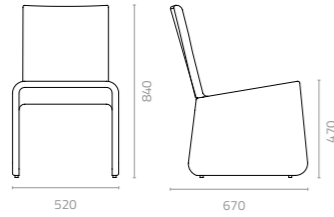

Apple chair

W520 x D670 x H840 x SH470mm
Packing: 0.280m³, 1pc/ctn