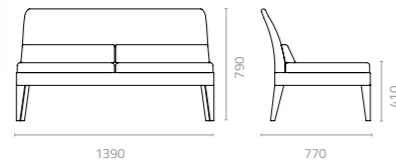

Metal Standard Colours:

Sunproof Fabric Colours:

Wicker Colours:

Phenolic Top Colours:

Eva sofa
W1390 x D770 x H790 x SH410mm
Packing: 1.260m³, 2pcs/ctn

Eva lounge
W710 x D770 x H790 x SH410mm
Packing: 0.670m³, 2pcs/ctn