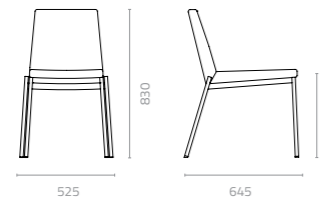

Weave pattern:

Black

Green

Brown

Gradient II chair

W525 x D645 x H830 x SH455mm
Packing: 0.300m³, 2pcs/ctn
Stackable

Gradient II arm chair

W560 x D665 x H830 x SH455mm
Packing: 0.350m³, 2pcs/ctn
Stackable

Gradient barstool

W540 x D530 x H1050 x SH681mm
Packing: 0.380m³, 2pcs/ctn
Stackable

Gradient bench

W1330 x D480 x H450mm
Packing: 0.500m³, 2pcs/ctn
Stackable

Gradient stool

W480 x D480 x H450mm
Packing: 0.180m³, 2pcs/ctn