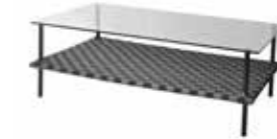

W1200 x D700 x H400mm
Packing: 0.400m³, 1pc/ctn