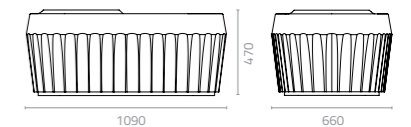

Fin vase
 Ø550 x H465mm
 Packing: 0.160m³, 1pc/ctn

Fin vase with seat
 W1090 x D660 x H470mm
 Packing: 0.350m³, 1pc/ctn

Fin vase tall
 Ø500 x H940mm
 Packing: 0.280m³, 1pc/ctn

Terraza chair
 W690 x D690 x H850 x SH450mm
 Packing: 0.450m³, 1pc/ctn