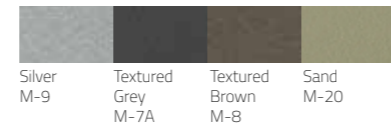

Metal Standard Colours: