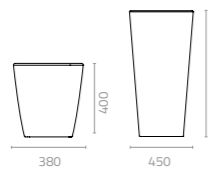

Fin vase
 Ø550 x H465mm
 Packing: 0.160m³, 1pc/ctn

Fin vase with seat
 W1090 x D660 x H470mm
 Packing: 0.350m³, 1pc/ctn

Fin vase tall
 Ø500 x H940mm
 Packing: 0.280m³, 1pc/ctn

Terraza chair
 W690 x D690 x H850 x SH450mm
 Packing: 0.450m³, 1pc/ctn

W380 x D380 x H400
Packing: 0.060m³, 1pc/ctn

W450 x D450 x H880
Packing: 0.162m³, 1pc/ctn

An innovative series that blurs the boundary between classical art and aesthetic functionality. The spacious planters, designed for all weather conditions, can accommodate tropical and seasonal plants of varying sizes.

LLDPE Colours:

CUBIC & GLOBE

Cubic
W430 x D430 x H430mm
Packing: 0.087m³, 1pc/ctn

LLDPE Colours:

Globe
Ø200 x H200mm
Packing: 0.010m³, 1pc/ctn

Ø400 x H400mm
Packing: 0.070m³, 1pc/ctn

Ø600 x H600mm
Packing: 0.229m³, 1pc/ctn

Splendour round
Ø380 x H400mm
Packing: 0.060m³, 1pc/ctn

Ø450 x H880mm
Packing: 0.162m³, 1pc/ctn

METAL

RATIO

Design Enrique Martí

Ratio chair
W576 x D595 x H730 x SH445mm
Packing: 0.467m³, 4pcs/ctn
Stackable