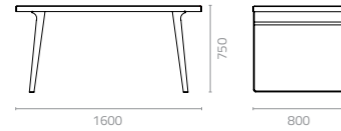

Vierra side table
W500 x D500 x H450mm
Packing: 0.540m³, 4pcs/stack

KINO

Design Cilicon Faytory

Kino highstool

W410 x D410 x H755mm
Packing: 0.130m³, 1pc/ctn

Kino stool

W360 x D370 x H455mm
Packing: 0.070m³, 1pc/ctn

Metal Standard Colours:

Phenolic Top Colours:

Kino Barstool Patent: 201230269987.9

Kino Stool Patent: 201230270087.6

KINO

Design Cilicon Faytory

Kino dining table
W1600 x D800 x H750mm
Packing: 0.270m³, 1pc/ctn

Kino bar table
W1960 x D810 x H1055mm
Packing: 0.550m³, 1pc/ctn

Metal Standard Colours:

Phenolic Top Colours:

VIENNA

Design Silvia Marlia

The 1930s are back again in the reinterpreted Vienna Collection. The design and aesthetics of indoor furniture are brought outdoors, complete with aluminium castors for easy manoeuvrability in open-air spaces. In a contemporary twist, a shiny powder-coated aluminium mesh replaces the classic cane feature; all frames are made of aluminium; and the cushioned seats and backrests are in Sunproof outdoor fabric.