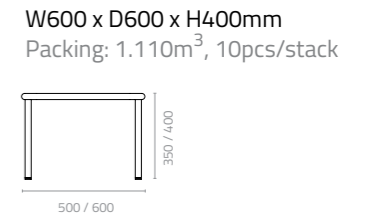

Massai Side Chair Patent: 201530059229.8
Massai Arm Chair Patent: 201530059230.0

MASSAI

Design Enrique Martí

Massai love seat
W1220 x D685 x H720 x SH375mm
Packing: 0.750m³, 4pcs/ctn

Massai coffee table
W500 x D500 x H350mm
Packing: 0.880m³, 10pcs/stack