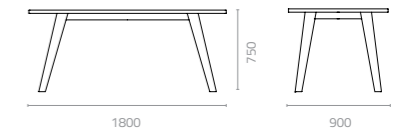

Eva dining table
W1800 x D900 x H750mm
Packing: 1.030m³, 1set/2ctn