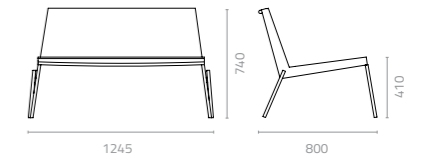

Weave pattern:

GRADIENT

Design Danny Fang

Gradient 2-seater lounge chair
W1245 x D800 x H740 x SH410mm
Packing: 0.980m³, 2pcs/ctn
Stackable

Gradient sunlounger
W710 x D2110 x H875 x SH330mm
Packing: 1.550m³, 2pcs/ctn
Stackable