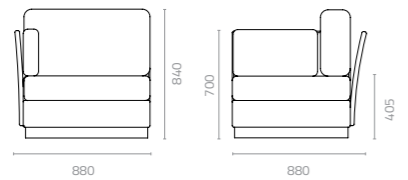

MEDITERRANEAN

Design Enrique Martí

MEDITERRANEAN

Design Enrique Martí

Mediterranean 1-seater sofa
W880 x D970 x H840 x SH405mm
Packing: 0.664m³, 1pc/ctn

Mediterranean corner sofa
W880 x D880 x H840 x SH405mm
Packing: 0.605m³, 1pc/ctn