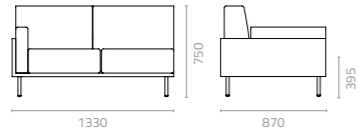

Qube 2-seater sofa with arm unit
W1330 x D870 x H750 x SH395mm
Packing: 0.860m³, 1pc/ctn