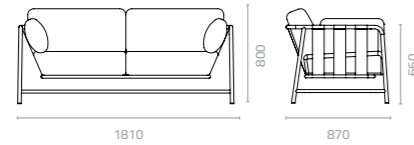

Terrence 3-seater

W1810 x D870 x H660-800mm

Packing: 1.070m³, 1pc/stack