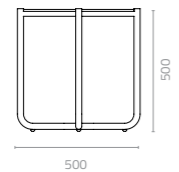

Stone side table

Ø500 x H500mm
Packing: 0.110m³, 1pc/ctn

Ø665 x H440mm
Packing: 0.110m³, 1pc/ctn

Bilis side table

W450 x D450 x H550mm
Packing: 0.130m³, 1pc/stack

WOVEN

TCB (THE CHINA BED)

Design Enrique Martí