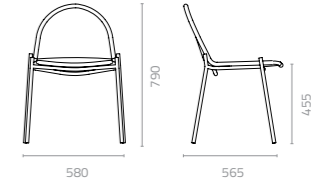

Metal Standard Colours:

Rope Colours:

Stone chair
W580 x D565 x H790 x SH455mm
Packing: 0.530m³, 4pcs/ctn

Stone arm chair
W630 x D570 x H790 x SH455mm
Packing: 0.300m³, 1pc/ctn

Stone lounge chair
W1000 x D775 x H750 x SH310mm
Packing: 0.560m³, 1pc/ctn