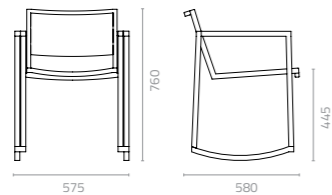

LLDPE Colours:

CUBIC & GLOBE

Cubic
W430 x D430 x H430mm
Packing: 0.087m³, 1pc/ctn

LLDPE Colours:

Globe
Ø200 x H200mm
Packing: 0.010m³, 1pc/ctn

Ø400 x H400mm
Packing: 0.070m³, 1pc/ctn

Ø600 x H600mm
Packing: 0.229m³, 1pc/ctn

Splendour round
Ø380 x H400mm
Packing: 0.060m³, 1pc/ctn

Ø450 x H880mm
Packing: 0.162m³, 1pc/ctn

METAL

RATIO

Design Enrique Martí

Ratio chair
W576 x D595 x H730 x SH445mm
Packing: 0.467m³, 4pcs/ctn
Stackable

**Available in Batyline, wicker, Artwood, teak wood & upholstery.*

Ratio arm chair
W576 x D625 x H800 x SH445mm
Packing: 0.530m³, 4pcs/ctn
Stackable

Ratio rocking chair
W575 x D580 x H760 x SH445mm
Packing: 0.482m³, 4pcs/ctn
Stackable

Ratio barstool
W576 x D480 x H920 x SH750mm
Packing: 0.487m³, 4pcs/ctn
Stackable

Metal Standard Colours:

Batyline Colours:

Wicker Colours:

RATIO

Design Enrique Martí

Ratio bar table
Ø600 x H1060mm
Packing: 0.434m³, 1pc/stack