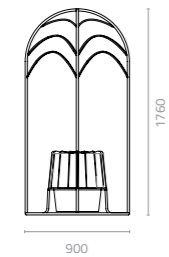

Nest arch with pot
Ø900 x H1760mm
Packing: 1.510m³, 1pc/stack

Nest pot
Ø550 x H515mm
Packing: 0.170m³, 1pc/ctn

An innovative series that blurs the boundary between classical art and aesthetic functionality. The spacious planters, designed for all weather conditions, can accommodate tropical and seasonal plants of varying sizes.