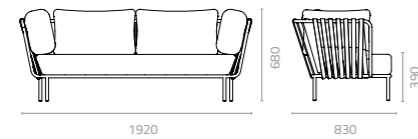

Massai 3-seater sofa
W1920 x D830 x H680 x SH390mm
Packing: 1.120m³, 1pc/stack