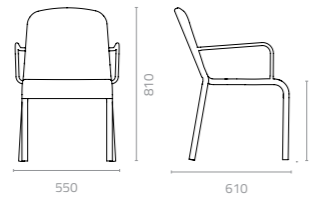

SKY

FLAP & RANGO

BASKET & OLIVIA

Design Enrique Martí

Flap chair (full weaving)
W530 x D610 x H830 x SH450mm
Packing: 0.450m³, 4pcs/ctn
Stackable

Flap arm chair (full weaving)
W530 x D610 x H830 x SH450mm
Packing: 0.450m³, 4pcs/ctn
Stackable

Rango chair (full weaving)
W510 x D610 x H810 x SH455mm
Packing: 0.450m³, 4pcs/stack
Stackable

Rango arm chair (full weaving)
W550 x D610 x H810 x SH455mm
Packing: 0.450m³, 4pcs/stack
Stackable

Wicker Colours: