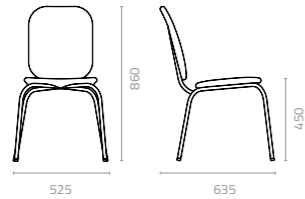

Metal Standard Colours:

Batylne Colours:

Sunproof Fabric Colours:

LEAF

Design Silvia Marlia

Leaf chair

W525 x D635 x H860 x SH450mm
Packing: 0.0640m³, 1pc/ctn
Stackable

Leaf fan chair

W690 x D760 x H890 x SH450mm
Packing: 0.088m³, 1pc/ctn
Stackable

Leaf stool

W380 x D500 x H450mm
Packing: 0.029m³, 1pc/ctn
Stackable

Leaf oval chair

W700 x D680 x H730 x SH430mm
Packing: 0.880m³, 1pc/ctn
Stackable