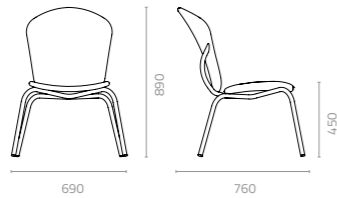

Metal Standard Colours:

Batylne Colours:

Sunproof Fabric Colours:

LEAF

Design Silvia Marlia

Leaf chair

W525 x D635 x H860 x SH450mm
Packing: 0.0640m³, 1pc/ctn
Stackable

Leaf fan chair

W690 x D760 x H890 x SH450mm
Packing: 0.088m³, 1pc/ctn
Stackable

Leaf stool

W380 x D500 x H450mm
Packing: 0.029m³, 1pc/ctn
Stackable

Leaf oval chair

W700 x D680 x H730 x SH430mm
Packing: 0.880m³, 1pc/ctn
Stackable