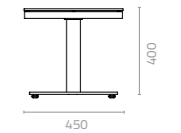

Gradient single shaft side table
W450 x D450 x H400mm
Packing: 0.030m³, 3ctns/set