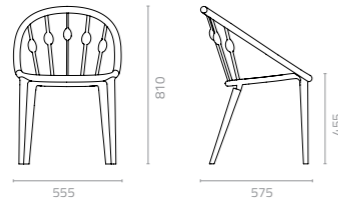

MATERIALS & SWATCHES _____ 110

POLYPROPYLENE & POLYETHYLENE

REVIVAL

Design Enrique Martí

Revival chair
 W555 x D575 x H810 x SH455mm
 Packing: 0.490m³, 4pcs/ctn
 Stackable

Stackable and made completely of polypropylene (PP), a contemporary material instead of traditional wood, the aptly named Revival Chair retains the vintage charm of a much-loved classic design. Give this reinterpreted chair of a bygone era a distinct modern flavour with a choice from a great palette of colours.