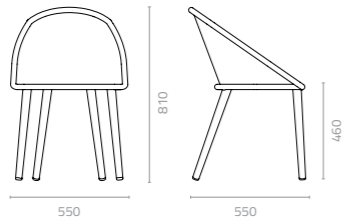

Basket chair
W535 x D590 x H780 x SH450mm
Packing: 0.290m³, 1pc/ctn

Olivia chair
W420 x D600 x H940 x SH440mm
Packing: 0.400m³, 4pcs/stack

Olivia arm chair
W510 x D600 x H940 x SH440mm
Packing: 0.320m³, 1pc/stack

APPLE, MIKE & DREAM DOT

Apple chair

W520 x D670 x H840 x SH470mm
Packing: 0.280m³, 1pc/ctn

Mike chair

W550 x D550 x H810 x SH460mm
Packing: 0.270m³, 1pc/ctn

Dream dot day bed

W2400 x D2400 x H2383 x SH470mm
Packing: 2.700m³, 1pcs/stack