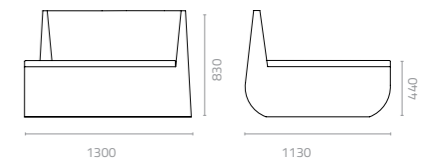

Snake curved end sofa (left/right)
W1300 x D1130 x H830 x SH440mm
Packing: 5.300m³, 2pcs/stac