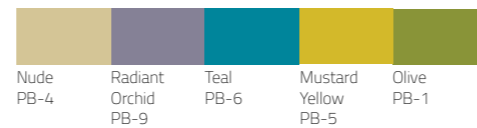

PP Standard Colours:

PP Fashion Colours:

PINCH & OBIE

Design Cilicon Faytory

Design Attribute Design

This series features dramatic volume while preserving graceful, natural curves. The wide seats comfortably fit people of all sizes.