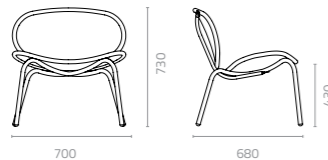

Metal Standard Colours:

Batylne Colours:

Sunproof Fabric Colours:

LEAF

Design Silvia Marlia

Leaf chair

W525 x D635 x H860 x SH450mm
Packing: 0.0640m³, 1pc/ctn
Stackable

Leaf fan chair

W690 x D760 x H890 x SH450mm
Packing: 0.088m³, 1pc/ctn
Stackable

Leaf stool

W380 x D500 x H450mm
Packing: 0.029m³, 1pc/ctn
Stackable

Leaf oval chair

W700 x D680 x H730 x SH430mm
Packing: 0.880m³, 1pc/ctn
Stackable