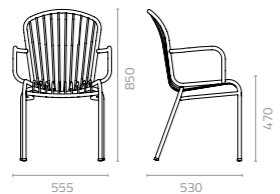

Interlace bar table
Ø750 x H1050mm
Packing: 0.550m³, 1pc/ctn

Interlace side table
Ø700 x H450mm
Packing: 0.280m³, 1pc/ctn

Interlace Nest of 2 tables
W410 x D345 x H375mm
Packing: 0.12m³, 2pcs/ctn

W500 x D370 x H335mm
Packing: 0.14m³, 2pcs/ctn

Interlace Dining Table Patent: 201530059357.2

WINS

Design Cilicon Fatory

Wins chair

W465 x D530 x H850 x SH470mm

Packing: 0.350m³, 4pcs/ctn

Stackable

Wins arm chair

W555 x D530 x H850 x SH470mm

Packing: 0.410m³, 4pcs/ctn

Stackable

Wins barstool

W500 x D575 x H1070 x SH770mm

Packing: 0.430m³, 4pcs/ctn

Stackable

The Windsor Chair is the inspiration for the classical lines of the Wins Series. The vintage look of the design is simplified and modernised to cater to contemporary tastes.