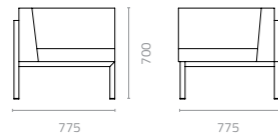

Vierra corner modular sofa
W775 x D775 x H700mm
Packing: 0.430m³, 1pc/stack