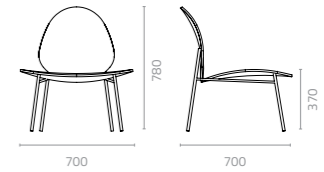

Veritas highstool
W580 x D480 x H810 x SH740mm
Packing: 0.286m³, 1pc/ctn
Stackable

Veritas barstool
W565 x D560 x H960 x SH750mm
Packing: 0.376m³, 1pc/ctn

ELLIPSE & TINA

Design Enrique Martí

Ellipse chair with sled frame
 W600 x D565 x H805 x SH445mm
 Packing: 0.400m³, 4pcs/ctn
 Stackable

Ellipse arm chair with sled frame
 W600 x D565 x H805 x SH445mm
 Packing: 0.300m³, 1pc/ctn

Tina chair
 W560 x D590 x H756 x SH440mm
 Packing: 0.397m³, 4pcs/ctn
 Stackable

Despite its lightweight appearance, the Ellipse Chair is solid and strong. Constructed wholly of mild steel, this chair has an appreciably wider girth where the backrest joins the seat. The broad panels are also contoured just right to sturdily cradle even heavy-set persons. See it in a variety of interesting colours.

Metal Standard Colours:

Metal Fashion Colours:

RAQUEL

Design Morten Georgsen

The Raquel Chair draws its inspiration from the mesh and oval shape of a badminton racquet head and adds a dash of daintiness to the design. With its shapely backrest, curvaceous wide-bottomed seat and rounded edges, Raquel oozes feminine appeal and is a joy to behold. The covered-outdoor chair is upholstered in Sunproof outdoor fabric and its mild steel frame is e-coated with outdoor epoxy.

Raquel lounge chair
 W700 x D700 x H780 x SH370mm
 Packing: 0.464m³, 1pc/ctn

Metal Standard Colours:

Metal Fashion Colours:

Sunproof Fabric Colours:

INTERLACE

Design Collectivo

Interlace chair with flap
W560 x D540 x H790 x SH460mm
Packing: 0.420m³, 4pcs/ctn
Stackable