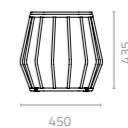

Wins Arm Chair Patent: 201530059226.4

Wins Side Table Patent: 201430301834.7

WINS

Design Cilicon Fatory

Wins dining table

W800 x D800 x H750mm

Packing: 0.500m³, 1pc/stack

Wins bar table

W800 x D800 x H1050mm

Packing: 0.700m³, 1pc/stack

Wins coffee table

W1095 x D790 x H320mm

Packing: 0.570m³, 1pc/ctn

Wins side table

W450 x D450 x H435mm

Packing: 0.090m³, 1pc/ctn