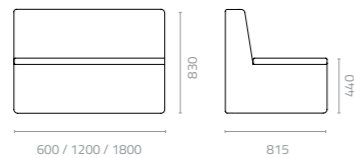

W1800 x D815 x H830 x SH440mm
Packing: 2.250m³, 2pcs/stack