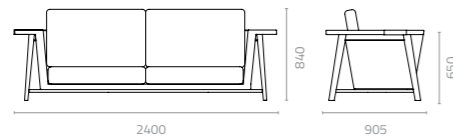

Wicker Colours:

Sunproof Fabric Colours:

Teak Wood Colour:

Neo 2-seater sofa
W1940 x D905 x H840-650mm
Packing: 1.253m³, 1pc/stack

Neo 3-seater sofa
W2400 x D905 x H840-650mm
Packing: 1.545m³, 1pc/stack

Wicker Colours: