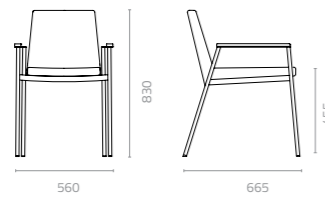

Weave pattern:

Black

Green

Brown

Gradient II chair

W525 x D645 x H830 x SH455mm
Packing: 0.300m³, 2pcs/ctn
Stackable

Gradient II arm chair

W560 x D665 x H830 x SH455mm
Packing: 0.350m³, 2pcs/ctn
Stackable

Gradient barstool

W540 x D530 x H1050 x SH681mm
Packing: 0.380m³, 2pcs/ctn
Stackable

Gradient bench

W1330 x D480 x H450mm
Packing: 0.500m³, 2pcs/ctn
Stackable

Gradient stool

W480 x D480 x H450mm
Packing: 0.180m³, 2pcs/ctn