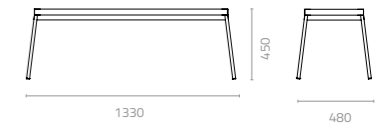

Gradient stool

W480 x D480 x H450mm
Packing: 0.180m³, 2pcs/ctn

GRADIENT

Design Danny Fang