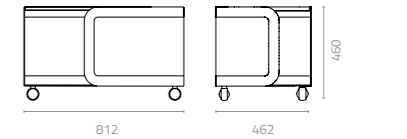

Vienna 2-seater sofa
W1620 x D800 x 730 x SH440mm
Packing: 1.090m³, 1pc/ctn

Metal Standard Colours:

Metal Fashion Colours:

Sunproof Fabric Colours:

Vienna side table
W812 x D462 x H460mm
Packing: 0.193m³, 2ctn/set