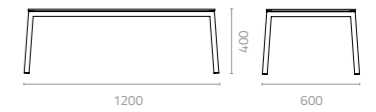

Gradient double shaft coffee table
W1200 x D600 x H400mm
Packing: 0.050m³, 3ctns/set

Metal Standard Colours:

Phenolic Top Colours:

Glass Top Colours:

GRADIENT

Design Danny Fang

Gradient coffee table
W1200 x D600 x H400mm
Packing: 1.700m³, 9pcs/stack