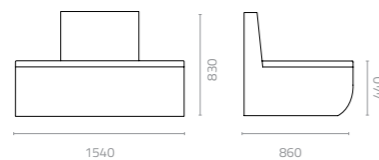

Snake outer sofa
W1540 x D860 x H830 x SH440mm
Packing: 3.800m³, 2pcs/stack