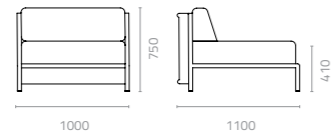

Emerald 223 Velvet 110 Ocean Blue 042 Dark Grey JM163 Cement Grey JM165

Dark Khaki
JM181

Sky 1-seater sofa
W1200 x D1100 x H750 x SH410mm
Packing: 1.260m³, 1pc/ctn

Sky centre unit
W1000 x D1100 x H750 x SH410mm
Packing: 1.050m³, 1pc/ctn