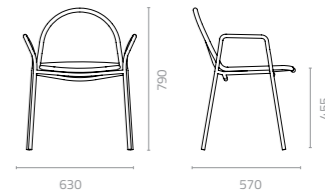

Metal Standard Colours:

Rope Colours:

Stone chair
W580 x D565 x H790 x SH455mm
Packing: 0.530m³, 4pcs/ctn

Stone arm chair
W630 x D570 x H790 x SH455mm
Packing: 0.300m³, 1pc/ctn

Stone lounge chair
W1000 x D775 x H750 x SH310mm
Packing: 0.560m³, 1pc/ctn