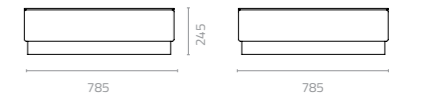

Dark Khaki JM181

Artwood Colours:

Grey Natural

Mediterranean side table
W1090 x D685 x H245mm
Packing: 0.095m³, 2ctn/set

Mediterranean coffee table
W785 x D785 x H245mm
Packing: 0.202m³, 2ctn/set

TERRENCE

Design Enrique Martí