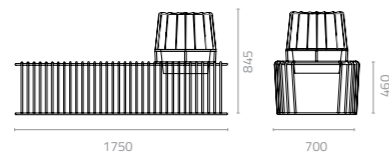

Nest bench with pot
W1750 x D700 x H845 x SH460mm
Packing: 1.100m³, 1pc/stack