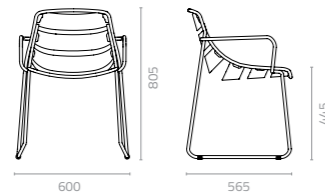

ADELA

Design Enrique Martí

Adela chair
W590 x D610 x H755 x SH450mm
Packing: 0.432m³, 4pcs/ctn
Stackable

The traditional ideal of an aluminium and wood chair is reworked in the Adela, with softly rounded edges and a little broader on all sides for extra comfort.

Adela arm chair
W610 x D610 x H755 x SH450mm
Packing: 0.46m³, 4pcs/ctn
Stackable

Adela barstool
W605 x D550 x H945 x SH750mm
Packing: 0.409 m³, 2pcs/ctn
Stackable

Metal Standard Colours:

Artwood Colours:

Veritas highstool
W580 x D480 x H810 x SH740mm
Packing: 0.286m³, 1pc/ctn
Stackable

Veritas barstool
W565 x D560 x H960 x SH750mm
Packing: 0.376m³, 1pc/ctn

ELLIPSE & TINA

Design Enrique Martí

Ellipse chair with sled frame
 W600 x D565 x H805 x SH445mm
 Packing: 0.400m³, 4pcs/ctn
 Stackable

Ellipse arm chair with sled frame
 W600 x D565 x H805 x SH445mm
 Packing: 0.300m³, 1pc/ctn

Tina chair
 W560 x D590 x H756 x SH440mm
 Packing: 0.397m³, 4pcs/ctn
 Stackable

Despite its lightweight appearance, the Ellipse Chair is solid and strong. Constructed wholly of mild steel, this chair has an appreciably wider girth where the backrest joins the seat. The broad panels are also contoured just right to sturdily cradle even heavy-set persons. See it in a variety of interesting colours.