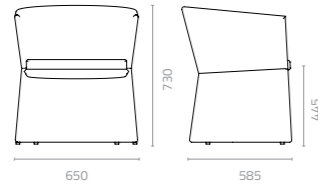

CHAMELEON

Design Enrique Martí

Chameleon chair
W650 x D585 x H730 x SH445mm
Packing: 0.350m³, 1pc/ctn

Chameleon chair
W650 x D585 x H730 x SH445mm
Packing: 0.350m³, 1pc/ctn

Chameleon 4L chair
W650 x D585 x H730 x SH445mm
Packing: 0.350m³, 1pc/ctn