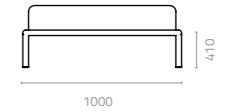

Sky pouf
W1000 x D1000 x H410mm
Packing: 0.440m³, 1pc/ctn