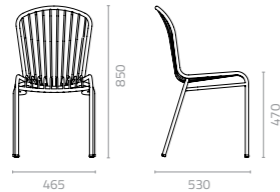

Metal Standard Colours:

Metal Fashion Colours:

Sunproof Fabric Colours:

Interlace Chair with Flap Patent: 201430195335.4

Interlace Barstool Patent: 201430195334.X

INTERLACE

Design Collectivo

Interlace dining table
Ø750 x H755mm
Packing: 0.460m³, 1pc/ctn

Interlace bar table
Ø750 x H1050mm
Packing: 0.550m³, 1pc/ctn

Interlace side table
Ø700 x H450mm
Packing: 0.280m³, 1pc/ctn

Interlace Nest of 2 tables
W410 x D345 x H375mm
Packing: 0.12m³, 2pcs/ctn

W500 x D370 x H335mm
Packing: 0.14m³, 2pcs/ctn

Interlace Dining Table Patent: 201530059357.2

WINS

Design Cilicon Fatory

Wins chair

W465 x D530 x H850 x SH470mm

Packing: 0.350m³, 4pcs/ctn

Stackable

Wins arm chair

W555 x D530 x H850 x SH470mm

Packing: 0.410m³, 4pcs/ctn

Stackable

Wins barstool

W500 x D575 x H1070 x SH770mm

Packing: 0.430m³, 4pcs/ctn

Stackable

The Windsor Chair is the inspiration for the classical lines of the Wins Series. The vintage look of the design is simplified and modernised to cater to contemporary tastes.