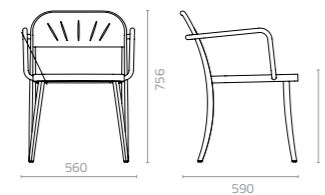

ADELA

Design Enrique Martí

Adela chair
W590 x D610 x H755 x SH450mm
Packing: 0.432m³, 4pcs/ctn
Stackable

The traditional ideal of an aluminium and wood chair is reworked in the Adela, with softly rounded edges and a little broader on all sides for extra comfort.

Adela arm chair
W610 x D610 x H755 x SH450mm
Packing: 0.46m³, 4pcs/ctn
Stackable

Adela barstool
W605 x D550 x H945 x SH750mm
Packing: 0.409 m³, 2pcs/ctn
Stackable

Metal Standard Colours:

Artwood Colours:

Veritas highstool
W580 x D480 x H810 x SH740mm
Packing: 0.286m³, 1pc/ctn
Stackable

Veritas barstool
W565 x D560 x H960 x SH750mm
Packing: 0.376m³, 1pc/ctn

ELLIPSE & TINA

Design Enrique Martí

Ellipse chair with sled frame
 W600 x D565 x H805 x SH445mm
 Packing: 0.400m³, 4pcs/ctn
 Stackable

Ellipse arm chair with sled frame
 W600 x D565 x H805 x SH445mm
 Packing: 0.300m³, 1pc/ctn

Tina chair
 W560 x D590 x H756 x SH440mm
 Packing: 0.397m³, 4pcs/ctn
 Stackable

Despite its lightweight appearance, the Ellipse Chair is solid and strong. Constructed wholly of mild steel, this chair has an appreciably wider girth where the backrest joins the seat. The broad panels are also contoured just right to sturdily cradle even heavy-set persons. See it in a variety of interesting colours.