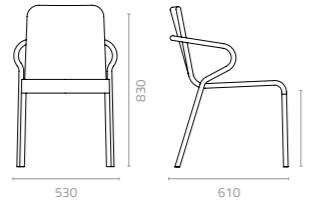

SKY

FLAP & RANGO

BASKET & OLIVIA

Design Enrique Martí

Flap chair (full weaving)
W530 x D610 x H830 x SH450mm
Packing: 0.450m³, 4pcs/ctn
Stackable

Flap arm chair (full weaving)
W530 x D610 x H830 x SH450mm
Packing: 0.450m³, 4pcs/ctn
Stackable

Rango chair (full weaving)
W510 x D610 x H810 x SH455mm
Packing: 0.450m³, 4pcs/stack
Stackable

Rango arm chair (full weaving)
W550 x D610 x H810 x SH455mm
Packing: 0.450m³, 4pcs/stack
Stackable

Wicker Colours: