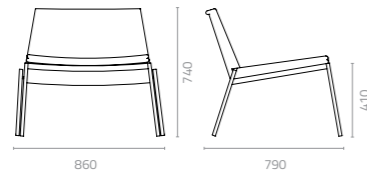

Gradient II lounge chair & Gradient 2-seater Design by Danny Fang

Gradient chair Design by Danny Fang

GRADIENT

Design Danny Fang

Gradient lounge chair
W860 x D790 x H740 x SH410mm
Packing: 0.680m³, 2pcs/ctn
Stackable