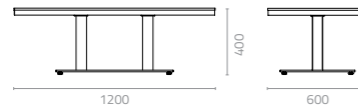

Gradient double shaft coffee table
W1200 x D600 x H400mm
Packing: 0.050m³, 3ctns/set