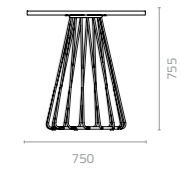

Interlace arm chair
W590 x D585 x H770 x SH475mm
Packing: 0.420m³, 4pcs/ctn
Stackable

Interlace lounge chair
W610 x D640 x H710 x SH440mm
Packing: 0.430m³, 4pcs/ctn
Stackable

Interlace barstool
W560 x D510 x H865 x SH770mm
Packing: 0.210m³, 1pc/ctn

Metal Standard Colours:

Metal Fashion Colours:

Sunproof Fabric Colours:

Interlace Chair with Flap Patent: 201430195335.4

Interlace Barstool Patent: 201430195334.X

INTERLACE

Design Collectivo

Interlace dining table
Ø750 x H755mm
Packing: 0.460m³, 1pc/ctn

Interlace bar table
Ø750 x H1050mm
Packing: 0.550m³, 1pc/ctn

Interlace side table
Ø700 x H450mm
Packing: 0.280m³, 1pc/ctn

Interlace Nest of 2 tables
W410 x D345 x H375mm
Packing: 0.12m³, 2pcs/ctn

W500 x D370 x H335mm
Packing: 0.14m³, 2pcs/ctn