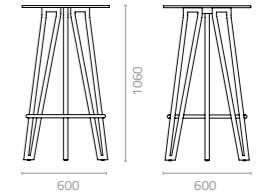

**Available in Batyline, wicker, Artwood, teak wood & upholstery.*

Ratio arm chair
W576 x D625 x H800 x SH445mm
Packing: 0.530m³, 4pcs/ctn
Stackable

Ratio rocking chair
W575 x D580 x H760 x SH445mm
Packing: 0.482m³, 4pcs/ctn
Stackable

Ratio barstool
W576 x D480 x H920 x SH750mm
Packing: 0.487m³, 4pcs/ctn
Stackable

Metal Standard Colours:

Batyline Colours:

Wicker Colours:

RATIO

Design Enrique Martí

Ratio bar table
Ø600 x H1060mm
Packing: 0.434m³, 1pc/stack

ADELA

Design Enrique Martí

Adela chair
W590 x D610 x H755 x SH450mm
Packing: 0.432m³, 4pcs/ctn
Stackable

The traditional ideal of an aluminium and wood chair is reworked in the Adela, with softly rounded edges and a little broader on all sides for extra comfort.