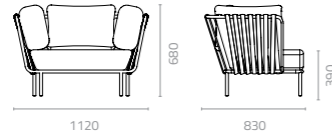

Massai 1-seater sofa
W1120 x D830 x H680 x SH390mm
Packing: 0.660m³, 1pc/stack