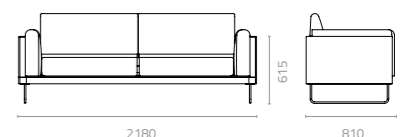

Sunproof Fabric Colours:

Metal Standard Colour:

Moel 1-seater sofa
W1010 x D810 x H615mm
Packing: 0.563m³, 1pc/stack

Moel 2-seater sofa
W1660 x D810 x H615mm
Packing: 0.916m³, 1pc/stack

Moel 3-seater sofa
W2180 x D810 x H615mm
Packing: 1.197m³, 1pc/stack