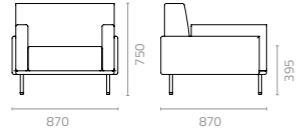

Attitude coffee table
W1100 x D900 x H390mm
Packing: 0.390m³, 1pc/ctn

ATTITUDE

Attitude double sunbed
W1680 x D2000 x H935 x SH380mm
Packing: 1.170m³, 1pc/ctn

QUBE

Qube 1-seater sofa
W870 x D870 x H750 x SH395mm
Packing: 0.640m³, 1pc/ctn