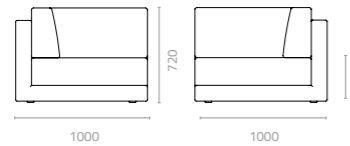

Zen corner sofa
W1000 x D1000 x H720 x SH340mm
Packing: 0.770m³, 1pc/ctn