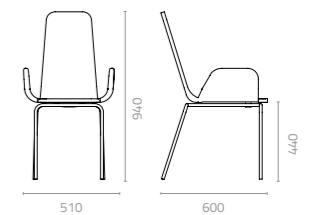

Rango chair (full weaving)
W510 x D610 x H810 x SH455mm
Packing: 0.450m³, 4pcs/stack
Stackable

Rango arm chair (full weaving)
W550 x D610 x H810 x SH455mm
Packing: 0.450m³, 4pcs/stack
Stackable

Wicker Colours:

Basket chair
W535 x D590 x H780 x SH450mm
Packing: 0.290m³, 1pc/ctn

Olivia chair
W420 x D600 x H940 x SH440mm
Packing: 0.400m³, 4pcs/stack

Olivia arm chair
W510 x D600 x H940 x SH440mm
Packing: 0.320m³, 1pc/stack