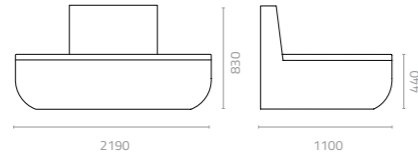

Wicker Colours:

Sunproof Fabric Colours:

Snake Love Seat Patent: 2015300859356.8
Snake Ottoman Patent: 201530059224.5

SNAKE MODULAR

Design Danny Fang

Snake semi circular sofa
W2190 x D1100 x H830 x SH440mm
Packing: 6.400m³, 2pcs/stack