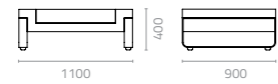

Metal Standard Colours:

Wicker Colours:

Sunproof Fabric Colours:

Attitude 2-seater sofa
W1860 x D900 x H875 x SH500mm
Packing: 1.320m³, 1pc/ctn

Attitude pouf
W1100 x D900 x H400mm
Packing: 0.430m³, 1pc/ctn