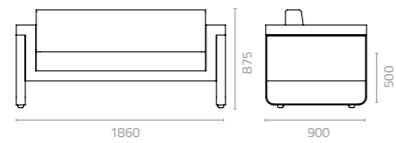

Metal Standard Colours:

Wicker Colours:

Sunproof Fabric Colours:

Attitude 2-seater sofa
W1860 x D900 x H875 x SH500mm
Packing: 1.320m³, 1pc/ctn

Attitude pouf
W1100 x D900 x H400mm
Packing: 0.430m³, 1pc/ctn