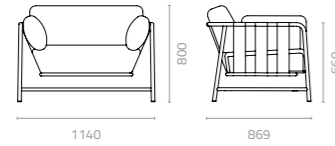

Terrence 1-seater

W1140 x D869 x H660-800mm

Packing: 0.680m³, 1pc/stack