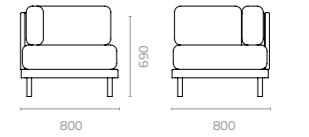

TCB sofa (right)
W1000 x D800 x H690mm
Packing: 0.616m³, 1pc/stack

TCB (THE CHINA BED)

Design Enrique Martí

TCB centre
W1000 x D800 x H690mm
Packing: 0.616m³, 1pc/stack

TCB corner
W800 x D800 x H690mm
Packing: 0.496m³, 1pc/stack