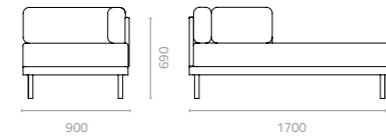

Dark Khaki JM181

Teak Wood Colour:

Natural

Metal Standard Colour:

Silver M-9

TCB lounge (right)
W900 x D1700 x H690mm
Packing: 1.158m³, 1pc/stack

TCB sofa (left)
W1200 x D800 x H690mm
Packing: 0.735m³, 1pc/stack

TCB sofa (right)
W1000 x D800 x H690mm
Packing: 0.616m³, 1pc/stack

TCB (THE CHINA BED)

Design Enrique Martí

TCB centre
W1000 x D800 x H690mm
Packing: 0.616m³, 1pc/stack

TCB corner
W800 x D800 x H690mm
Packing: 0.496m³, 1pc/stack