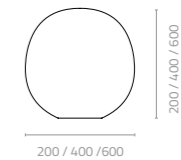

LLDPE Colours:

CUBIC & GLOBE

Cubic
W430 x D430 x H430mm
Packing: 0.087m³, 1pc/ctn

LLDPE Colours:

Globe
Ø200 x H200mm
Packing: 0.010m³, 1pc/ctn

Ø400 x H400mm
Packing: 0.070m³, 1pc/ctn

Ø600 x H600mm
Packing: 0.229m³, 1pc/ctn

Splendour round
Ø380 x H400mm
Packing: 0.060m³, 1pc/ctn

Ø450 x H880mm
Packing: 0.162m³, 1pc/ctn

METAL

RATIO

Design Enrique Martí

Ratio chair
W576 x D595 x H730 x SH445mm
Packing: 0.467m³, 4pcs/ctn
Stackable