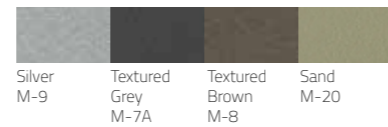

Metal Standard Colours: