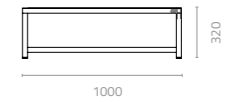

City coffee table
W1000 x D1000 x H320mm
Packing: 0.350m³, 1pc/ctn