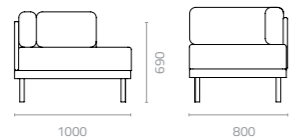

Dark Khaki JM181

Teak Wood Colour:

Natural

Metal Standard Colour:

Silver M-9

TCB lounge (right)
W900 x D1700 x H690mm
Packing: 1.158m³, 1pc/stack

TCB sofa (left)
W1200 x D800 x H690mm
Packing: 0.735m³, 1pc/stack

TCB sofa (right)
W1000 x D800 x H690mm
Packing: 0.616m³, 1pc/stack

TCB (THE CHINA BED)

Design Enrique Martí

TCB centre
W1000 x D800 x H690mm
Packing: 0.616m³, 1pc/stack

TCB corner
W800 x D800 x H690mm
Packing: 0.496m³, 1pc/stack