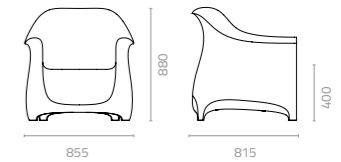

Pinch 2-seater sofa
W1425 x D815 x H880 x SH400mm
Packing: 1.060m³, 1pc/ctn