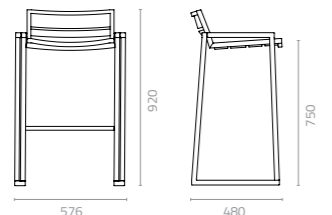

Splendour round
Ø380 x H400mm
Packing: 0.060m³, 1pc/ctn

Ø450 x H880mm
Packing: 0.162m³, 1pc/ctn

METAL

RATIO

Design Enrique Martí

Ratio chair
W576 x D595 x H730 x SH445mm
Packing: 0.467m³, 4pcs/ctn
Stackable

**Available in Batyline, wicker, Artwood, teak wood & upholstery.*

Ratio arm chair
W576 x D625 x H800 x SH445mm
Packing: 0.530m³, 4pcs/ctn
Stackable

Ratio rocking chair
W575 x D580 x H760 x SH445mm
Packing: 0.482m³, 4pcs/ctn
Stackable

Ratio barstool
W576 x D480 x H920 x SH750mm
Packing: 0.487m³, 4pcs/ctn
Stackable

Metal Standard Colours:

Batyline Colours:

Wicker Colours:

RATIO

Design Enrique Martí

Ratio bar table
Ø600 x H1060mm
Packing: 0.434m³, 1pc/stack