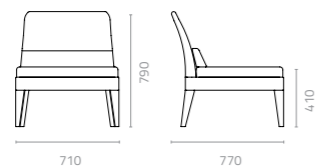

Eva dining table
W1800 x D900 x H750mm
Packing: 1.030m³, 1set/2ctn

Eva coffee table
W1000 x D600 x H420mm (Top)
Packing: 0.340m³, 1set/2ctn

W815 x D480 x H410mm (Base)
Packing: 0.340m³, 1set/2ctn

MASSAI

Design Enrique Martí