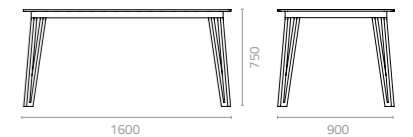

Ratio barstool
W576 x D480 x H920 x SH750mm
Packing: 0.487m³, 4pcs/ctn
Stackable

Metal Standard Colours:

Batyline Colours:

Wicker Colours:

RATIO

Design Enrique Martí

Ratio bar table
Ø600 x H1060mm
Packing: 0.434m³, 1pc/stack

**Available in phenolic top & Artwood top.*

Sunproof Fabric Colours:

Phenolic Top Colours:

Artwood Colours:

Teak Wood Colour:

Ratio dining table
W1600 x D900 x H750mm
Packing: 0.166m³, 2ctns/set

Ratio sunlounger
W650 x D2000 x H360-855mm
Packing: 0.868m³, 4pcs/stack
Stackable

ADELA

Design Enrique Martí

Adela chair
W590 x D610 x H755 x SH450mm
Packing: 0.432m³, 4pcs/ctn
Stackable

The traditional ideal of an aluminium and wood chair is reworked in the Adela, with softly rounded edges and a little broader on all sides for extra comfort.

Adela arm chair
W610 x D610 x H755 x SH450mm
Packing: 0.46m³, 4pcs/ctn
Stackable

Adela barstool
W605 x D550 x H945 x SH750mm
Packing: 0.409 m³, 2pcs/ctn
Stackable

Metal Standard Colours:

Artwood Colours: