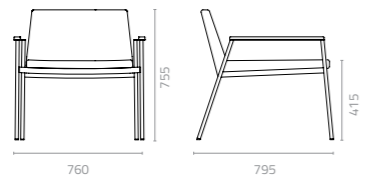

GRADIENT

Design Danny Fang

Metal Standard Colours:

Weave pattern:

GRADIENT

Design Danny Fang