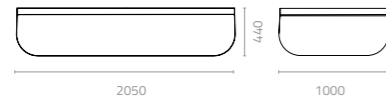

Woven

SNAKE

Design Danny Fang

Snake love seat
W2500 x D1100 x H830 x SH440mm
Packing: 3.100m³, 2pcs/stack

Snake ottoman
W2050 x D1000 x H440mm
Packing: 4.700m³, 5pcs/stack

Snake cocktail table
Ø1040 x H470mm
Packing: 2.120m³, 4pcs/stack

There is something inviting about furniture that features graceful flowing curves, especially when arranged harmoniously together. The modular Snake Series beckons temptingly with a cosy flat wicker love seat that partners a matching ottoman and cocktail table. This aluminium-framed collection is ideal for lounge and waiting areas and in corporate environments.

Wicker Colours:

Sunproof Fabric Colours:

Snake Love Seat Patent: 2015300859356.8
Snake Ottoman Patent: 201530059224.5