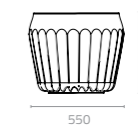

Cap stool-A
W460 x D460 x H450mm
Packing: 0.108m³, 1pc/ctn

LLDPE Colours:

Cap stool-B
W390 x D390 x H450mm
Packing: 0.079m³, 1pc/ctn

Rumble stool
W450 x D370 x H450mm
Packing: 0.080m³, 1pc/ctn

Rumble bench
W1230 x D370 x H450mm
Packing: 0.200m³, 1pc/ctn

Fin vase
 Ø550 x H465mm
 Packing: 0.160m³, 1pc/ctn

Fin vase with seat
 W1090 x D660 x H470mm
 Packing: 0.350m³, 1pc/ctn

Fin vase tall
 Ø500 x H940mm
 Packing: 0.280m³, 1pc/ctn

Terraza chair
 W690 x D690 x H850 x SH450mm
 Packing: 0.450m³, 1pc/ctn