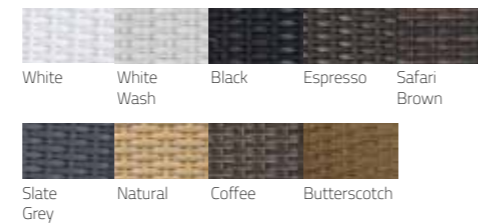

Wicker Colours:

White White Wash Black Espresso Safari Brown

Slate Grey Natural Coffee Butterscotch

Sunproof Fabric Colours:

Dark Grey 163 Cement Grey 165 Moss Green 070 Beige 142 Dark Khaki 181

Emerald 223 Velvet 110 Ocean Blue 042 Dark Grey JM163 Cement Grey JM165

Sunproof Fabric Colours:

Dark Grey 163	Cement Grey 165	Moss Green 070	Beige 142	Dark Khaki 181
------------------	--------------------	-------------------	--------------	-------------------

Emerald 223	Velvet 110	Ocean Blue 042
----------------	---------------	-------------------

Wicker Colours:

MATERIALS & SWATCHES

Metal

Standard Colours

Textured Black M-2 Black M-1 Matt Black M-3 White M-4 Textured White Wash M-4A

Silver M-9 Textured Grey M-7A Textured Brown M-8 Sand M-20

Fashion Colours

UV Resistant Environmentally Friendly

Fabric

Sunproof

Dark Grey 163 Cement Grey 165 Moss Green 070 Beige 142 Dark Khaki 181 Emerald 223

Velvet 110 Ocean Blue 042 Dark Grey JM163 Cement Grey JM165 Dark Khaki JM181