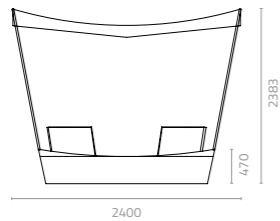

APPLE, MIKE & DREAM DOT

Apple chair

W520 x D670 x H840 x SH470mm
Packing: 0.280m³, 1pc/ctn

Mike chair

W550 x D550 x H810 x SH460mm
Packing: 0.270m³, 1pc/ctn

Dream dot day bed

W2400 x D2400 x H2383 x SH470mm
Packing: 2.700m³, 1pcs/stack