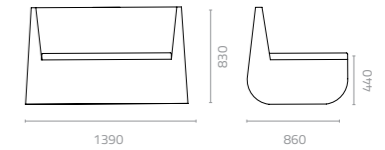

W1800 x D815 x H830 x SH440mm
Packing: 2.250m³, 2pcs/stack

Snake outer sofa
W1540 x D860 x H830 x SH440mm
Packing: 3.800m³, 2pcs/stack

SNAKE MODULAR

Design Danny Fang

Snake inner corner sofa
W1390 x D860 x H830 x SH440mm
Packing: 3.400m³, 2pcs/stack