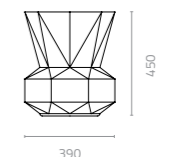

Cap stool-A
W460 x D460 x H450mm
Packing: 0.108m³, 1pc/ctn

LLDPE Colours:

Cap stool-B
W390 x D390 x H450mm
Packing: 0.079m³, 1pc/ctn

Rumble stool
W450 x D370 x H450mm
Packing: 0.080m³, 1pc/ctn

Rumble bench
W1230 x D370 x H450mm
Packing: 0.200m³, 1pc/ctn

Cap vase-A
W460 x D460 x H450mm
Packing: 0.108m³, 1pc/ctn

Cap vase-B
W390 x D390 x H450mm
Packing: 0.079m³, 1pc/ctn

NEST

Design Cilicon Faytory

Nest round bench with pot
 Ø1320 x H850 x SH480mm
 Packing: 1.560m³, 1pc/stack