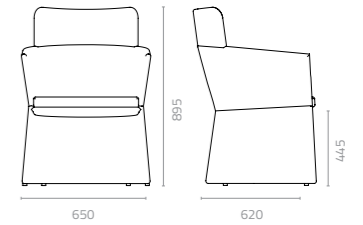

Dark Khaki JM181

Chameleon high back chair
W650 x D620 x H895 x SH445mm
Packing: 0.430m³, 1pc/ctn

Chameleon high back chair
W650 x D620 x H895 x SH445mm
Packing: 0.430m³, 1pc/ctn

ATTITUDE

Attitude 1-seater sofa
W1100 x D900 x H875 x SH500mm
Packing: 0.780m³, 1pc/ctn