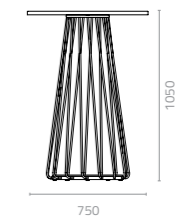

Cap stool-A
W460 x D460 x H450mm
Packing: 0.108m³, 1pc/ctn

LLDPE Colours:

Cap stool-B
W390 x D390 x H450mm
Packing: 0.079m³, 1pc/ctn

Rumble stool
W450 x D370 x H450mm
Packing: 0.080m³, 1pc/ctn

Rumble bench
W1230 x D370 x H450mm
Packing: 0.200m³, 1pc/ctn

Interlace arm chair
W590 x D585 x H770 x SH475mm
Packing: 0.420m³, 4pcs/ctn
Stackable

Interlace lounge chair
W610 x D640 x H710 x SH440mm
Packing: 0.430m³, 4pcs/ctn
Stackable

Interlace barstool
W560 x D510 x H865 x SH770mm
Packing: 0.210m³, 1pc/ctn

Metal Standard Colours:

Metal Fashion Colours:

Sunproof Fabric Colours:

Interlace Chair with Flap Patent: 201430195335.4

Interlace Barstool Patent: 201430195334.X

INTERLACE

Design Collectivo

Interlace dining table
Ø750 x H755mm
Packing: 0.460m³, 1pc/ctn

Interlace bar table
Ø750 x H1050mm
Packing: 0.550m³, 1pc/ctn

Interlace side table
Ø700 x H450mm
Packing: 0.280m³, 1pc/ctn

Interlace Nest of 2 tables
W410 x D345 x H375mm
Packing: 0.12m³, 2pcs/ctn

W500 x D370 x H335mm
Packing: 0.14m³, 2pcs/ctn