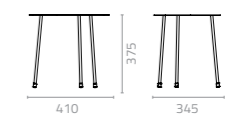

Metal Standard Colours:

Metal Fashion Colours:

Sunproof Fabric Colours:

Interlace Chair with Flap Patent: 201430195335.4

Interlace Barstool Patent: 201430195334.X

INTERLACE

Design Collectivo

Interlace dining table
Ø750 x H755mm
Packing: 0.460m³, 1pc/ctn

Interlace bar table
Ø750 x H1050mm
Packing: 0.550m³, 1pc/ctn

Interlace side table
Ø700 x H450mm
Packing: 0.280m³, 1pc/ctn

Interlace Nest of 2 tables
W410 x D345 x H375mm
Packing: 0.12m³, 2pcs/ctn

W500 x D370 x H335mm
Packing: 0.14m³, 2pcs/ctn