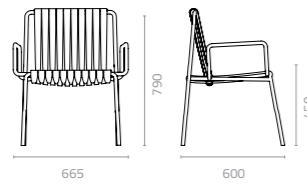

Massai arm chair
W665 x D600 x H790 x SH450mm
Packing: 0.650m³, 4pcs/ctn