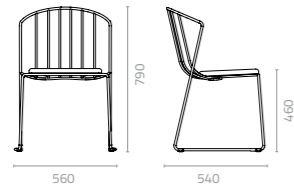

Veritas highstool
W580 x D480 x H810 x SH740mm
Packing: 0.286m³, 1pc/ctn
Stackable

Veritas barstool
W565 x D560 x H960 x SH750mm
Packing: 0.376m³, 1pc/ctn

ELLIPSE & TINA

Design Enrique Martí

Ellipse chair with sled frame
 W600 x D565 x H805 x SH445mm
 Packing: 0.400m³, 4pcs/ctn
 Stackable

Ellipse arm chair with sled frame
 W600 x D565 x H805 x SH445mm
 Packing: 0.300m³, 1pc/ctn

Tina chair
 W560 x D590 x H756 x SH440mm
 Packing: 0.397m³, 4pcs/ctn
 Stackable

Despite its lightweight appearance, the Ellipse Chair is solid and strong. Constructed wholly of mild steel, this chair has an appreciably wider girth where the backrest joins the seat. The broad panels are also contoured just right to sturdily cradle even heavy-set persons. See it in a variety of interesting colours.

Raquel lounge chair
 W700 x D700 x H780 x SH370mm
 Packing: 0.464m³, 1pc/ctn

Metal Standard Colours:

Metal Fashion Colours:

Sunproof Fabric Colours:

INTERLACE

Design Collectivo

Interlace chair with flap
W560 x D540 x H790 x SH460mm
Packing: 0.420m³, 4pcs/ctn
Stackable

Interlace arm chair
W590 x D585 x H770 x SH475mm
Packing: 0.420m³, 4pcs/ctn
Stackable

Interlace lounge chair
W610 x D640 x H710 x SH440mm
Packing: 0.430m³, 4pcs/ctn
Stackable

Interlace barstool
W560 x D510 x H865 x SH770mm
Packing: 0.210m³, 1pc/ctn