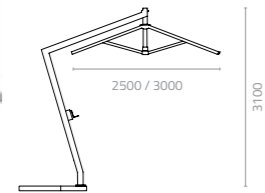

Dark Khaki JM181

Metal Colours:

Textured White Wash M-7 Textured Brown M-8

KAUAI DELUXE

Kauai Deluxe parasol
 W2500 x D2500 x H3100mm
 W3000 x D3000 x H3100mm
 Packing: 0.427m³, 7pcs/ctn

Aluminium Post

Marble with Stainless Steel Base