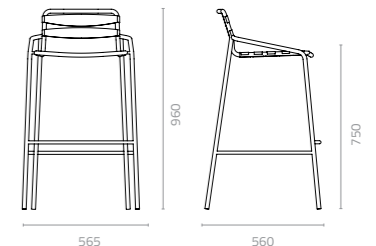

Adela arm chair
W610 x D610 x H755 x SH450mm
Packing: 0.46m³, 4pcs/ctn
Stackable

Adela barstool
W605 x D550 x H945 x SH750mm
Packing: 0.409 m³, 2pcs/ctn
Stackable

Metal Standard Colours:

Artwood Colours:

**Available in metal & Artwood*

Metal Standard Colours:

Artwood Colours:

Veritas chair
W530 x D580 x H780 x 450mm
Packing: 0.398m³, 4pcs/ctn
Stackable

Veritas arm chair
W530 x D580 x H780 x 450mm
Packing: 0.398m³, 4pcs/ctn
Stackable

Veritas highstool
W580 x D480 x H810 x SH740mm
Packing: 0.286m³, 1pc/ctn
Stackable

Veritas barstool
W565 x D560 x H960 x SH750mm
Packing: 0.376m³, 1pc/ctn

ELLIPSE & TINA

Design Enrique Martí

Ellipse chair with sled frame
 W600 x D565 x H805 x SH445mm
 Packing: 0.400m³, 4pcs/ctn
 Stackable

Ellipse arm chair with sled frame
 W600 x D565 x H805 x SH445mm
 Packing: 0.300m³, 1pc/ctn

Tina chair
 W560 x D590 x H756 x SH440mm
 Packing: 0.397m³, 4pcs/ctn
 Stackable

Despite its lightweight appearance, the Ellipse Chair is solid and strong. Constructed wholly of mild steel, this chair has an appreciably wider girth where the backrest joins the seat. The broad panels are also contoured just right to sturdily cradle even heavy-set persons. See it in a variety of interesting colours.