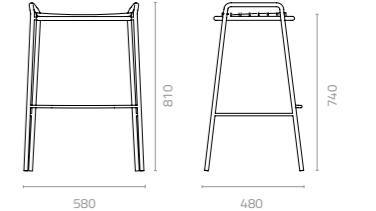

Adela arm chair
W610 x D610 x H755 x SH450mm
Packing: 0.46m³, 4pcs/ctn
Stackable

Adela barstool
W605 x D550 x H945 x SH750mm
Packing: 0.409 m³, 2pcs/ctn
Stackable

Metal Standard Colours:

Artwood Colours:

**Available in metal & Artwood*

Metal Standard Colours:

Artwood Colours:

Veritas chair
W530 x D580 x H780 x 450mm
Packing: 0.398m³, 4pcs/ctn
Stackable

Veritas arm chair
W530 x D580 x H780 x 450mm
Packing: 0.398m³, 4pcs/ctn
Stackable

Veritas highstool
W580 x D480 x H810 x SH740mm
Packing: 0.286m³, 1pc/ctn
Stackable

Veritas barstool
W565 x D560 x H960 x SH750mm
Packing: 0.376m³, 1pc/ctn

ELLIPSE & TINA

Design Enrique Martí

Ellipse chair with sled frame
 W600 x D565 x H805 x SH445mm
 Packing: 0.400m³, 4pcs/ctn
 Stackable

Ellipse arm chair with sled frame
 W600 x D565 x H805 x SH445mm
 Packing: 0.300m³, 1pc/ctn

Tina chair
 W560 x D590 x H756 x SH440mm
 Packing: 0.397m³, 4pcs/ctn
 Stackable

Despite its lightweight appearance, the Ellipse Chair is solid and strong. Constructed wholly of mild steel, this chair has an appreciably wider girth where the backrest joins the seat. The broad panels are also contoured just right to sturdily cradle even heavy-set persons. See it in a variety of interesting colours.