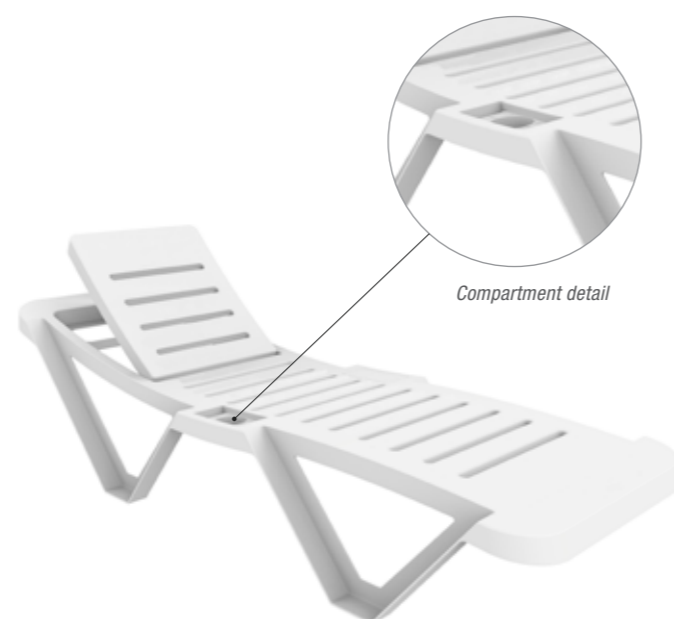

- Indoor and outdoor use
- Eco-friendly: 100% recyclable PP resins
- Colour contrasts
- Stackable Arm Chair & Bench

Net dining chair

SKY SUNLOUNGER

Imported from Spain

The Sky Sunlounger is a model of elegance and strength. A tough fibreglass polypropylene frame supports the refined mesh fabric of strong, individually PVC-polyester-coated yarns (Batyline). Discreet wheels add to the sophistication and easy transportation of this outdoor sunlounger. Sky has five positions for the backrest and is stackable up to 20 units. It also has UV protection and meets EN581 standards for outdoor sunloungers.

- Reclining backrest (5 positions)
- Wheeled, for easy manoeuvrability
- Stackable up to 20 units
- UV protection
- Meets EN 581 standards

MASTER SUNLOUNGER

Imported from Spain

Strong, stackable and easily manoeuvrable, the wheeled Master Sunlounger is just the thing for relaxing by the pool and soaking up the sun. This fully assembled white sunlounger has a classic slatted design, UV protection and an adjustable back support with five levels of settings. There are even spaces to hold a drink or two, and to store a cellphone and other knick-knacks. Master stacks up to 10 units high and meets ASTM F standards for outdoor sunloungers.

- Adjustable back support (5 levels)
- Wheeled, for easy manoeuvrability
- Store-&-hold features
- Stackable up to 10 units
- UV protection
- Meets ASTM F standards

GINA

Imported from Spain

It has a quiet presence, fits anywhere, and seems oddly familiar. That's because the Gina Chair is an updated edition of a popular historical design. Injected with fibreglass and PP using gas-assisted injection moulding technology, this light and stackable modern chair is put together with stainless steel screws and has UV protection. An Arm Chair version is also available.