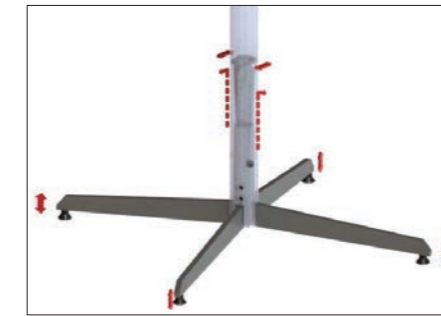

Patented Technology
Fully concealed stabilising system offers greater strength and durability.