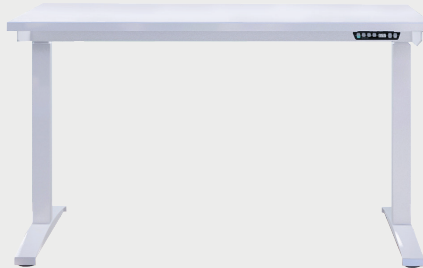

EASE TABLE
W1200 x D750 x H725-1150mm