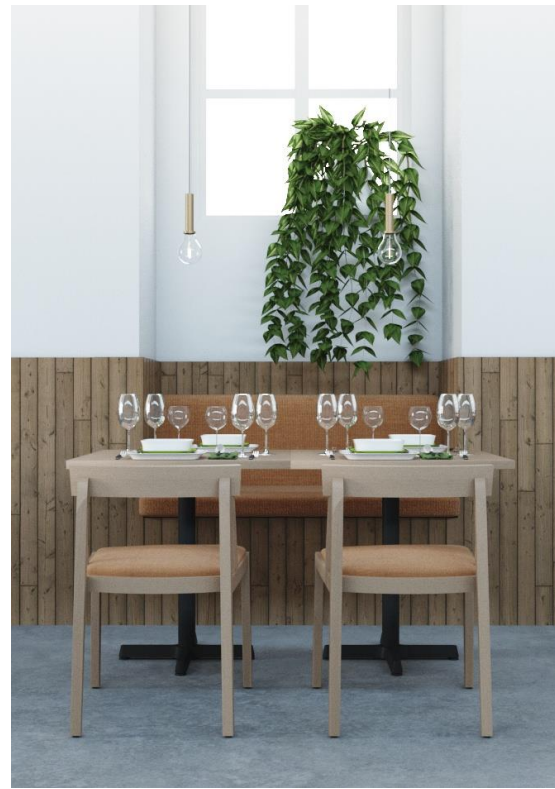

ASTRAS CHAIR
design by Enrique Martí

	W	D	H	SH
ASTRAS	530	540	770	450

Finishing

VN Natural

Matte Black

Colour

M945-6

M945-24