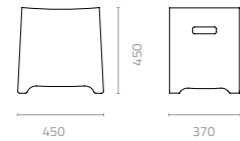

POLYETHYLENE

LIPIA & RUMBLE

Design Cilicon Faytory

Design Attribute Design

Lipia highstool
W397 x D400 x H744mm
Packing: 0.200m³, 1pc/ctn

Even more than its refined aesthetics, the functional design of the Lipia Highstool makes it an outstanding choice for university canteens, hospitality bars, transportation centres and outdoor public spaces. The two-level footrests allow people of all heights to sit comfortably.

Rumble stool
W450 x D370 x H450mm
Packing: 0.080m³, 1pc/ctn

LLDPE Colours:

Rumble bench
W1230 x D370 x H450mm
Packing: 0.200m³, 1pc/ctn

PINCH & OBIE

Design Cilicon Faytory

Design Attribute Design

This series features dramatic volume while preserving graceful, natural curves. The wide seats comfortably fit people of all sizes.