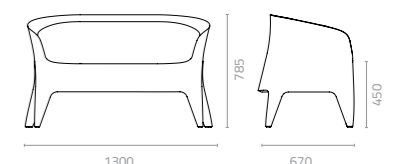

POLYETHYLENE

LIPIA & RUMBLE

Design Cilicon Faytory

Design Attribute Design

Lipia highstool
W397 x D400 x H744mm
Packing: 0.200m³, 1pc/ctn

Even more than its refined aesthetics, the functional design of the Lipia Highstool makes it an outstanding choice for university canteens, hospitality bars, transportation centres and outdoor public spaces. The two-level footrests allow people of all heights to sit comfortably.

Rumble stool
W450 x D370 x H450mm
Packing: 0.080m³, 1pc/ctn

LLDPE Colours:

Rumble bench
W1230 x D370 x H450mm
Packing: 0.200m³, 1pc/ctn

PINCH & OBIE

Design Cilicon Faytory

Design Attribute Design

This series features dramatic volume while preserving graceful, natural curves. The wide seats comfortably fit people of all sizes.

Pinch 1-seater sofa
W855 x D815 x H880 x SH400mm
Packing: 0.640m³, 1pc/ctn

Pinch 2-seater sofa
W1425 x D815 x H880 x SH400mm
Packing: 1.060m³, 1pc/ctn

Obie arm chair
W765 x D645 x H785 x SH450mm
Packing: 0.430m³, 1pc/ctn

Obie love seat
W1300 x D670 x H785 x SH450mm
Packing: 0.770m³, 1pc/ctn

Pinch 1-Seater Chair Patent: 201130137257.9

Obie Arm Chair Patent: 201030107987-X

Obie Love Seat Patent: 2010301079564

Rumble Stool Patent: 201430195302.X