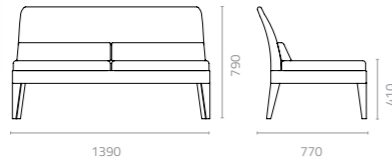

Mediterranean coffee table
W785 x D785 x H245mm
Packing: 0.202m³, 2ctn/set

Eva chair
W555 x D560 x H785 x SH450mm
Packing: 0.600m³, 4pcs/ctn

The Eva Chair is a dream come true for lovers of comfort. No cushions are needed for this wide-seated outdoor dining chair as the wicker is woven directly onto the quick-dry foam. The backseat is designed to fit snugly into the curvature of the spine and the softness of the padded seat invites you to dine in relaxed comfort in both indoor and outdoor environments.

Metal Standard Colours:

Sunproof Fabric Colours:

Wicker Colours:

Phenolic Top Colours:

Eva sofa
W1390 x D770 x H790 x SH410mm
Packing: 1.260m³, 2pcs/ctn

Eva lounge
W710 x D770 x H790 x SH410mm
Packing: 0.670m³, 2pcs/ctn

Eva dining table
W1800 x D900 x H750mm
Packing: 1.030m³, 1set/2ctn

Eva coffee table
W1000 x D600 x H420mm (Top)
Packing: 0.340m³, 1set/2ctn

W815 x D480 x H410mm (Base)
Packing: 0.340m³, 1set/2ctn

SNAKE

Design Danny Fang