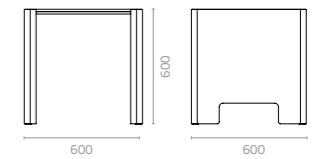

Adela barstool

W605 x D550 x H945 x SH750mm
Packing: 0.409 m³, 2pcs/ctn
Stackable

The traditional ideal of an aluminium and wood chair is reworked in the Adela, with softly rounded edges and a little broader on all sides for extra comfort.

Metal Standard Colours:

Artwood Colours:

Teak Wood Colour:

VIENNA

Design Silvia Marlia

Vienna 2-seater sofa
W1620 x D800 x H730 x SH440mm
Packing: 1.090m³, 1pc/ctn

The 1930s are back again in the reinterpreted Vienna Collection. The design and aesthetics of indoor furniture are brought outdoors, complete with aluminium castors for easy manoeuvrability in open-air spaces. In a contemporary twist, a shiny powder-coated aluminium mesh replaces the classic cane feature; all frames are made of aluminium; and the cushioned seats and backrests are in Sunproof outdoor fabric.

Vienna coffee table
W810 x D460 x H460mm
Packing: 0.241m³, 2ctn/set

Vienna side table
Ø500 x H500mm
Packing: 0.166m³, 2ctn/set

Vienna cocktail table
W970 x D460 x H710mm
Packing: 0.395m³, 2ctn/set

KUMI

Design Enrique Martí

Kumi side table
W500 x D500 x H400mm
Packing: 0.036m³, 2ctn/set

W600 x D600 x H400mm
Packing: 0.045m³, 2ctn/set

W600 x D600 x H600mm
Packing: 0.061m³, 2ctn/set

Metal Standard Colours:

Metal Fashion Colours: