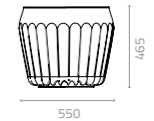

LLDPE Colours:

Fin vase
Ø550 x H465mm
Packing: 0.160m³, 1pc/ctn

Fin vase with seat
W1090 x D660 x H470mm
Packing: 0.350m³, 1pc/ctn

Fin vase tall
Ø500 x H940mm
Packing: 0.280m³, 1pc/ctn

Nest pot
Ø550 x H515mm
Packing: 0.170m³, 1pc/ctn