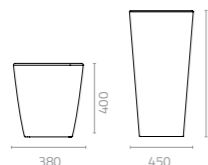

LLDPE Colours:

Fin vase
Ø550 x H465mm
Packing: 0.160m³, 1pc/ctn

Fin vase with seat
W1090 x D660 x H470mm
Packing: 0.350m³, 1pc/ctn

Fin vase tall
Ø500 x H940mm
Packing: 0.280m³, 1pc/ctn

Nest pot
Ø550 x H515mm
Packing: 0.170m³, 1pc/ctn

LLDPE Colours:

Translucent White R-1 White R-2 Black R-3 Cement R-21

Sand R-20 Lime Green R-14 Denim Blue R-23

CUBIC & GLOBE

Cubic
W430 x D430 x H430mm
Packing: 0.087m³, 1pc/ctn

LLDPE Colours:

Translucent White R-1 White R-2 Black R-3 Cement R-21

Sand R-20 Lime Green R-14 Denim Blue R-23

Globe
Ø200 x H200mm
Packing: 0.010m³, 1pc/ctn

Ø400 x H400mm
Packing: 0.070m³, 1pc/ctn

Ø600 x H600mm
Packing: 0.229m³, 1pc/ctn

Splendour round
Ø380 x H400mm
Packing: 0.060m³, 1pc/ctn

Ø450 x H880mm
Packing: 0.162m³, 1pc/ctn

ALUMINIUM

Metal

MALENA

Design Enrique Martí

Malena chair

W600 x D510 x H750 x SH440mm

Packing: 0.35m³, 2pcs/ctn