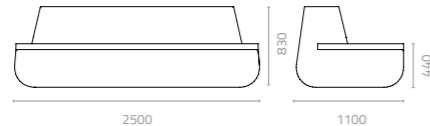

Snake love seat
W2500 x D1100 x H830 x SH440mm
Packing: 3.100m³, 2pcs/stack

There is something inviting about furniture that features graceful flowing curves, especially when arranged harmoniously together. The modular Snake Series beckons temptingly with a cosy flat wicker love seat that partners a matching ottoman and cocktail table. This aluminium-framed collection is ideal for lounge and waiting areas and in corporate environments.