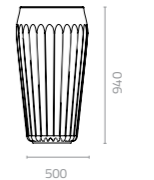

Rumble stool
W450 x D370 x H450mm
Packing: 0.080m³, 1pc/ctn

LLDPE Colours:

Rumble bench
W1230 x D370 x H450mm
Packing: 0.200m³, 1pc/ctn

PINCH & OBIE

Design Cilicon Faytory

Design Attribute Design

This series features dramatic volume while preserving graceful, natural curves. The wide seats comfortably fit people of all sizes.

LLDPE Colours:

Fin vase
Ø550 x H465mm
Packing: 0.160m³, 1pc/ctn

Fin vase with seat
W1090 x D660 x H470mm
Packing: 0.350m³, 1pc/ctn

Fin vase tall
Ø500 x H940mm
Packing: 0.280m³, 1pc/ctn

Nest pot
Ø550 x H515mm
Packing: 0.170m³, 1pc/ctn

Fin Vase Patent: 201130137208.5

Fin Vase With Seat Patent: 201130137220.6

Fin Vase Tall Patent: 201130137231.4

Nest Pot Patent: 201130137177.3

Terraza Chair Patent: 20093034019.X

SPLENDOUR

Splendour square
W320 x D320 x H740
Packing: 0.080m³, 1pc/ctn