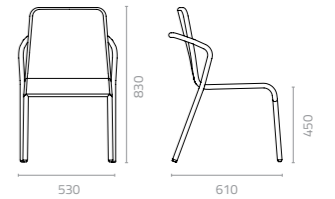

Flap chair (full weaving)

W530 x D610 x H830 x SH450mm
Packing: 0.450m³, 4pcs/ctn
Stackable

Flap arm chair (full weaving)

W530 x D610 x H830 x SH450mm
Packing: 0.450m³, 4pcs/ctn
Stackable

Rango chair (full weaving)

W510 x D610 x H810 x SH455mm
Packing: 0.450m³, 4pcs/stack
Stackable

Rango arm chair (full weaving)

W550 x D610 x H810 x SH455mm
Packing: 0.450m³, 4pcs/stack
Stackable

BASKET & OLIVIA

Design Enrique Martí

Basket chair