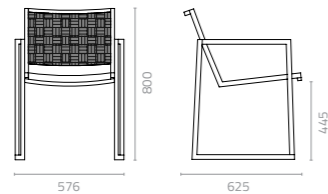

Ø450 x H880mm
Packing: 0.162m³, 1pc/ctn

ALUMINIUM

Metal

MALENA

Design Enrique Martí

Malena chair

W600 x D510 x H750 x SH440mm

Packing: 0.35m³, 2pcs/ctn

Metal Standard Colours:

Metal Fashion Colours:

RATIO

Design Enrique Martí

Ratio chair

W576 x D595 x H730 x SH445mm
Packing: 0.467m³, 4pcs/ctn
Stackable

Specifically designed for the outdoors, the Ratio Collection is a complete family and contains a Chair, Arm Chair, Dining Table, Barstool, Bar Table, Sunlounger, and even a Rocking Chair. Discreet and classically elegant, Ratio offers what its name implies: the natural attractive charm of balanced design and proportions. It's at home in any environment. Place it anywhere and it will fit right in.

**Available in Batyline, wicker, Artwood, teak wood & upholstery.*

Ratio arm chair

W576 x D625 x H800 x SH445mm
Packing: 0.530m³, 4pcs/ctn
Stackable

Ratio rocking chair

W575 x D580 x H760 x SH445mm
Packing: 0.482m³, 4pcs/ctn
Stackable

Metal Standard Colours:

Batyline Colours:

Wicker Colours:

RATIO

Design Enrique Martí

Ratio barstool

W576 x D480 x H920 x SH750mm
Packing: 0.487m³, 4pcs/ctn
Stackable

**Available in phenolic top & Artwood top.*