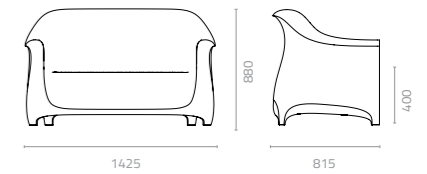

Pinch 2-seater sofa
W1425 x D815 x H880 x SH400mm
Packing: 1.060m³, 1pc/ctn