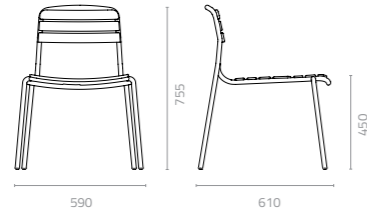

Metal Standard Colours:

Batyline Colours:

Wicker Colours:

RATIO

Design Enrique Martí

Ratio barstool

W576 x D480 x H920 x SH750mm
Packing: 0.487m³, 4pcs/ctn
Stackable

**Available in phenolic top & Artwood top.*

W650 x D2000 x H360-855mm
Packing: 0.868m³, 4pcs/stack
Stackable

ADELA

Design Enrique Martí

Adela chair

W590 x D610 x H755 x SH450mm
Packing: 0.432m³, 4pcs/ctn
Stackable

Adela arm chair

W610 x D610 x H755 x SH450mm
Packing: 0.46m³, 4pcs/ctn
Stackable

Adela barstool

W605 x D550 x H945 x SH750mm
Packing: 0.409 m³, 2pcs/ctn
Stackable

The traditional ideal of an aluminium and wood chair is reworked in the Adela, with softly rounded edges and a little broader on all sides for extra comfort.