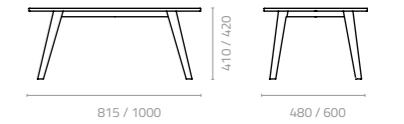

Eva dining table
W1800 x D900 x H750mm
Packing: 1.030m³, 1set/2ctn

Eva coffee table
W1000 x D600 x H420mm (Top)
Packing: 0.340m³, 1set/2ctn

W815 x D480 x H410mm (Base)
Packing: 0.340m³, 1set/2ctn

SNAKE

Design Danny Fang