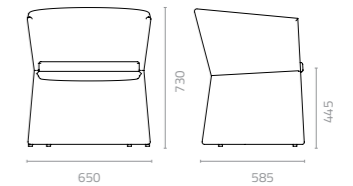

W1200 x D815 x H830 x SH440mm
Packing: 1.440m³, 2pcs/stack

W1800 x D815 x H830 x SH440mm
Packing: 2.250m³, 2pcs/stack

Snake outer sofa
W1540 x D860 x H830 x SH440mm
Packing: 3.800m³, 2pcs/stack

Snake Love Seat Patent: 2015300859356.8
Snake Ottoman Patent: 201530059224.5

Snake curved end sofa (left/right)
W1300 x D1130 x H830 x SH440mm
Packing: 5.300m³, 2pcs/stac

Wicker Colours:

Sunproof Fabric Colours:

CHAMELEON

Design Enrique Marti

As its name suggests, blending into the surroundings comes naturally to the Chameleon Chair. Or if preferred, make this cushioned and aluminium-framed lounge chair stand out in outdoor spaces. Just choose between a high backrest or a low one, bare or covered legs, and Sunproof rope, round nylon wicker or Batyline. It can even be an upholstered chair. And have we mentioned the wide range of colours available?

Chameleon chair
W650 x D585 x H730 x SH445mm
Packing: 0.350m³, 1pc/ctn

Chameleon chair
W650 x D585 x H730 x SH445mm
Packing: 0.350m³, 1pc/ctn

Chameleon 4L chair
W650 x D585 x H730 x SH445mm
Packing: 0.350m³, 1pc/ctn