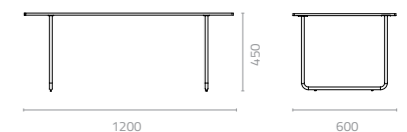

Leon coffee table
W1200 x D600 x H450mm
Packing: 0.372m³, 1pc/ctn