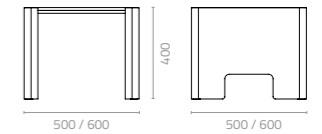

Adela barstool

W605 x D550 x H945 x SH750mm
Packing: 0.409 m³, 2pcs/ctn
Stackable

The traditional ideal of an aluminium and wood chair is reworked in the Adela, with softly rounded edges and a little broader on all sides for extra comfort.

Metal Standard Colours:

Artwood Colours:

Teak Wood Colour:

VIENNA

Design Silvia Marlia

Vienna 2-seater sofa
W1620 x D800 x H730 x SH440mm
Packing: 1.090m³, 1pc/ctn

The 1930s are back again in the reinterpreted Vienna Collection. The design and aesthetics of indoor furniture are brought outdoors, complete with aluminium castors for easy manoeuvrability in open-air spaces. In a contemporary twist, a shiny powder-coated aluminium mesh replaces the classic cane feature; all frames are made of aluminium; and the cushioned seats and backrests are in Sunproof outdoor fabric.

Vienna coffee table
W810 x D460 x H460mm
Packing: 0.241m³, 2ctn/set

Vienna side table
Ø500 x H500mm
Packing: 0.166m³, 2ctn/set

Vienna cocktail table
W970 x D460 x H710mm
Packing: 0.395m³, 2ctn/set

KUMI

Design Enrique Martí

Kumi side table
W500 x D500 x H400mm
Packing: 0.036m³, 2ctn/set

W600 x D600 x H400mm
Packing: 0.045m³, 2ctn/set

W600 x D600 x H600mm
Packing: 0.061m³, 2ctn/set

Metal Standard Colours:

Metal Fashion Colours: