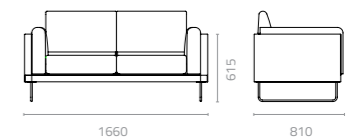

Wicker Colours:

Sunproof Fabric Colours:

Metal Frame Colour:

Moel 1-seater sofa
W1010 x D810 x H615 x SH400mm
Packing: 0.563m³, 1pc/stack

Moel 2-seater sofa
W1660 x D810 x H615 x SH400mm
Packing: 0.916m³, 1pc/stack

Moel 3-seater sofa
W2180 x D810 x H615 x SH400mm
Packing: 1.197m³, 1pc/stack

Leon coffee table
W1200 x D600 x H450mm
Packing: 0.372m³, 1pc/ctn

MEDITERRANEAN

Design Enrique Martí

MEDITERRANEAN

Design Enrique Martí