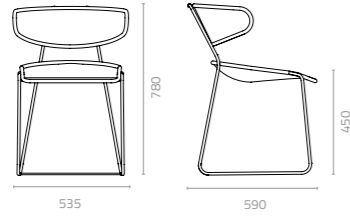

Flap chair (full weaving)

W530 x D610 x H830 x SH450mm
Packing: 0.450m³, 4pcs/ctn
Stackable

Flap arm chair (full weaving)

W530 x D610 x H830 x SH450mm
Packing: 0.450m³, 4pcs/ctn
Stackable

Rango chair (full weaving)

W510 x D610 x H810 x SH455mm
Packing: 0.450m³, 4pcs/stack
Stackable

Rango arm chair (full weaving)

W550 x D610 x H810 x SH455mm
Packing: 0.450m³, 4pcs/stack
Stackable

BASKET & OLIVIA

Design Enrique Martí

Basket chair

W535 x D590 x H780 x SH450mm

Packing: 0.290m³, 1pc/ctn

Olivia chair

W420 x D600 x H940 x SH440mm

Packing: 0.400m³, 4pcs/stack

Olivia arm chair

W510 x D600 x H940 x SH440mm

Packing: 0.320m³, 1pc/stack