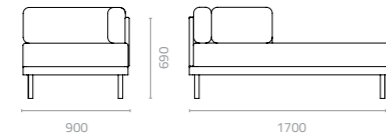

Silver
M-9

TCB lounge (right)
W900 x D1700 x H690 x SH400mm
Packing: 1.158m³, 1pc/stack

TCB sofa (left)
W1200 x D800 x H690 x SH400mm
Packing: 0.735m³, 1pc/stack

TCB sofa (right)
W1000 x D800 x H690 x SH400mm
Packing: 0.616m³, 1pc/stack