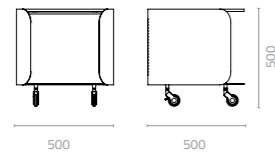

W650 x D2000 x H360-855mm
Packing: 0.868m³, 4pcs/stack
Stackable

ADELA

Design Enrique Martí

Adela chair

W590 x D610 x H755 x SH450mm
Packing: 0.432m³, 4pcs/ctn
Stackable

Adela arm chair

W610 x D610 x H755 x SH450mm
Packing: 0.46m³, 4pcs/ctn
Stackable

Adela barstool

W605 x D550 x H945 x SH750mm
Packing: 0.409 m³, 2pcs/ctn
Stackable

The traditional ideal of an aluminium and wood chair is reworked in the Adela, with softly rounded edges and a little broader on all sides for extra comfort.

Metal Standard Colours:

Artwood Colours:

Teak Wood Colour:

VIENNA

Design Silvia Marlia

Vienna 2-seater sofa
W1620 x D800 x H730 x SH440mm
Packing: 1.090m³, 1pc/ctn

The 1930s are back again in the reinterpreted Vienna Collection. The design and aesthetics of indoor furniture are brought outdoors, complete with aluminium castors for easy manoeuvrability in open-air spaces. In a contemporary twist, a shiny powder-coated aluminium mesh replaces the classic cane feature; all frames are made of aluminium; and the cushioned seats and backrests are in Sunproof outdoor fabric.

Vienna coffee table
W810 x D460 x H460mm
Packing: 0.241m³, 2ctn/set

Vienna side table
Ø500 x H500mm
Packing: 0.166m³, 2ctn/set

Vienna cocktail table
W970 x D460 x H710mm
Packing: 0.395m³, 2ctn/set

KUMI

Design Enrique Martí