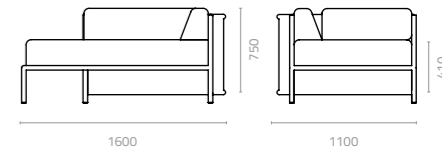

Attitude pouf
W1100 x D900 x H400mm
Packing: 0.430m³, 1pc/ctn

Attitude coffee table
W1100 x D900 x H390mm
Packing: 0.390m³, 1pc/ctn

Attitude double sunbed
W1680 x D2000 x H935 x SH380mm
Packing: 1.170m³, 1pc/ctn

Sky centre unit
W1000 x D1100 x H750 x SH410mm
Packing: 1.050m³, 1pc/ctn

Sky corner unit
W1100 x D1100 x H750 x SH410mm
Packing: 1.150m³, 1pc/ctn

SKY

Sky pouf
W1000 x D1000 x H410mm
Packing: 0.440m³, 1pc/ctn

Sky arm chaise lounge
W1600 x D1100 x H750 x SH410mm
Packing: 1.670m³, 1pc/ctn

APPLE, MIKE & DREAM DOT

Apple chair

W520 x D670 x H840 x SH470mm
Packing: 0.280m³, 1pc/ctn

Mike chair

W550 x D550 x H810 x SH460mm
Packing: 0.270m³, 1pc/ctn