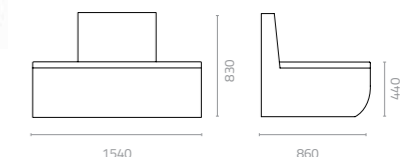

Snake outer sofa
W1540 x D860 x H830 x SH440mm
Packing: 3.800m³, 2pcs/stack

Snake Love Seat Patent: 2015300859356.8
Snake Ottoman Patent: 201530059224.5