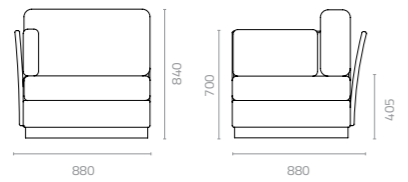

Mediterranean centre sofa
W785 x D880 x H840 x SH405mm
Packing: 0.541m³, 1pc/ctn

Mediterranean ottoman
W785 x D785 x H405mm
Packing: 0.289m³, 1pc/ctn

Mediterranean side table
W1090 x D685 x H245mm
Packing: 0.095m³, 2ctn/set