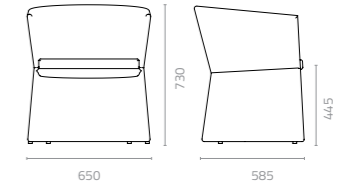

W1200 x D815 x H830 x SH440mm
Packing: 1.440m³, 2pcs/stack

W1800 x D815 x H830 x SH440mm
Packing: 2.250m³, 2pcs/stack

Snake outer sofa
W1540 x D860 x H830 x SH440mm
Packing: 3.800m³, 2pcs/stack

Snake Love Seat Patent: 2015300859356.8
Snake Ottoman Patent: 201530059224.5

Snake curved end sofa (left/right)
W1300 x D1130 x H830 x SH440mm
Packing: 5.300m³, 2pcs/stac

Wicker Colours:

Sunproof Fabric Colours:

CHAMELEON

Design Enrique Marti

As its name suggests, blending into the surroundings comes naturally to the Chameleon Chair. Or if preferred, make this cushioned and aluminium-framed lounge chair stand out in outdoor spaces. Just choose between a high backrest or a low one, bare or covered legs, and Sunproof rope, round nylon wicker or Batyline. It can even be an upholstered chair. And have we mentioned the wide range of colours available?

Chameleon chair
W650 x D585 x H730 x SH445mm
Packing: 0.350m³, 1pc/ctn

Chameleon chair
W650 x D585 x H730 x SH445mm
Packing: 0.350m³, 1pc/ctn

Chameleon 4L chair
W650 x D585 x H730 x SH445mm
Packing: 0.350m³, 1pc/ctn