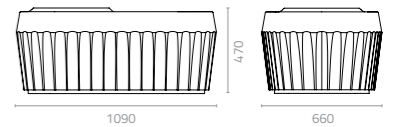

Rumble stool
W450 x D370 x H450mm
Packing: 0.080m³, 1pc/ctn

LLDPE Colours:

Rumble bench
W1230 x D370 x H450mm
Packing: 0.200m³, 1pc/ctn

PINCH & OBIE

Design Cilicon Faytory

Design Attribute Design

This series features dramatic volume while preserving graceful, natural curves. The wide seats comfortably fit people of all sizes.

LLDPE Colours:

Fin vase
Ø550 x H465mm
Packing: 0.160m³, 1pc/ctn

Fin vase with seat
W1090 x D660 x H470mm
Packing: 0.350m³, 1pc/ctn

Fin vase tall
Ø500 x H940mm
Packing: 0.280m³, 1pc/ctn

Nest pot
Ø550 x H515mm
Packing: 0.170m³, 1pc/ctn