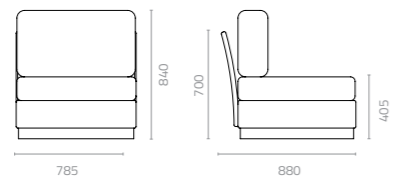

Mediterranean centre sofa
W785 x D880 x H840 x SH405mm
Packing: 0.541m³, 1pc/ctn