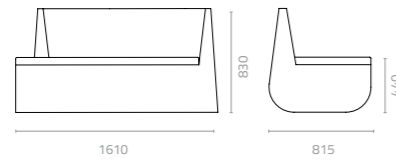

W1200 x D815 x H830 x SH440mm
Packing: 1.440m³, 2pcs/stack

W1800 x D815 x H830 x SH440mm
Packing: 2.250m³, 2pcs/stack

Snake outer sofa
W1540 x D860 x H830 x SH440mm
Packing: 3.800m³, 2pcs/stack

Snake Love Seat Patent: 2015300859356.8
Snake Ottoman Patent: 201530059224.5

SNAKE MODULAR

Design Danny Fang

Snake inner corner sofa
W1390 x D860 x H830 x SH440mm
Packing: 3.400m³, 2pcs/stack

Snake straight end sofa (left/right)
W1610 x D815 x H830 x SH440mm
Packing: 1.920m³, 2pcs/stack