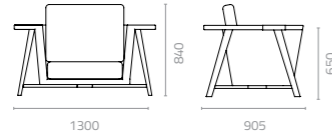

Neo 1-seater sofa
W1300 x D905 x H840 x SH390mm
Packing: 0.846m³, 1pc/stack