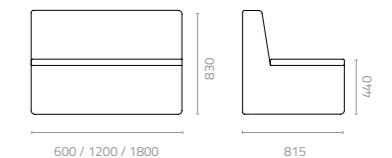

W1800 x D815 x H830 x SH440mm
Packing: 2.250m³, 2pcs/stack