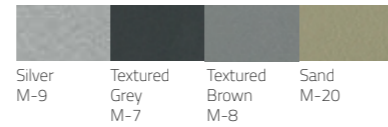

Metal Standard Colours: