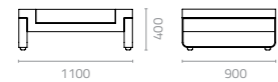

Attitude pouf
W1100 x D900 x H400mm
Packing: 0.430m³, 1pc/ctn

Attitude coffee table
W1100 x D900 x H390mm
Packing: 0.390m³, 1pc/ctn

Attitude double sunbed
W1680 x D2000 x H935 x SH380mm
Packing: 1.170m³, 1pc/ctn