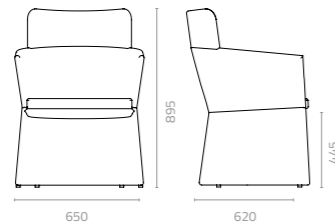

W1200 x D815 x H830 x SH440mm
Packing: 1.440m³, 2pcs/stack

W1800 x D815 x H830 x SH440mm
Packing: 2.250m³, 2pcs/stack

Snake outer sofa
W1540 x D860 x H830 x SH440mm
Packing: 3.800m³, 2pcs/stack

Snake Love Seat Patent: 2015300859356.8
Snake Ottoman Patent: 201530059224.5

Chameleon chair
W650 x D585 x H730 x SH445mm
Packing: 0.350m³, 1pc/ctn

Chameleon chair
W650 x D585 x H730 x SH445mm
Packing: 0.350m³, 1pc/ctn

Chameleon 4L chair
W650 x D585 x H730 x SH445mm
Packing: 0.350m³, 1pc/ctn

Batyline Colours:

Sunproof Fabric Colours:

CHAMELEON

Design Enrique Martí

Chameleon high back chair
W650 x D620 x H895 x SH445mm
Packing: 0.430m³, 1pc/ctn

Chameleon high back chair
W650 x D620 x H895 x SH445mm
Packing: 0.430m³, 1pc/ctn