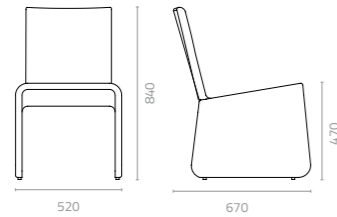

Sky centre unit
W1000 x D1100 x H750 x SH410mm
Packing: 1.050m³, 1pc/ctn

Sky corner unit
W1100 x D1100 x H750 x SH410mm
Packing: 1.150m³, 1pc/ctn

SKY

Sky pouf
W1000 x D1000 x H410mm
Packing: 0.440m³, 1pc/ctn

Sky arm chaise lounge
W1600 x D1100 x H750 x SH410mm
Packing: 1.670m³, 1pc/ctn

APPLE, MIKE & DREAM DOT

Apple chair

W520 x D670 x H840 x SH470mm
Packing: 0.280m³, 1pc/ctn

Mike chair

W550 x D550 x H810 x SH460mm
Packing: 0.270m³, 1pc/ctn

Dream dot day bed

W2400 x D2400 x H2383 x SH470mm
Packing: 2.700m³, 1pcs/stack

Wicker Colours:

White White Wash Black Espresso Safari Brown

Slate Grey Natural Coffee Butterscotch

Sunproof Fabric Colours:

Dark Grey 163 Cement Grey 165 Moss Green 070 Beige 142 Dark Khaki 181