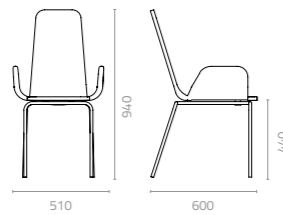

W510 x D610 x H810 x SH455mm
Packing: 0.450m³, 4pcs/stack
Stackable

Rango arm chair (full weaving)

W550 x D610 x H810 x SH455mm
Packing: 0.450m³, 4pcs/stack
Stackable

BASKET & OLIVIA

Design Enrique Martí

Basket chair

W535 x D590 x H780 x SH450mm

Packing: 0.290m³, 1pc/ctn

Olivia chair

W420 x D600 x H940 x SH440mm

Packing: 0.400m³, 4pcs/stack

Olivia arm chair

W510 x D600 x H940 x SH440mm

Packing: 0.320m³, 1pc/stack