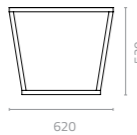

Metal Frame Colour:

Stainless Steel

KUTA

Kuta basket X-large
W540 x D540 x H1140mm
Packing: 0.35m³, 1pc/stack

Kuta basket large
W440 x D440 x H870mm
Packing: 0.180m³, 1pc/stack

Kuta basket medium
W620 x D620 x H520mm
Packing: 0.210m³, 1pc/stack

Kuta basket small
W540 x D540 x H450mm
Packing: 0.140m³, 1pc/stack

The Kuta Basket clearly adds a touch of class to any potted plant. Made of flat wicker on an aluminium frame, the basket is weather-resistant and can be placed either indoors or outdoors. It is available in four sizes of various heights and widths as well as in a range of colours.