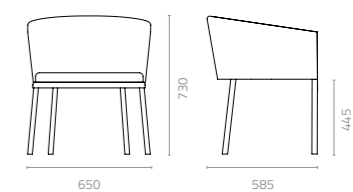

W1200 x D815 x H830 x SH440mm
Packing: 1.440m³, 2pcs/stack

W1800 x D815 x H830 x SH440mm
Packing: 2.250m³, 2pcs/stack

Snake outer sofa
W1540 x D860 x H830 x SH440mm
Packing: 3.800m³, 2pcs/stack

Snake Love Seat Patent: 2015300859356.8
Snake Ottoman Patent: 201530059224.5

Snake curved end sofa (left/right)
W1300 x D1130 x H830 x SH440mm
Packing: 5.300m³, 2pcs/stac

Wicker Colours:

Sunproof Fabric Colours:

CHAMELEON

Design Enrique Marti

As its name suggests, blending into the surroundings comes naturally to the Chameleon Chair. Or if preferred, make this cushioned and aluminium-framed lounge chair stand out in outdoor spaces. Just choose between a high backrest or a low one, bare or covered legs, and Sunproof rope, round nylon wicker or Batyline. It can even be an upholstered chair. And have we mentioned the wide range of colours available?

Chameleon chair
W650 x D585 x H730 x SH445mm
Packing: 0.350m³, 1pc/ctn

Chameleon chair
W650 x D585 x H730 x SH445mm
Packing: 0.350m³, 1pc/ctn

Chameleon 4L chair
W650 x D585 x H730 x SH445mm
Packing: 0.350m³, 1pc/ctn