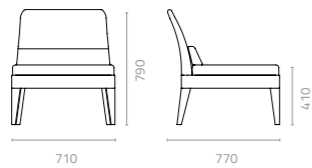

Mediterranean coffee table
W785 x D785 x H245mm
Packing: 0.202m³, 2ctn/set

Eva chair
W555 x D560 x H785 x SH450mm
Packing: 0.600m³, 4pcs/ctn

The Eva Chair is a dream come true for lovers of comfort. No cushions are needed for this wide-seated outdoor dining chair as the wicker is woven directly onto the quick-dry foam. The backseat is designed to fit snugly into the curvature of the spine and the softness of the padded seat invites you to dine in relaxed comfort in both indoor and outdoor environments.

Metal Standard Colours:

Sunproof Fabric Colours:

Wicker Colours:

Phenolic Top Colours:

Eva sofa
W1390 x D770 x H790 x SH410mm
Packing: 1.260m³, 2pcs/ctn

Eva lounge
W710 x D770 x H790 x SH410mm
Packing: 0.670m³, 2pcs/ctn

Eva dining table
W1800 x D900 x H750mm
Packing: 1.030m³, 1set/2ctn

Eva coffee table
W1000 x D600 x H420mm (Top)
Packing: 0.340m³, 1set/2ctn

W815 x D480 x H410mm (Base)
Packing: 0.340m³, 1set/2ctn

SNAKE

Design Danny Fang