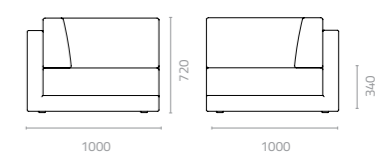

Zen centre sofa
W900 x D1000 x H720 x SH340mm
Packing: 0.260m³, 1pc/ctn

Zen corner sofa
W1000 x D1000 x H720 x SH340mm
Packing: 0.770m³, 1pc/ctn

Zen pouf
W1000 x D900 x H340mm
Packing: 0.360m³, 1pc/ctn

Zen sunbed
W1900 x D700 x H330-820mm
Packing: 0.470m³, 1pc/ctn