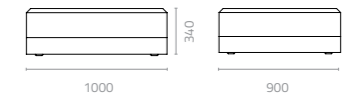

Zen centre sofa
W900 x D1000 x H720 x SH340mm
Packing: 0.260m³, 1pc/ctn

Zen corner sofa
W1000 x D1000 x H720 x SH340mm
Packing: 0.770m³, 1pc/ctn

Zen pouf
W1000 x D900 x H340mm
Packing: 0.360m³, 1pc/ctn

Zen sunbed
W1900 x D700 x H330-820mm
Packing: 0.470m³, 1pc/ctn