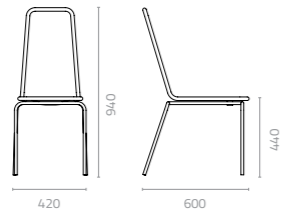

Flap chair (full weaving)

W530 x D610 x H830 x SH450mm
Packing: 0.450m³, 4pcs/ctn
Stackable

Flap arm chair (full weaving)

W530 x D610 x H830 x SH450mm
Packing: 0.450m³, 4pcs/ctn
Stackable

Rango chair (full weaving)

W510 x D610 x H810 x SH455mm
Packing: 0.450m³, 4pcs/stack
Stackable

Rango arm chair (full weaving)

W550 x D610 x H810 x SH455mm
Packing: 0.450m³, 4pcs/stack
Stackable

BASKET & OLIVIA

Design Enrique Martí

Basket chair

W535 x D590 x H780 x SH450mm

Packing: 0.290m³, 1pc/ctn

Olivia chair

W420 x D600 x H940 x SH440mm

Packing: 0.400m³, 4pcs/stack

Olivia arm chair

W510 x D600 x H940 x SH440mm

Packing: 0.320m³, 1pc/stack