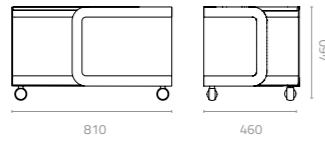

W650 x D2000 x H360-855mm
Packing: 0.868m³, 4pcs/stack
Stackable

ADELA

Design Enrique Martí

Adela chair

W590 x D610 x H755 x SH450mm
Packing: 0.432m³, 4pcs/ctn
Stackable

Adela arm chair

W610 x D610 x H755 x SH450mm
Packing: 0.46m³, 4pcs/ctn
Stackable

Adela barstool

W605 x D550 x H945 x SH750mm
Packing: 0.409 m³, 2pcs/ctn
Stackable

The traditional ideal of an aluminium and wood chair is reworked in the Adela, with softly rounded edges and a little broader on all sides for extra comfort.

Vienna coffee table
W810 x D460 x H460mm
Packing: 0.241m³, 2ctn/set

Vienna side table
Ø500 x H500mm
Packing: 0.166m³, 2ctn/set

Vienna cocktail table
W970 x D460 x H710mm
Packing: 0.395m³, 2ctn/set

KUMI

Design Enrique Martí