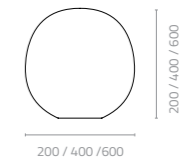

LLDPE Colours:

Fin vase
Ø550 x H465mm
Packing: 0.160m³, 1pc/ctn

Fin vase with seat
W1090 x D660 x H470mm
Packing: 0.350m³, 1pc/ctn

Fin vase tall
Ø500 x H940mm
Packing: 0.280m³, 1pc/ctn

Nest pot
Ø550 x H515mm
Packing: 0.170m³, 1pc/ctn

LLDPE Colours:

Translucent White R-1 White R-2 Black R-3 Cement R-21

Sand R-20 Lime Green R-14 Denim Blue R-23

CUBIC & GLOBE

Cubic
W430 x D430 x H430mm
Packing: 0.087m³, 1pc/ctn

LLDPE Colours:

Translucent White R-1 White R-2 Black R-3 Cement R-21

Sand R-20 Lime Green R-14 Denim Blue R-23

Globe
Ø200 x H200mm
Packing: 0.010m³, 1pc/ctn

Ø400 x H400mm
Packing: 0.070m³, 1pc/ctn

Ø600 x H600mm
Packing: 0.229m³, 1pc/ctn

Splendour round
Ø380 x H400mm
Packing: 0.060m³, 1pc/ctn