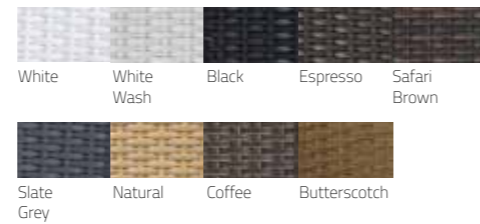

Metal Standard Colours:

Batyline Colours:

Wicker Colours:

RATIO

Design Enrique Martí

Ratio barstool

W576 x D480 x H920 x SH750mm
Packing: 0.487m³, 4pcs/ctn
Stackable

**Available in phenolic top & Artwood top.*

Sunproof Fabric Colours:

| | | | | |
|------------------|--------------------|-------------------|--------------|-------------------|
| Dark Grey 163 | Cement Grey 165 | Moss Green 070 | Beige 142 | Dark Khaki 181 |
|------------------|--------------------|-------------------|--------------|-------------------|