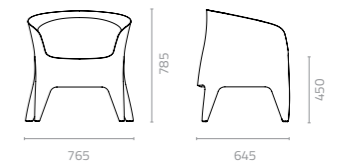

POLYETHYLENE

LIPIA & RUMBLE

Design Cilicon Faytory

Design Attribute Design

Lipia highstool
W397 x D400 x H744mm
Packing: 0.200m³, 1pc/ctn

Even more than its refined aesthetics, the functional design of the Lipia Highstool makes it an outstanding choice for university canteens, hospitality bars, transportation centres and outdoor public spaces. The two-level footrests allow people of all heights to sit comfortably.

Rumble stool
W450 x D370 x H450mm
Packing: 0.080m³, 1pc/ctn

LLDPE Colours:

Rumble bench
W1230 x D370 x H450mm
Packing: 0.200m³, 1pc/ctn

PINCH & OBIE

Design Cilicon Faytory

Design Attribute Design

This series features dramatic volume while preserving graceful, natural curves. The wide seats comfortably fit people of all sizes.

Pinch 1-seater sofa
W855 x D815 x H880 x SH400mm
Packing: 0.640m³, 1pc/ctn

Pinch 2-seater sofa
W1425 x D815 x H880 x SH400mm
Packing: 1.060m³, 1pc/ctn

Obie arm chair
W765 x D645 x H785 x SH450mm
Packing: 0.430m³, 1pc/ctn