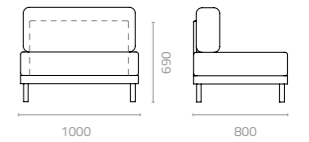

Silver
M-9

TCB lounge (right)
W900 x D1700 x H690 x SH400mm
Packing: 1.158m³, 1pc/stack

TCB sofa (left)
W1200 x D800 x H690 x SH400mm
Packing: 0.735m³, 1pc/stack

TCB sofa (right)
W1000 x D800 x H690 x SH400mm
Packing: 0.616m³, 1pc/stack

TCB (THE CHINA BED)

Design Enrique Martí

TCB centre
W1000 x D800 x H690 x SH400mm
Packing: 0.616m³, 1pc/stack

TCB corner
W800 x D800 x H690 x SH400mm
Packing: 0.496m³, 1pc/stack

TCB (The China Bed) Design by Enrique Martí