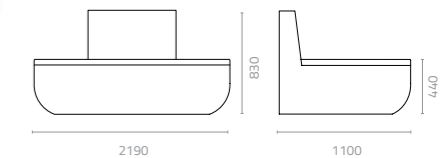

Wicker Colours:

Sunproof Fabric Colours:

Modular Set 1

Modular Set 2

Modular Set 3

Modular Set 4

Snake semi circular sofa
W2190 x D1100 x H830 x SH440mm
Packing: 6.400m³, 2pcs/stack

Snake centre sofa
W600 x D815 x H830 x SH440mm
Packing: 0.700m³, 2pcs/stack