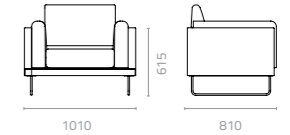

Wicker Colours:

Sunproof Fabric Colours:

Metal Frame Colour:

Moel 1-seater sofa
W1010 x D810 x H615 x SH400mm
Packing: 0.563m³, 1pc/stack

Moel 2-seater sofa
W1660 x D810 x H615 x SH400mm
Packing: 0.916m³, 1pc/stack

Moel 3-seater sofa
W2180 x D810 x H615 x SH400mm
Packing: 1.197m³, 1pc/stack

Leon coffee table
W1200 x D600 x H450mm
Packing: 0.372m³, 1pc/ctn

MEDITERRANEAN

Design Enrique Martí

MEDITERRANEAN

Design Enrique Martí