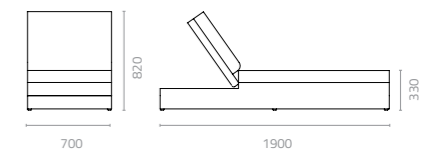

Zen centre sofa
W900 x D1000 x H720 x SH340mm
Packing: 0.260m³, 1pc/ctn

Zen corner sofa
W1000 x D1000 x H720 x SH340mm
Packing: 0.770m³, 1pc/ctn

Zen pouf
W1000 x D900 x H340mm
Packing: 0.360m³, 1pc/ctn

Zen sunbed
W1900 x D700 x H330-820mm
Packing: 0.470m³, 1pc/ctn