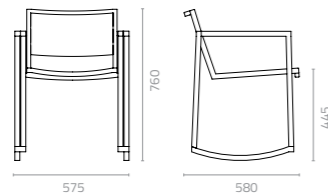

Metal Standard Colours:

Metal Fashion Colours:

RATIO

Design Enrique Martí

Ratio chair

W576 x D595 x H730 x SH445mm
Packing: 0.467m³, 4pcs/ctn
Stackable

Specifically designed for the outdoors, the Ratio Collection is a complete family and contains a Chair, Arm Chair, Dining Table, Barstool, Bar Table, Sunlounger, and even a Rocking Chair. Discreet and classically elegant, Ratio offers what its name implies: the natural attractive charm of balanced design and proportions. It's at home in any environment. Place it anywhere and it will fit right in.

**Available in Batyline, wicker, Artwood, teak wood & upholstery.*

Ratio arm chair

W576 x D625 x H800 x SH445mm
Packing: 0.530m³, 4pcs/ctn
Stackable

Ratio rocking chair

W575 x D580 x H760 x SH445mm
Packing: 0.482m³, 4pcs/ctn
Stackable

Metal Standard Colours:

Batyline Colours:

Wicker Colours:

RATIO

Design Enrique Martí

Ratio barstool

W576 x D480 x H920 x SH750mm
Packing: 0.487m³, 4pcs/ctn
Stackable

**Available in phenolic top & Artwood top.*

W650 x D2000 x H360-855mm
Packing: 0.868m³, 4pcs/stack
Stackable

ADELA

Design Enrique Martí

Adela chair

W590 x D610 x H755 x SH450mm
Packing: 0.432m³, 4pcs/ctn
Stackable

Adela arm chair

W610 x D610 x H755 x SH450mm
Packing: 0.46m³, 4pcs/ctn
Stackable