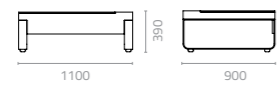

Attitude pouf
W1100 x D900 x H400mm
Packing: 0.430m³, 1pc/ctn

Attitude coffee table
W1100 x D900 x H390mm
Packing: 0.390m³, 1pc/ctn

Attitude double sunbed
W1680 x D2000 x H935 x SH380mm
Packing: 1.170m³, 1pc/ctn