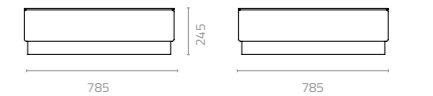

Mediterranean coffee table
W785 x D785 x H245mm
Packing: 0.202m³, 2ctn/set