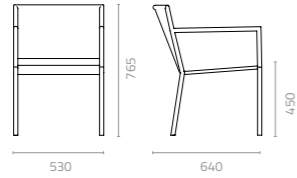

Sky arm chair
W530 x D640 x H765 x SH450mm
Packing: 0.290m³, 1pc/ctn