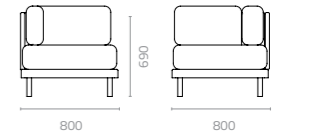

Silver
M-9

TCB lounge (right)
W900 x D1700 x H690 x SH400mm
Packing: 1.158m³, 1pc/stack

TCB sofa (left)
W1200 x D800 x H690 x SH400mm
Packing: 0.735m³, 1pc/stack

TCB sofa (right)
W1000 x D800 x H690 x SH400mm
Packing: 0.616m³, 1pc/stack

TCB (THE CHINA BED)

Design Enrique Martí

TCB centre
W1000 x D800 x H690 x SH400mm
Packing: 0.616m³, 1pc/stack

TCB corner
W800 x D800 x H690 x SH400mm
Packing: 0.496m³, 1pc/stack

TCB (The China Bed) Design by Enrique Martí