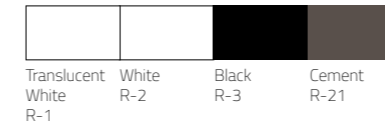

LLDPE Colours:

Fin vase
Ø550 x H465mm
Packing: 0.160m³, 1pc/ctn

Fin vase with seat
W1090 x D660 x H470mm
Packing: 0.350m³, 1pc/ctn

Fin vase tall
Ø500 x H940mm
Packing: 0.280m³, 1pc/ctn

Nest pot
Ø550 x H515mm
Packing: 0.170m³, 1pc/ctn