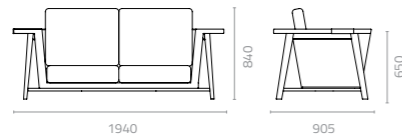

Wicker Colours:

Sunproof Fabric Colours:

Teak Wood Colour:

Neo 2-seater sofa
W1940 x D905 x H840 x SH390mm
Packing: 1.253m³, 1pc/stack

Neo 3-seater sofa
W2400 x D905 x H840 x SH390mm
Packing: 1.545m³, 1pc/stack