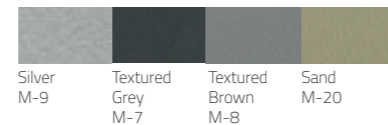

Metal Standard Colours:

Batyline Colours:

Wicker Colours:

RATIO

Design Enrique Martí

Ratio barstool

W576 x D480 x H920 x SH750mm
Packing: 0.487m³, 4pcs/ctn
Stackable

**Available in phenolic top & Artwood top.*