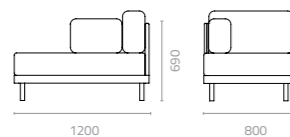

Silver
M-9

TCB lounge (right)
W900 x D1700 x H690 x SH400mm
Packing: 1.158m³, 1pc/stack

TCB sofa (left)
W1200 x D800 x H690 x SH400mm
Packing: 0.735m³, 1pc/stack

TCB sofa (right)
W1000 x D800 x H690 x SH400mm
Packing: 0.616m³, 1pc/stack