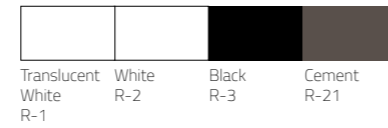

LLDPE Colours:

FIN POT & NEST POT

Design Cilicon Faytory

The Fin Pot Series pay a special homage to the architectural boldness of ancient Rome through the strong sense of classical proportions and curves. The shape of the Fins gives a sturdy structure to the thin plastic wall of the pot.