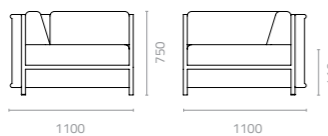

Sky corner unit
W1100 x D1100 x H750 x SH410mm
Packing: 1.150m³, 1pc/ctn