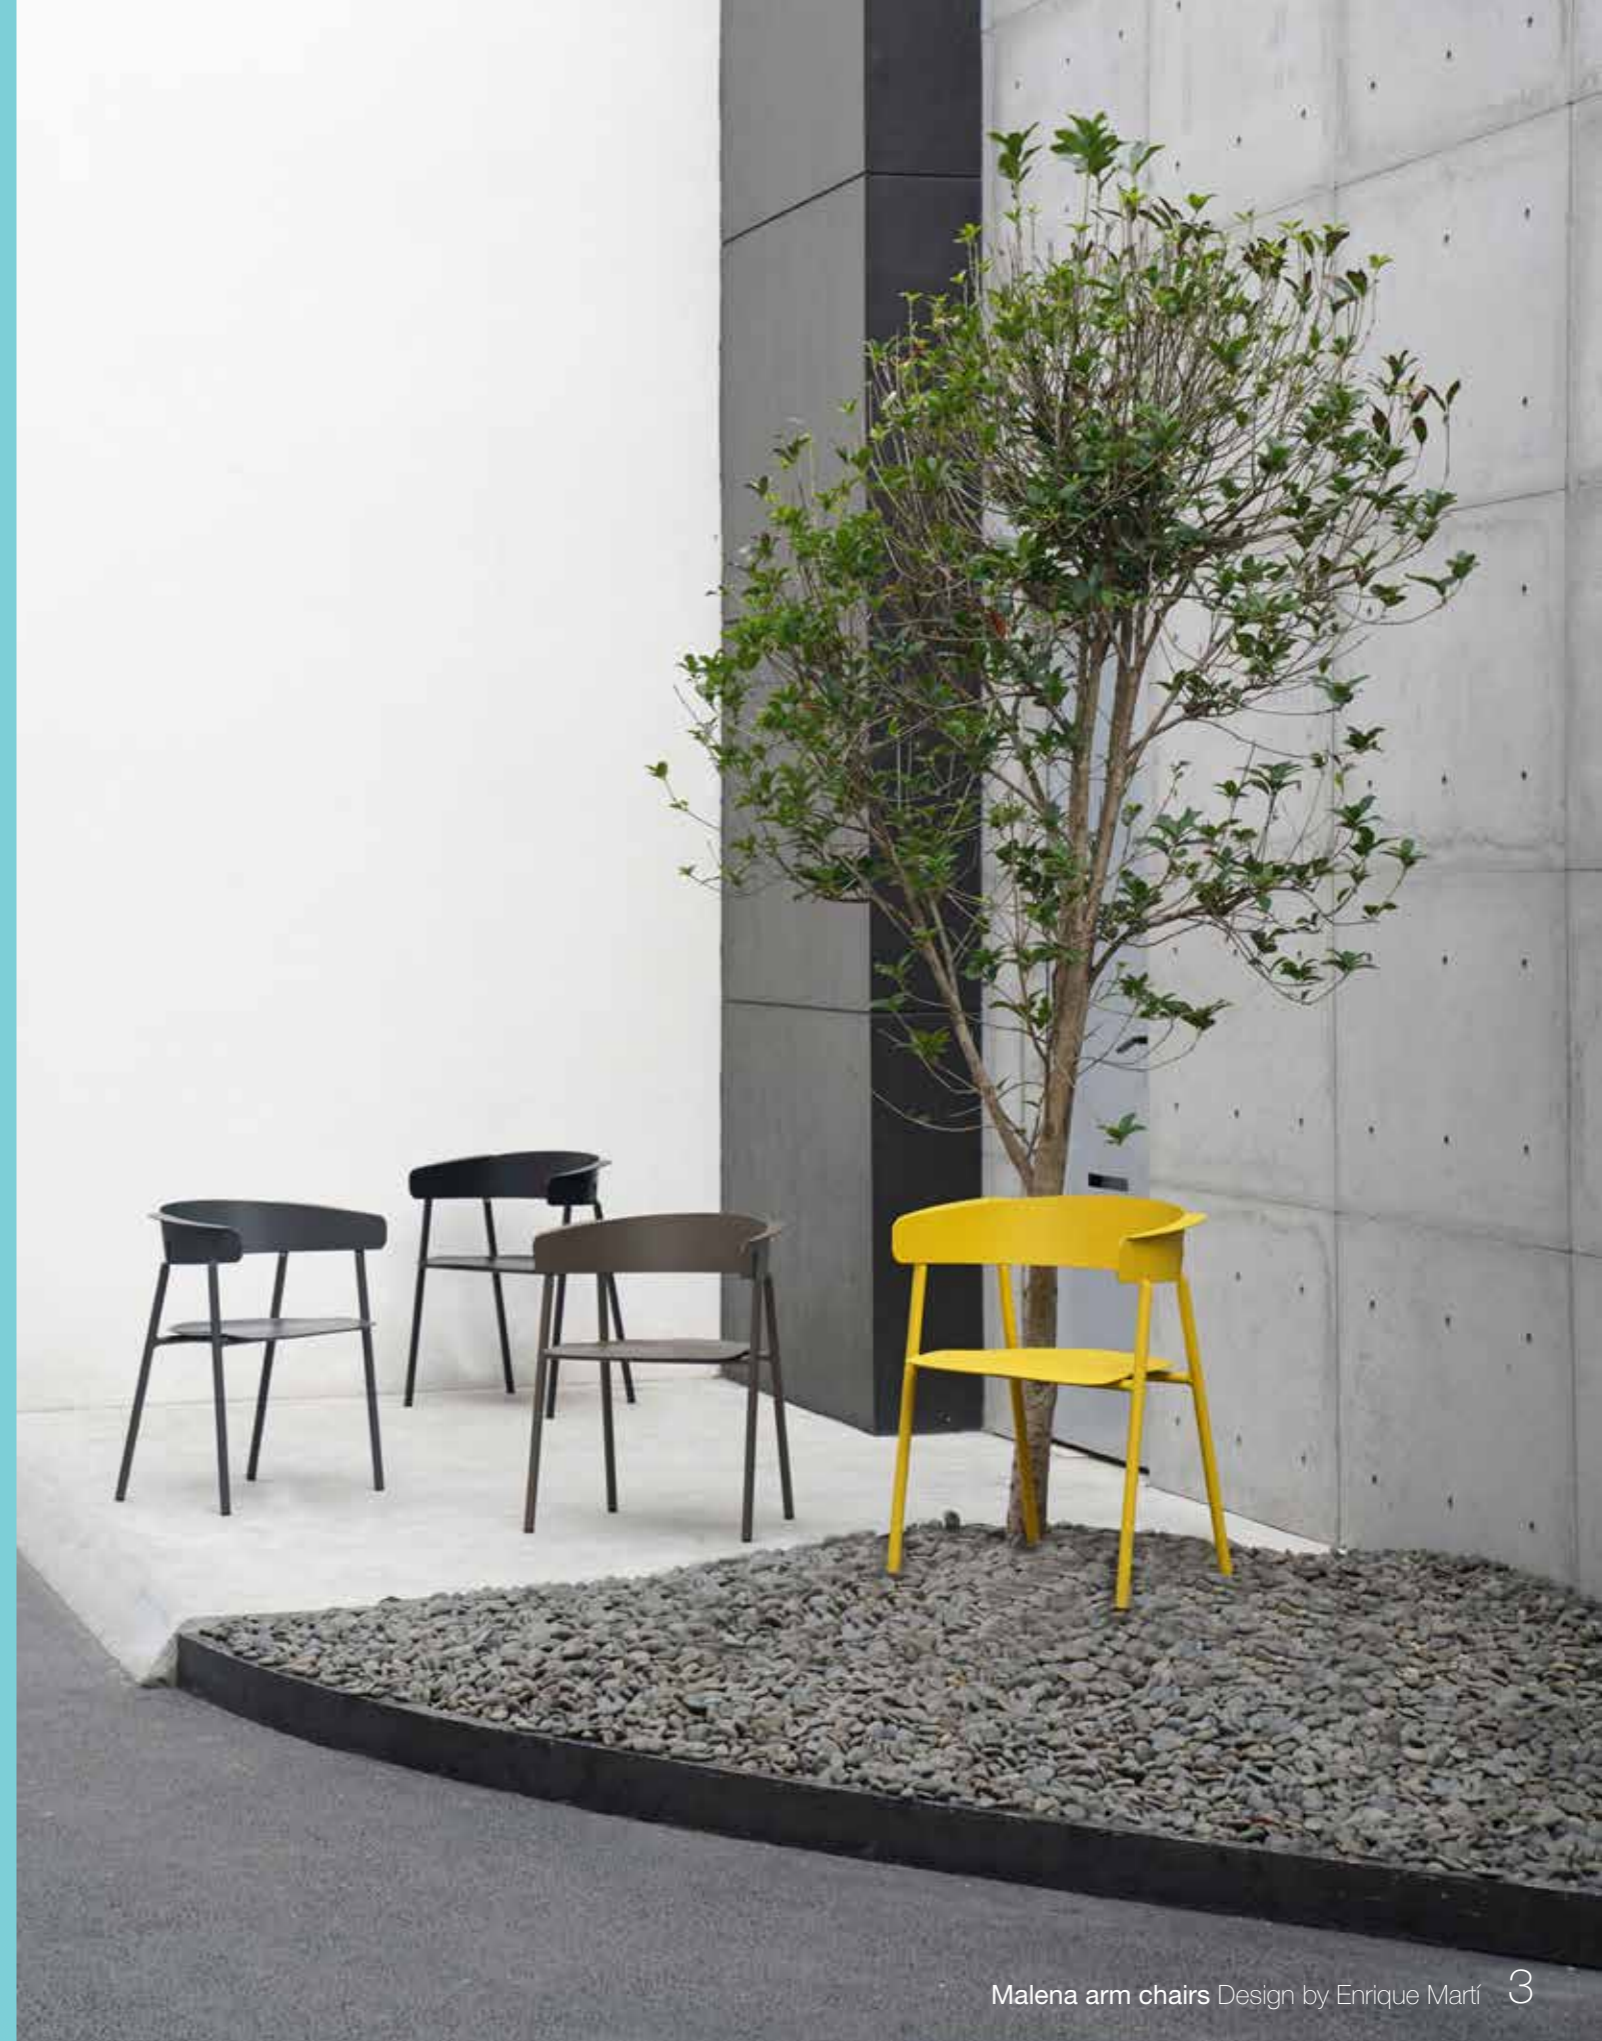

EVERYTHING UNDER THE SUN & THE SHADE