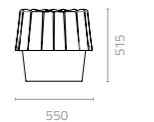

LLDPE Colours:

Fin vase
Ø550 x H465mm
Packing: 0.160m³, 1pc/ctn

Fin vase with seat
W1090 x D660 x H470mm
Packing: 0.350m³, 1pc/ctn

Fin vase tall
Ø500 x H940mm
Packing: 0.280m³, 1pc/ctn

Nest pot
Ø550 x H515mm
Packing: 0.170m³, 1pc/ctn

Fin Vase Patent: 201130137208.5

Fin Vase With Seat Patent: 201130137220.6

Fin Vase Tall Patent: 201130137231.4

Nest Pot Patent: 201130137177.3

Terraza Chair Patent: 20093034019.X

SPLENDOUR

Splendour square
W320 x D320 x H740
Packing: 0.080m³, 1pc/ctn