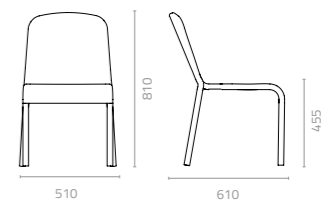

Flap chair (full weaving)

W530 x D610 x H830 x SH450mm
Packing: 0.450m³, 4pcs/ctn
Stackable

Flap arm chair (full weaving)

W530 x D610 x H830 x SH450mm
Packing: 0.450m³, 4pcs/ctn
Stackable

Rango chair (full weaving)

W510 x D610 x H810 x SH455mm
Packing: 0.450m³, 4pcs/stack
Stackable

Rango arm chair (full weaving)

W550 x D610 x H810 x SH455mm
Packing: 0.450m³, 4pcs/stack
Stackable

BASKET & OLIVIA

Design Enrique Martí

Basket chair