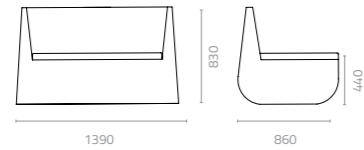

Snake inner corner sofa
W1390 x D860 x H830 x SH440mm
Packing: 3.400m³, 2pcs/stack