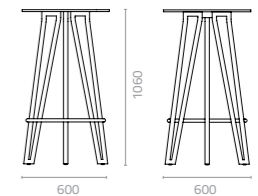

Metal Standard Colours:

Batyline Colours:

Wicker Colours:

RATIO

Design Enrique Martí

Ratio barstool

W576 x D480 x H920 x SH750mm
Packing: 0.487m³, 4pcs/ctn
Stackable

**Available in phenolic top & Artwood top.*

Sunproof Fabric Colours:

Phenolic Top Colours:

Artwood Colours:

Ratio bar table

Ø600 x H1060mm
Packing: 0.434m³, 1pc/stack

Ratio dining table

W1600 x D900 x H750mm
Packing: 0.166m³, 2ctns/set

Ratio sunlounger

W650 x D2000 x H360-855mm
Packing: 0.868m³, 4pcs/stack
Stackable

ADELA

Design Enrique Martí

Adela chair

W590 x D610 x H755 x SH450mm
Packing: 0.432m³, 4pcs/ctn
Stackable

Adela arm chair

W610 x D610 x H755 x SH450mm
Packing: 0.46m³, 4pcs/ctn
Stackable

Adela barstool

W605 x D550 x H945 x SH750mm
Packing: 0.409 m³, 2pcs/ctn
Stackable

The traditional ideal of an aluminium and wood chair is reworked in the Adela, with softly rounded edges and a little broader on all sides for extra comfort.