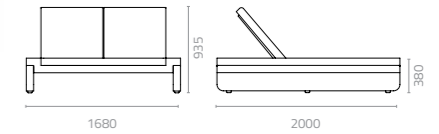

| | | |
|-------------|------------|----------------|
| Emerald 223 | Velvet 110 | Ocean Blue 042 |
|-------------|------------|----------------|

Attitude 2-seater sofa
W1860 x D900 x H875 x SH500mm
Packing: 1.320m³, 1pc/ctn

Attitude pouf
W1100 x D900 x H400mm
Packing: 0.430m³, 1pc/ctn

Attitude coffee table
W1100 x D900 x H390mm
Packing: 0.390m³, 1pc/ctn

Attitude double sunbed
W1680 x D2000 x H935 x SH380mm
Packing: 1.170m³, 1pc/ctn