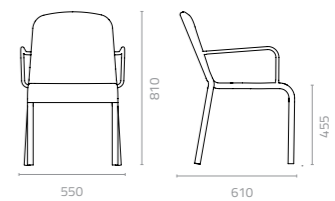

Flap chair (full weaving)

W530 x D610 x H830 x SH450mm
Packing: 0.450m³, 4pcs/ctn
Stackable

Flap arm chair (full weaving)

W530 x D610 x H830 x SH450mm
Packing: 0.450m³, 4pcs/ctn
Stackable

Rango chair (full weaving)

W510 x D610 x H810 x SH455mm
Packing: 0.450m³, 4pcs/stack
Stackable

Rango arm chair (full weaving)

W550 x D610 x H810 x SH455mm
Packing: 0.450m³, 4pcs/stack
Stackable

BASKET & OLIVIA

Design Enrique Martí

Basket chair