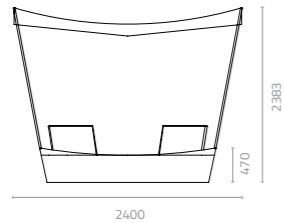

Dream dot day bed

W2400 x D2400 x H2383 x SH470mm
Packing: 2.700m³, 1pcs/stack