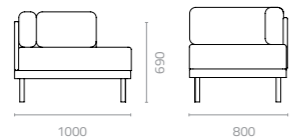

Silver
M-9

TCB lounge (right)
W900 x D1700 x H690 x SH400mm
Packing: 1.158m³, 1pc/stack

TCB sofa (left)
W1200 x D800 x H690 x SH400mm
Packing: 0.735m³, 1pc/stack

TCB sofa (right)
W1000 x D800 x H690 x SH400mm
Packing: 0.616m³, 1pc/stack

TCB (THE CHINA BED)

Design Enrique Martí

TCB centre
W1000 x D800 x H690 x SH400mm
Packing: 0.616m³, 1pc/stack

TCB corner
W800 x D800 x H690 x SH400mm
Packing: 0.496m³, 1pc/stack

TCB (The China Bed) Design by Enrique Martí