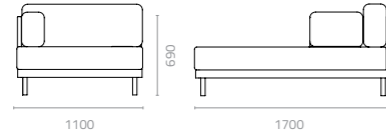

Vienna coffee table
W810 x D460 x H460mm
Packing: 0.241m³, 2ctn/set

Vienna side table
Ø500 x H500mm
Packing: 0.166m³, 2ctn/set

Vienna cocktail table
W970 x D460 x H710mm
Packing: 0.395m³, 2ctn/set

KUMI

Design Enrique Martí

Kumi side table
W500 x D500 x H400mm
Packing: 0.036m³, 2ctn/set

W600 x D600 x H400mm
Packing: 0.045m³, 2ctn/set

W600 x D600 x H600mm
Packing: 0.061m³, 2ctn/set

Metal Standard Colours:

Metal Fashion Colours:

Sunproof Fabric Colours:

Phenolic Top Colours:

Metal Standard Colours:

Phenolic Top Colours:

WOVEN

TCB (THE CHINA BED)

Design Enrique Martí

TCB lounge (left)
W1100 x D1700 x H690 x SH400mm
Packing: 1.408m³, 1pc/stack