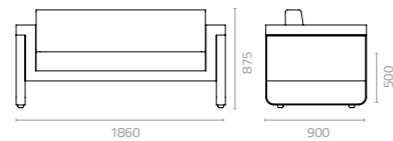

Attitude pouf
W1100 x D900 x H400mm
Packing: 0.430m³, 1pc/ctn

Attitude coffee table
W1100 x D900 x H390mm
Packing: 0.390m³, 1pc/ctn

Attitude double sunbed
W1680 x D2000 x H935 x SH380mm
Packing: 1.170m³, 1pc/ctn