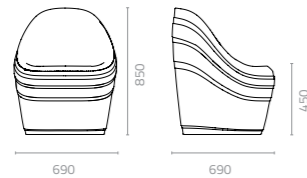

Rumble stool
W450 x D370 x H450mm
Packing: 0.080m³, 1pc/ctn

LLDPE Colours:

Rumble bench
W1230 x D370 x H450mm
Packing: 0.200m³, 1pc/ctn

PINCH & OBIE

Design Cilicon Faytory

Design Attribute Design

This series features dramatic volume while preserving graceful, natural curves. The wide seats comfortably fit people of all sizes.

CAP & TERRAZA

Design Enrique Martí

Design KIAN

Cap stool-B
W390 x D390 x H450mm
Packing: 0.079m³, 1pc/ctn

Terraza chair
W690 x D690 x H850 x SH450mm
Packing: 0.450m³, 1pc/ctn

The Cap is a fun outdoor furniture item that serves two purposes. Sit on it as a stool, but turn it upside down and watch it transform into a flower pot. Inspired by a bottle cap, it is made of recyclable LLDPE to make it a light and easily movable furniture, and it comes in a range of colour options that make it ideal for events.

LLDPE Colours:

Fin vase
Ø550 x H465mm
Packing: 0.160m³, 1pc/ctn

Fin vase with seat
W1090 x D660 x H470mm
Packing: 0.350m³, 1pc/ctn

Fin vase tall
Ø500 x H940mm
Packing: 0.280m³, 1pc/ctn

Nest pot
Ø550 x H515mm
Packing: 0.170m³, 1pc/ctn