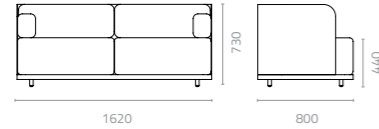

W650 x D2000 x H360-855mm
Packing: 0.868m³, 4pcs/stack
Stackable

ADELA

Design Enrique Martí

Adela chair

W590 x D610 x H755 x SH450mm
Packing: 0.432m³, 4pcs/ctn
Stackable

Adela arm chair

W610 x D610 x H755 x SH450mm
Packing: 0.46m³, 4pcs/ctn
Stackable

Adela barstool

W605 x D550 x H945 x SH750mm
Packing: 0.409 m³, 2pcs/ctn
Stackable

The traditional ideal of an aluminium and wood chair is reworked in the Adela, with softly rounded edges and a little broader on all sides for extra comfort.

Metal Standard Colours:

Artwood Colours:

Teak Wood Colour:

VIENNA

Design Silvia Marlia

Vienna 2-seater sofa
W1620 x D800 x H730 x SH440mm
Packing: 1.090m³, 1pc/ctn

The 1930s are back again in the reinterpreted Vienna Collection. The design and aesthetics of indoor furniture are brought outdoors, complete with aluminium castors for easy manoeuvrability in open-air spaces. In a contemporary twist, a shiny powder-coated aluminium mesh replaces the classic cane feature; all frames are made of aluminium; and the cushioned seats and backrests are in Sunproof outdoor fabric.

Vienna coffee table
W810 x D460 x H460mm
Packing: 0.241m³, 2ctn/set

Vienna side table
Ø500 x H500mm
Packing: 0.166m³, 2ctn/set

Vienna cocktail table
W970 x D460 x H710mm
Packing: 0.395m³, 2ctn/set

KUMI

Design Enrique Martí