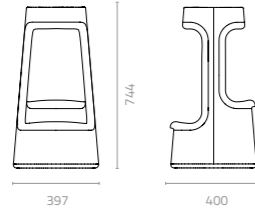

Moel 1-seater & Moel 3-seater sofa Design by Enrique Martí

TCB (The China Bed) Design by Enrique Martí & Wins side table Design by Cilicon Faytory

TCB (The China Bed) Design by Enrique Martí

Contents

| | |
|---------------------------------|-----------------|
| POLYETHYLENE | 21 |
| Lipia | Terraza |
| Rumble | Fin Pot |
| Pinch | Splendour |
| Obie | Nest Pot |
| Cap | Cubic & Globe |
| ALUMINIUM | 29 |
| Malena | Vienna |
| Ratio | Kumi |
| Adela | |
| WOVEN | 41 |
| TCB | Attitude |
| Neo | Sky |
| Moel & Leon | Apple |
| Mediterranean | Mike |
| Eva | Dream Dot |
| Snake | Flap & Rango |
| Chameleon | Basket & Olivia |
| Zen | Kuta |
| Qube | |
| MATERIALS & SWATCHES | 75 |

POLYETHYLENE

LIPIA & RUMBLE

Design Cilicon Faytory

Design Attribute Design

Lipia highstool
W397 x D400 x H744mm
Packing: 0.200m³, 1pc/ctn

Even more than its refined aesthetics, the functional design of the Lipia Highstool makes it an outstanding choice for university canteens, hospitality bars, transportation centres and outdoor public spaces. The two-level footrests allow people of all heights to sit comfortably.

Rumble stool
W450 x D370 x H450mm
Packing: 0.080m³, 1pc/ctn

LLDPE Colours:

Rumble bench
W1230 x D370 x H450mm
Packing: 0.200m³, 1pc/ctn

PINCH & OBIE

Design Cilicon Faytory

Design Attribute Design

This series features dramatic volume while preserving graceful, natural curves. The wide seats comfortably fit people of all sizes.