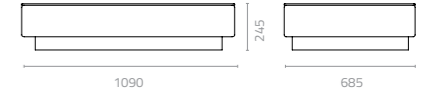

Mediterranean side table
W1090 x D685 x H245mm
Packing: 0.095m³, 2ctn/set