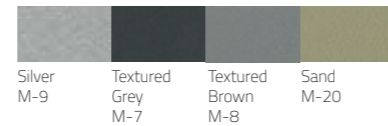

Metal Standard Colours: