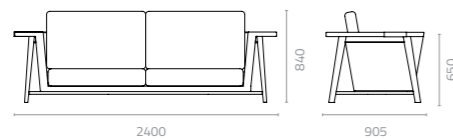

Wicker Colours:

Sunproof Fabric Colours:

Teak Wood Colour:

Neo 2-seater sofa
W1940 x D905 x H840 x SH390mm
Packing: 1.253m³, 1pc/stack

Neo 3-seater sofa
W2400 x D905 x H840 x SH390mm
Packing: 1.545m³, 1pc/stack