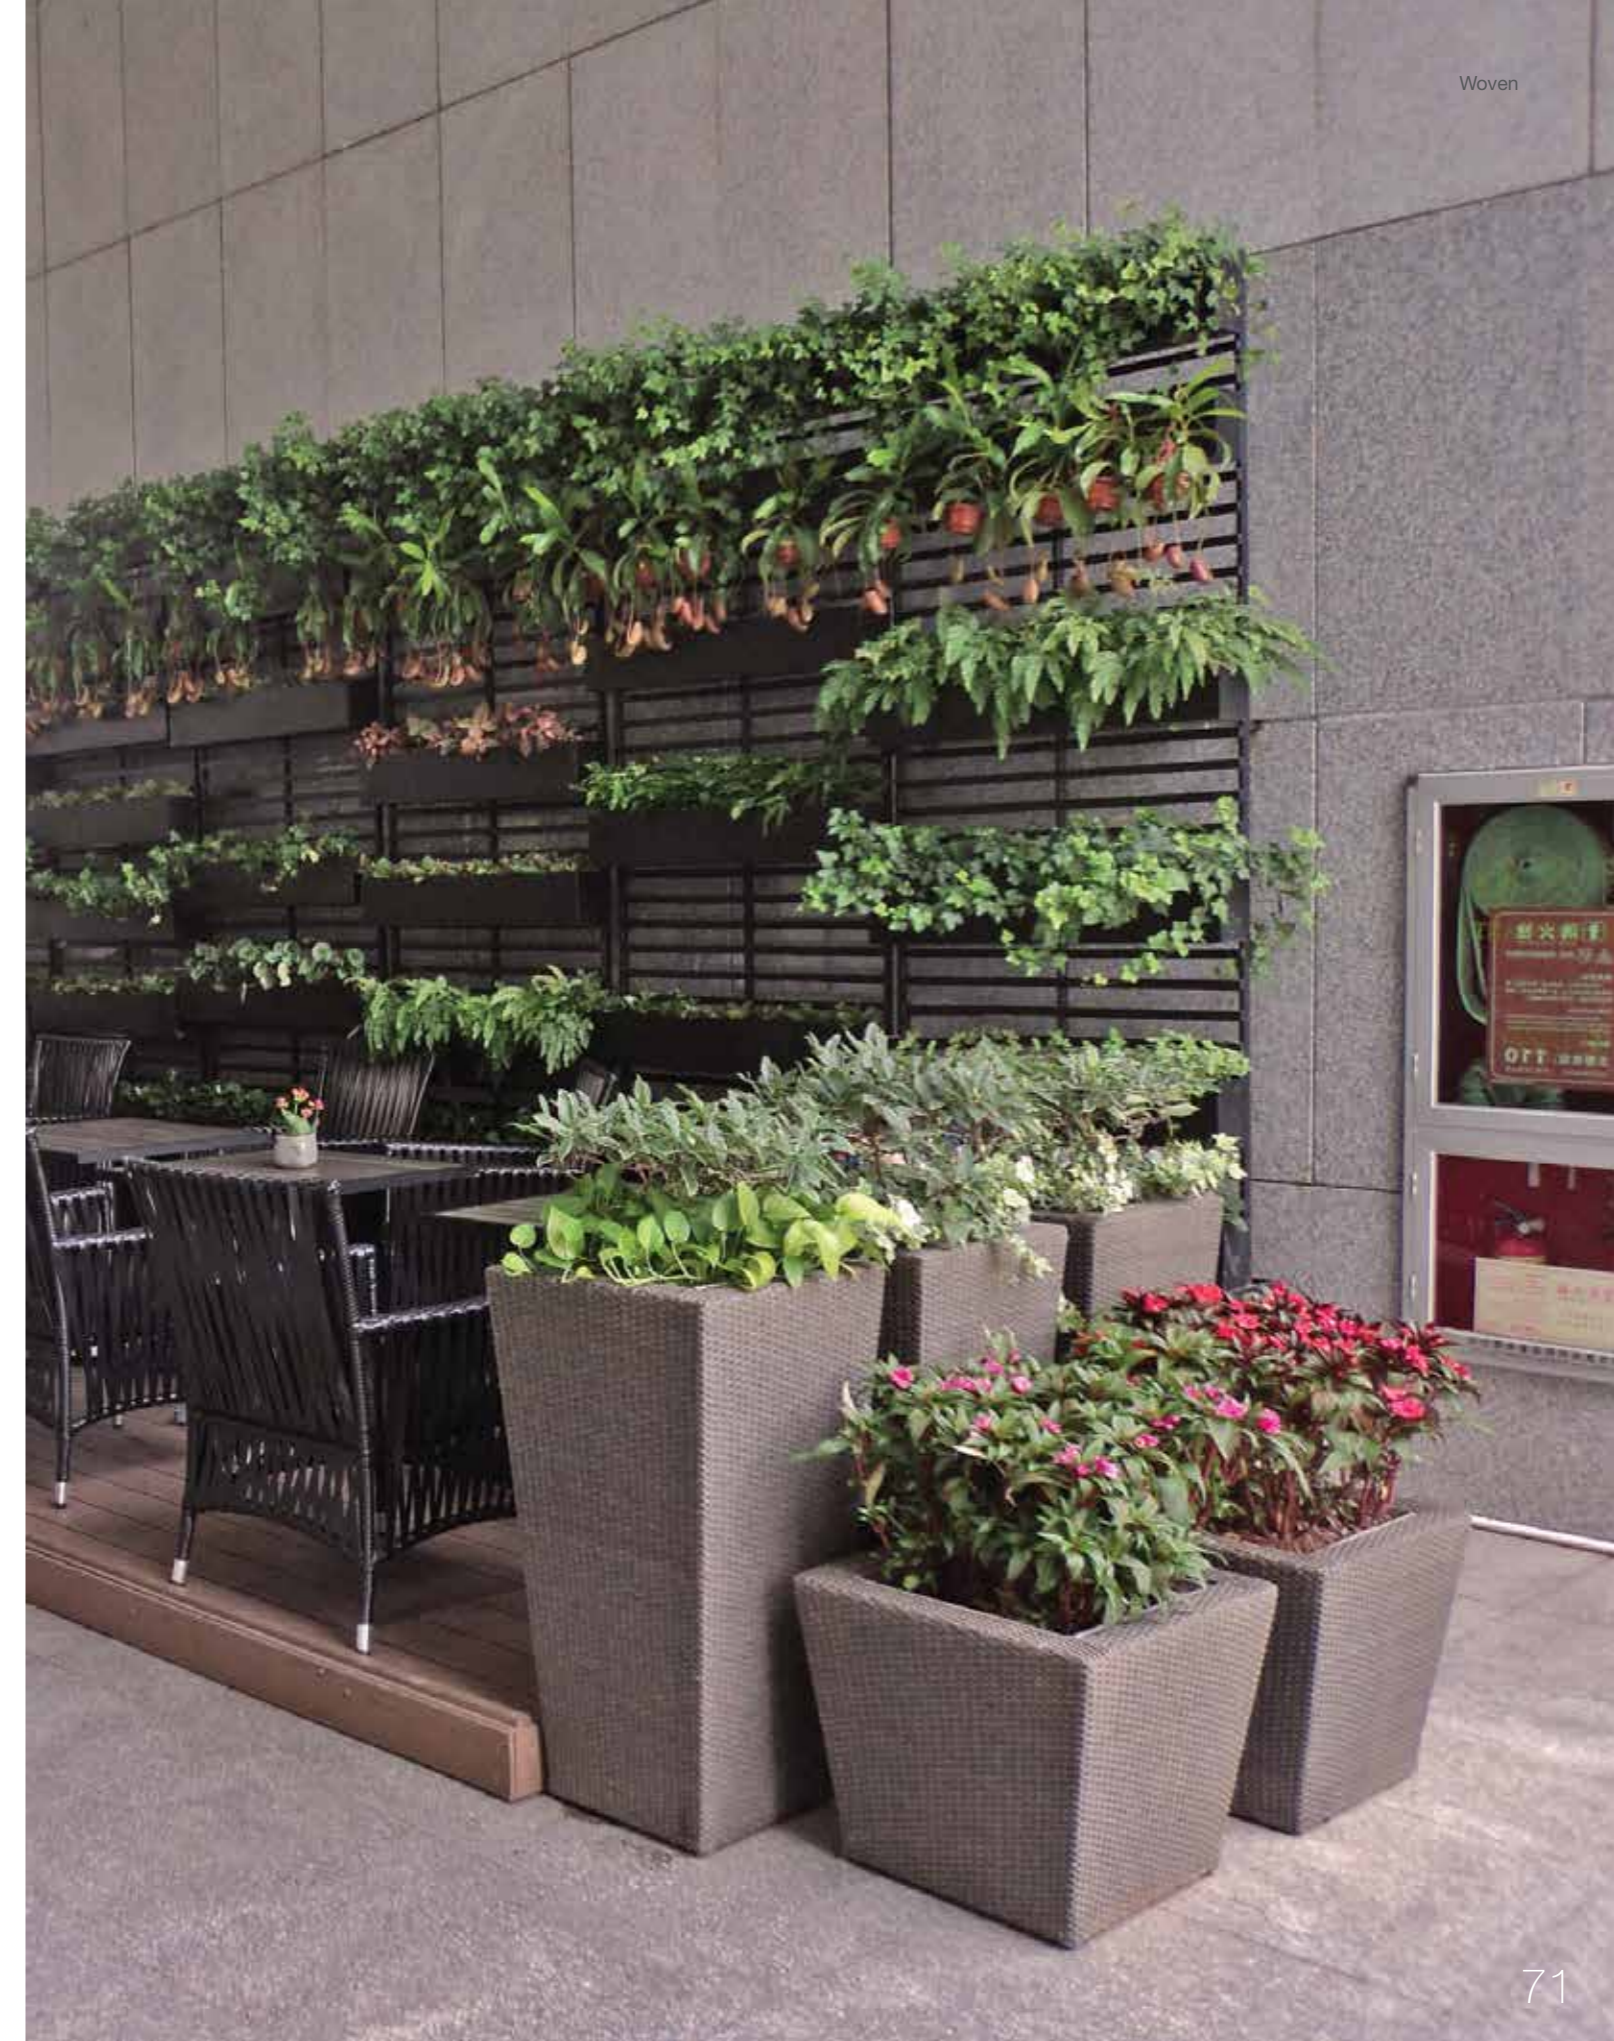

KUTA

The Kuta Basket clearly adds a touch of class to any potted plant. Made of flat wicker on an aluminium frame, the basket is weather-resistant and can be placed either indoors or outdoors. It is available in four sizes of various heights and widths as well as in a range of colours.

Wicker Colours: