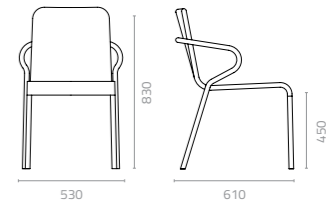

Dream dot day bed

W2400 x D2400 x H2383 x SH470mm
Packing: 2.700m³, 1pcs/stack

Wicker Colours:

White White Wash Black Espresso Safari Brown

Slate Grey Natural Coffee Butterscotch

Sunproof Fabric Colours:

Dark Grey 163 Cement Grey 165 Moss Green 070 Beige 142 Dark Khaki 181

Flap chair (full weaving)

W530 x D610 x H830 x SH450mm
Packing: 0.450m³, 4pcs/ctn
Stackable

Flap arm chair (full weaving)

W530 x D610 x H830 x SH450mm
Packing: 0.450m³, 4pcs/ctn
Stackable

Rango chair (full weaving)

W510 x D610 x H810 x SH455mm
Packing: 0.450m³, 4pcs/stack
Stackable

Rango arm chair (full weaving)

W550 x D610 x H810 x SH455mm
Packing: 0.450m³, 4pcs/stack
Stackable

BASKET & OLIVIA

Design Enrique Martí

Basket chair