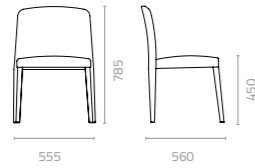

Mediterranean centre sofa
W785 x D880 x H840 x SH405mm
Packing: 0.541m³, 1pc/ctn

Mediterranean ottoman
W785 x D785 x H405mm
Packing: 0.289m³, 1pc/ctn

Mediterranean side table
W1090 x D685 x H245mm
Packing: 0.095m³, 2ctn/set

Mediterranean coffee table
W785 x D785 x H245mm
Packing: 0.202m³, 2ctn/set

Eva chair
W555 x D560 x H785 x SH450mm
Packing: 0.600m³, 4pcs/ctn

The Eva Chair is a dream come true for lovers of comfort. No cushions are needed for this wide-seated outdoor dining chair as the wicker is woven directly onto the quick-dry foam. The backseat is designed to fit snugly into the curvature of the spine and the softness of the padded seat invites you to dine in relaxed comfort in both indoor and outdoor environments.