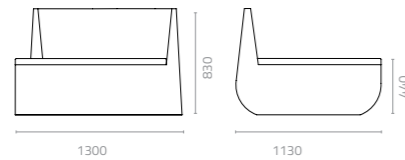

Snake curved end sofa (left/right)
W1300 x D1130 x H830 x SH440mm
Packing: 5.300m³, 2pcs/stac