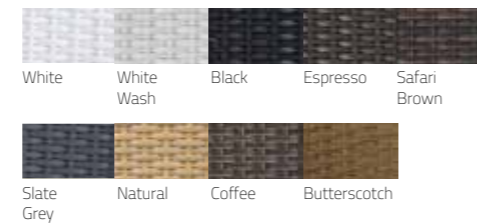

Batylane Colours:

| | | | | |
|------------------------|------------------------|-----------------------------|------------------------|------------------------------|
| White 7407 -5001 | Black 7407 -5005 | Anthracite 7407 -5004 | Taupe 7407 -5015 | Steel Grey 7710 -50566 |
|------------------------|------------------------|-----------------------------|------------------------|------------------------------|

Sunproof Fabric Colours:

| | | | | |
|---------------|-----------------|----------------|-----------|----------------|
| Dark Grey 163 | Cement Grey 165 | Moss Green 070 | Beige 142 | Dark Khaki 181 |
|---------------|-----------------|----------------|-----------|----------------|

Wicker Colours:

White White Wash Black Espresso Safari Brown

Slate Grey Natural Coffee Butterscotch

Sunproof Fabric Colours:

Dark Grey 163 Cement Grey 165 Moss Green 070 Beige 142 Dark Khaki 181

Emerald 223 Velvet 110 Ocean Blue 042

Wicker Colours:

MATERIALS & SWATCHES

Metal

Standard Colours

Textured Black M-2 Black M-1 Matt Black M-3 White M-4 Textured White Wash M-4A

Silver M-9 Textured Grey M-7 Textured Brown M-8 Sand M-20 Textured Brick Red M-17