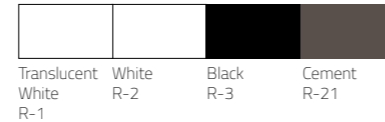

LLDPE Colours: