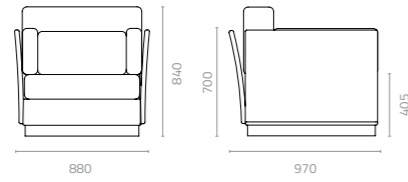

Mediterranean 1-seater sofa
W880 x D970 x H840 x SH405mm
Packing: 0.664m³, 1pc/ctn

Wicker Colours:

White White Wash Black Espresso Safari Brown

Slate Grey Natural Coffee Butterscotch

Sunproof Fabric Colours:

Dark Grey 163 Cement Grey 165 Moss Green 070 Beige 142 Dark Khaki 181

Emerald 223 Velvet 110 Ocean Blue 042

Artwood Colours:

Grey Natural Matt Black