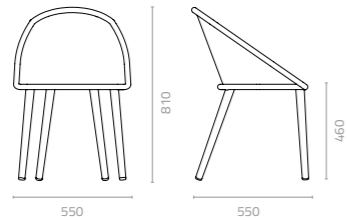

Sky arm chaise lounge
W1600 x D1100 x H750 x SH410mm
Packing: 1.670m³, 1pc/ctn

APPLE, MIKE & DREAM DOT

Apple chair

W520 x D670 x H840 x SH470mm
Packing: 0.280m³, 1pc/ctn

Mike chair

W550 x D550 x H810 x SH460mm
Packing: 0.270m³, 1pc/ctn