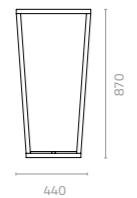

W510 x D610 x H810 x SH455mm
Packing: 0.450m³, 4pcs/stack
Stackable

Rango arm chair (full weaving)

W550 x D610 x H810 x SH455mm
Packing: 0.450m³, 4pcs/stack
Stackable

BASKET & OLIVIA

Design Enrique Martí

Basket chair

W535 x D590 x H780 x SH450mm

Packing: 0.290m³, 1pc/ctn

Olivia chair

W420 x D600 x H940 x SH440mm

Packing: 0.400m³, 4pcs/stack

Olivia arm chair

W510 x D600 x H940 x SH440mm

Packing: 0.320m³, 1pc/stack

Metal Frame Colour:

Stainless Steel

KUTA

Kuta basket X-large
W540 x D540 x H1140mm
Packing: 0.35m³, 1pc/stack

Kuta basket large
W440 x D440 x H870mm
Packing: 0.180m³, 1pc/stack

Kuta basket medium
W620 x D620 x H520mm
Packing: 0.210m³, 1pc/stack

Kuta basket small
W540 x D540 x H450mm
Packing: 0.140m³, 1pc/stack

The Kuta Basket clearly adds a touch of class to any potted plant. Made of flat wicker on an aluminium frame, the basket is weather-resistant and can be placed either indoors or outdoors. It is available in four sizes of various heights and widths as well as in a range of colours.