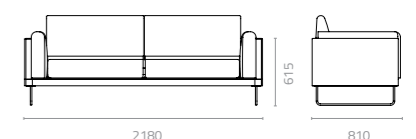

Moel 3-seater sofa
W2180 x D810 x H615 x SH400mm
Packing: 1.197m³, 1pc/stack