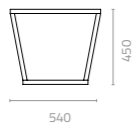

Metal Frame Colour:

Stainless Steel

KUTA

Kuta basket X-large
W540 x D540 x H1140mm
Packing: 0.35m³, 1pc/stack

Kuta basket large
W440 x D440 x H870mm
Packing: 0.180m³, 1pc/stack

Kuta basket medium
W620 x D620 x H520mm
Packing: 0.210m³, 1pc/stack

Kuta basket small
W540 x D540 x H450mm
Packing: 0.140m³, 1pc/stack

The Kuta Basket clearly adds a touch of class to any potted plant. Made of flat wicker on an aluminium frame, the basket is weather-resistant and can be placed either indoors or outdoors. It is available in four sizes of various heights and widths as well as in a range of colours.