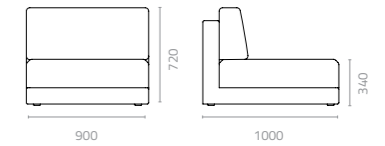

Zen centre sofa
W900 x D1000 x H720 x SH340mm
Packing: 0.260m³, 1pc/ctn

Zen corner sofa
W1000 x D1000 x H720 x SH340mm
Packing: 0.770m³, 1pc/ctn

Zen pouf
W1000 x D900 x H340mm
Packing: 0.360m³, 1pc/ctn

Zen sunbed
W1900 x D700 x H330-820mm
Packing: 0.470m³, 1pc/ctn