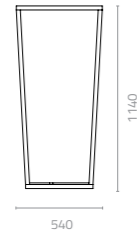

W510 x D610 x H810 x SH455mm
Packing: 0.450m³, 4pcs/stack
Stackable

Rango arm chair (full weaving)

W550 x D610 x H810 x SH455mm
Packing: 0.450m³, 4pcs/stack
Stackable

BASKET & OLIVIA

Design Enrique Martí

Basket chair

W535 x D590 x H780 x SH450mm

Packing: 0.290m³, 1pc/ctn

Olivia chair

W420 x D600 x H940 x SH440mm

Packing: 0.400m³, 4pcs/stack

Olivia arm chair

W510 x D600 x H940 x SH440mm

Packing: 0.320m³, 1pc/stack

Metal Frame Colour:

Stainless Steel

KUTA

Kuta basket X-large
W540 x D540 x H1140mm
Packing: 0.35m³, 1pc/stack

Kuta basket large
W440 x D440 x H870mm
Packing: 0.180m³, 1pc/stack

Kuta basket medium
W620 x D620 x H520mm
Packing: 0.210m³, 1pc/stack

Kuta basket small
W540 x D540 x H450mm
Packing: 0.140m³, 1pc/stack

The Kuta Basket clearly adds a touch of class to any potted plant. Made of flat wicker on an aluminium frame, the basket is weather-resistant and can be placed either indoors or outdoors. It is available in four sizes of various heights and widths as well as in a range of colours.