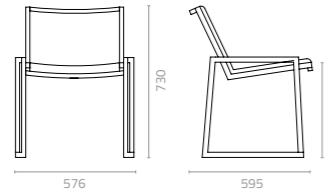

Ø450 x H880mm
Packing: 0.162m³, 1pc/ctn

ALUMINIUM

Metal

MALENA

Design Enrique Martí

Malena chair

W600 x D510 x H750 x SH440mm

Packing: 0.35m³, 2pcs/ctn

Metal Standard Colours:

Metal Fashion Colours:

RATIO

Design Enrique Martí

Ratio chair

W576 x D595 x H730 x SH445mm
Packing: 0.467m³, 4pcs/ctn
Stackable

Specifically designed for the outdoors, the Ratio Collection is a complete family and contains a Chair, Arm Chair, Dining Table, Barstool, Bar Table, Sunlounger, and even a Rocking Chair. Discreet and classically elegant, Ratio offers what its name implies: the natural attractive charm of balanced design and proportions. It's at home in any environment. Place it anywhere and it will fit right in.

**Available in Batyline, wicker, Artwood, teak wood & upholstery.*

Ratio arm chair

W576 x D625 x H800 x SH445mm
Packing: 0.530m³, 4pcs/ctn
Stackable

Ratio rocking chair

W575 x D580 x H760 x SH445mm
Packing: 0.482m³, 4pcs/ctn
Stackable

Metal Standard Colours:

Batyline Colours:

Wicker Colours:

RATIO

Design Enrique Martí

Ratio barstool

W576 x D480 x H920 x SH750mm
Packing: 0.487m³, 4pcs/ctn
Stackable

**Available in phenolic top & Artwood top.*