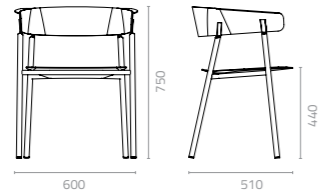

Ø450 x H880mm
Packing: 0.162m³, 1pc/ctn

ALUMINIUM

Metal

MALENA

Design Enrique Martí

Malena chair

W600 x D510 x H750 x SH440mm

Packing: 0.35m³, 2pcs/ctn

Metal Standard Colours:

Metal Fashion Colours:

RATIO

Design Enrique Martí

Ratio chair

W576 x D595 x H730 x SH445mm
Packing: 0.467m³, 4pcs/ctn
Stackable

Specifically designed for the outdoors, the Ratio Collection is a complete family and contains a Chair, Arm Chair, Dining Table, Barstool, Bar Table, Sunlounger, and even a Rocking Chair. Discreet and classically elegant, Ratio offers what its name implies: the natural attractive charm of balanced design and proportions. It's at home in any environment. Place it anywhere and it will fit right in.