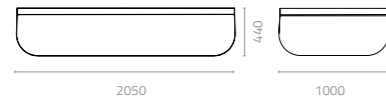

Snake ottoman
W2050 x D1000 x H440mm
Packing: 4.700m³, 5pcs/stack