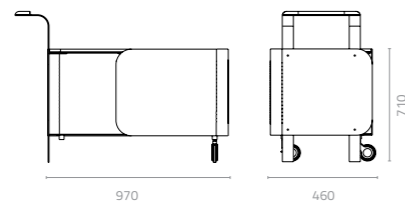

W650 x D2000 x H360-855mm
Packing: 0.868m³, 4pcs/stack
Stackable

ADELA

Design Enrique Martí

Adela chair

W590 x D610 x H755 x SH450mm
Packing: 0.432m³, 4pcs/ctn
Stackable

Adela arm chair

W610 x D610 x H755 x SH450mm
Packing: 0.46m³, 4pcs/ctn
Stackable

Adela barstool

W605 x D550 x H945 x SH750mm
Packing: 0.409 m³, 2pcs/ctn
Stackable

The traditional ideal of an aluminium and wood chair is reworked in the Adela, with softly rounded edges and a little broader on all sides for extra comfort.

Metal Standard Colours:

Artwood Colours:

Teak Wood Colour:

VIENNA

Design Silvia Marlia

Vienna 2-seater sofa
W1620 x D800 x H730 x SH440mm
Packing: 1.090m³, 1pc/ctn

The 1930s are back again in the reinterpreted Vienna Collection. The design and aesthetics of indoor furniture are brought outdoors, complete with aluminium castors for easy manoeuvrability in open-air spaces. In a contemporary twist, a shiny powder-coated aluminium mesh replaces the classic cane feature; all frames are made of aluminium; and the cushioned seats and backrests are in Sunproof outdoor fabric.

Vienna coffee table
W810 x D460 x H460mm
Packing: 0.241m³, 2ctn/set

Vienna side table
Ø500 x H500mm
Packing: 0.166m³, 2ctn/set

Vienna cocktail table
W970 x D460 x H710mm
Packing: 0.395m³, 2ctn/set

KUMI

Design Enrique Martí