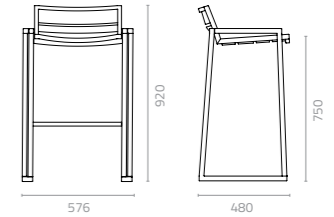

Metal Standard Colours:

Metal Fashion Colours:

RATIO

Design Enrique Martí

Ratio chair

W576 x D595 x H730 x SH445mm
Packing: 0.467m³, 4pcs/ctn
Stackable

Specifically designed for the outdoors, the Ratio Collection is a complete family and contains a Chair, Arm Chair, Dining Table, Barstool, Bar Table, Sunlounger, and even a Rocking Chair. Discreet and classically elegant, Ratio offers what its name implies: the natural attractive charm of balanced design and proportions. It's at home in any environment. Place it anywhere and it will fit right in.

**Available in Batyline, wicker, Artwood, teak wood & upholstery.*

Ratio arm chair

W576 x D625 x H800 x SH445mm
Packing: 0.530m³, 4pcs/ctn
Stackable

Ratio rocking chair

W575 x D580 x H760 x SH445mm
Packing: 0.482m³, 4pcs/ctn
Stackable

Metal Standard Colours:

Batyline Colours:

Wicker Colours:

RATIO

Design Enrique Martí

Ratio barstool

W576 x D480 x H920 x SH750mm
Packing: 0.487m³, 4pcs/ctn
Stackable

**Available in phenolic top & Artwood top.*

W650 x D2000 x H360-855mm
Packing: 0.868m³, 4pcs/stack
Stackable

ADELA

Design Enrique Martí

Adela chair

W590 x D610 x H755 x SH450mm
Packing: 0.432m³, 4pcs/ctn
Stackable

Adela arm chair

W610 x D610 x H755 x SH450mm
Packing: 0.46m³, 4pcs/ctn
Stackable