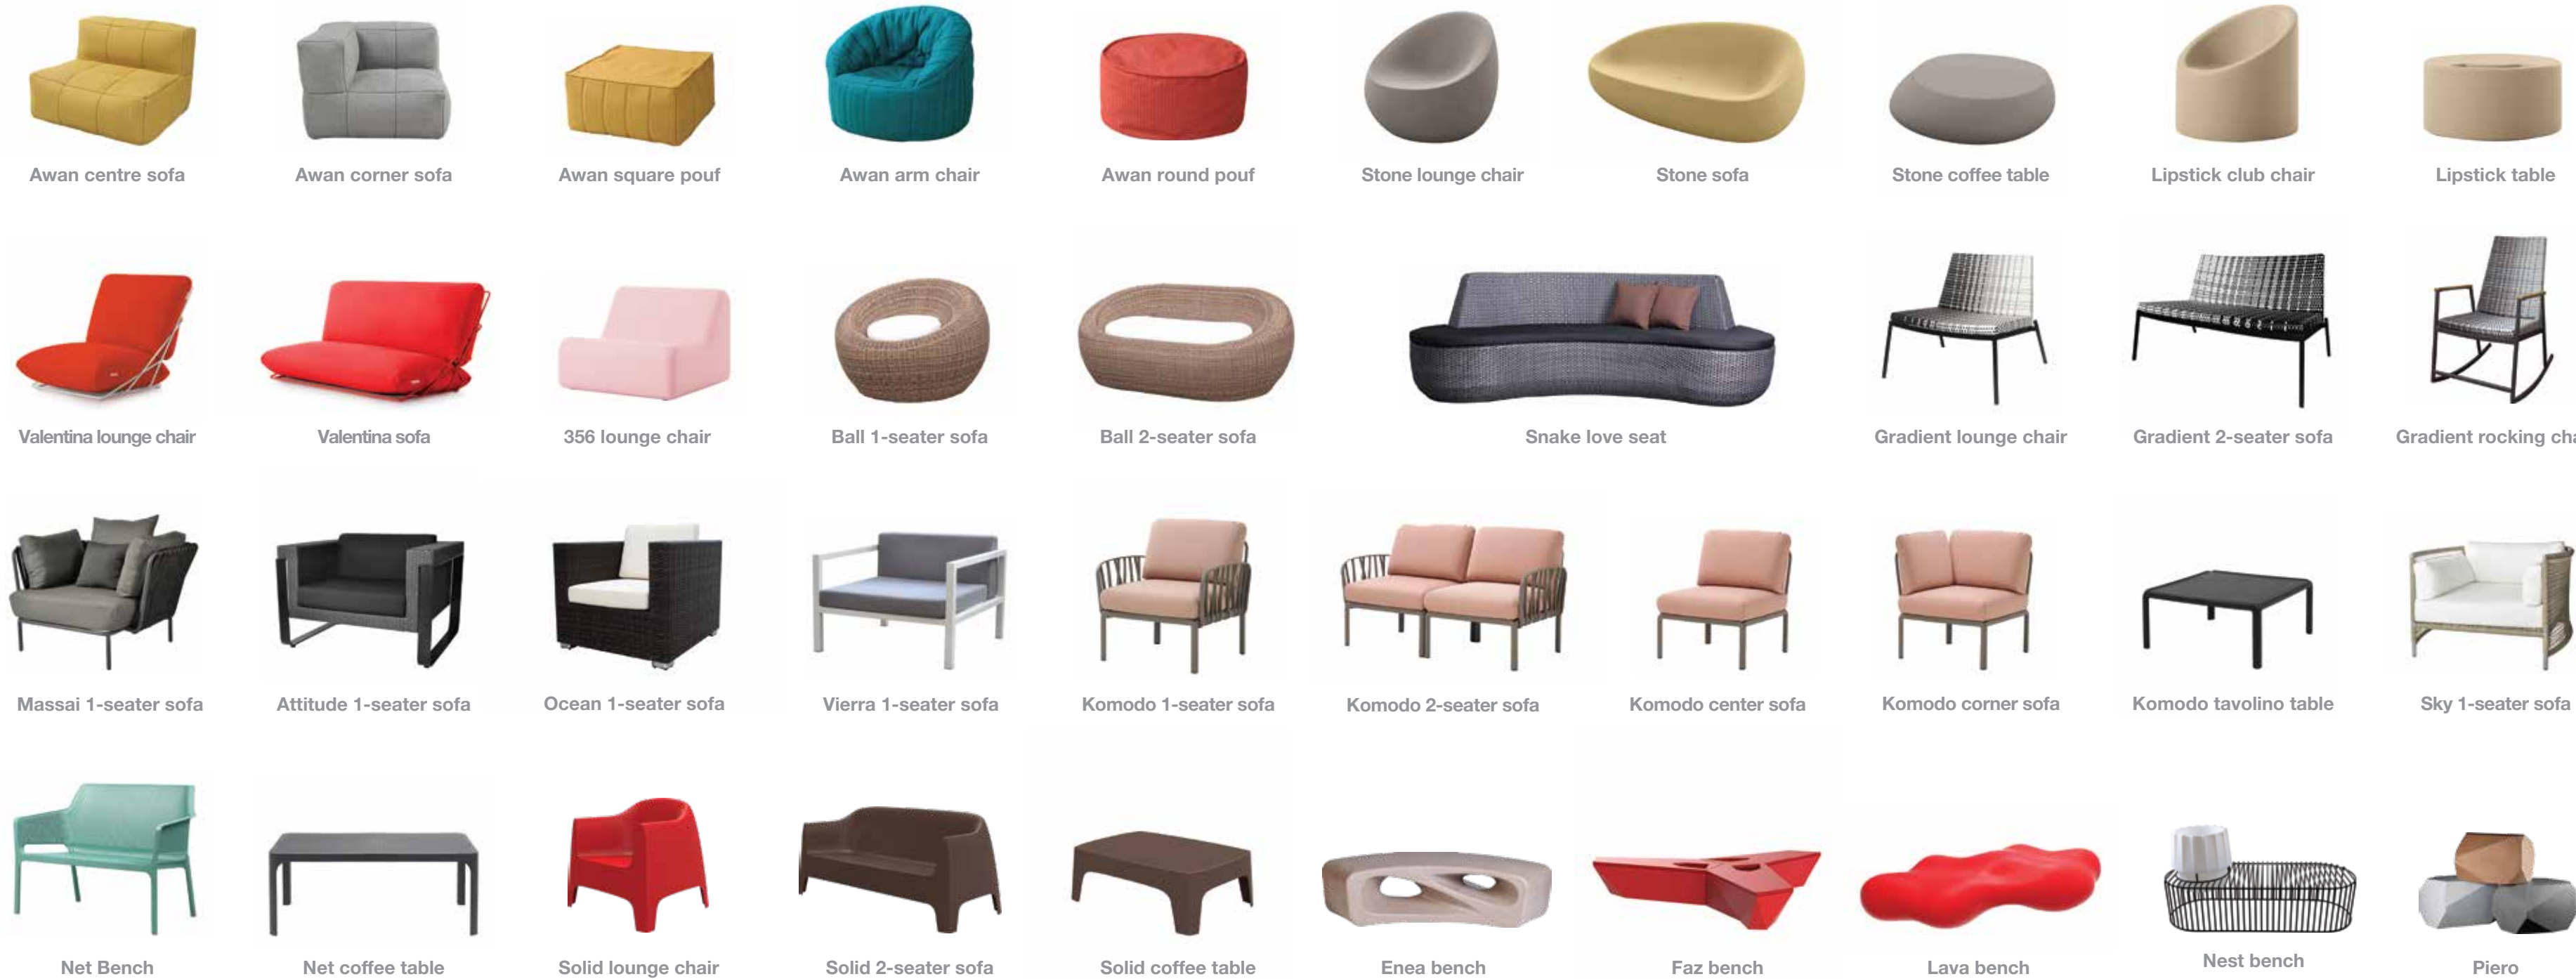

Find out more about Ocean Plastic by scanning the QR code below.

EVERYTHING UNDER THE SUN AND THE SHADE

Enjoy the warm comfort of the great outdoors on our eclectic range of outdoor furniture that has been treated to withstand variable weather conditions. From sunloungers to parasols to patio chairs, we have a solution for every outdoor environment.

EXCLUSIVE BRANDS WE CARRY

ShadeCraft **GRAN VOYDOM sereno diabla**
resol NARDI bambrella LEDGE GARDIA BLASCO

356 by Diabla

PATIO, BALCONY & DECK

Awan centre sofa, Awan corner sofa, Awan square pouf, Awan arm chair, Awan round pouf, Stone lounge chair, Stone sofa, Stone coffee table, Lipstick club chair, Lipstick table, Valentina lounge chair, Valentina sofa, 356 lounge chair, Ball 1-seater sofa, Ball 2-seater sofa, Snake love seat, Gradient lounge chair, Gradient 2-seater sofa, Gradient rocking chair, Massai 1-seater sofa, Attitude 1-seater sofa, Ocean 1-seater sofa, Vierra 1-seater sofa, Komodo 1-seater sofa, Komodo 2-seater sofa, Komodo center sofa, Komodo corner sofa, Komodo tavolino table, Sky 1-seater sofa, Net Bench, Net coffee table, Solid lounge chair, Solid 2-seater sofa, Solid coffee table, Enea bench, Faz bench, Lava bench, Nest bench, Piero

POOLSIDE

Ratio sunlounger, Gradient sunlounger, Emma textyline sunlounger, Zen sunbed, Spritz sunlounger, Ibiza sunlounger, Eden sunlounger, Alfa sunlounger

Malena chair Design by Enrique Marti

EAT, DRINK & CHILL