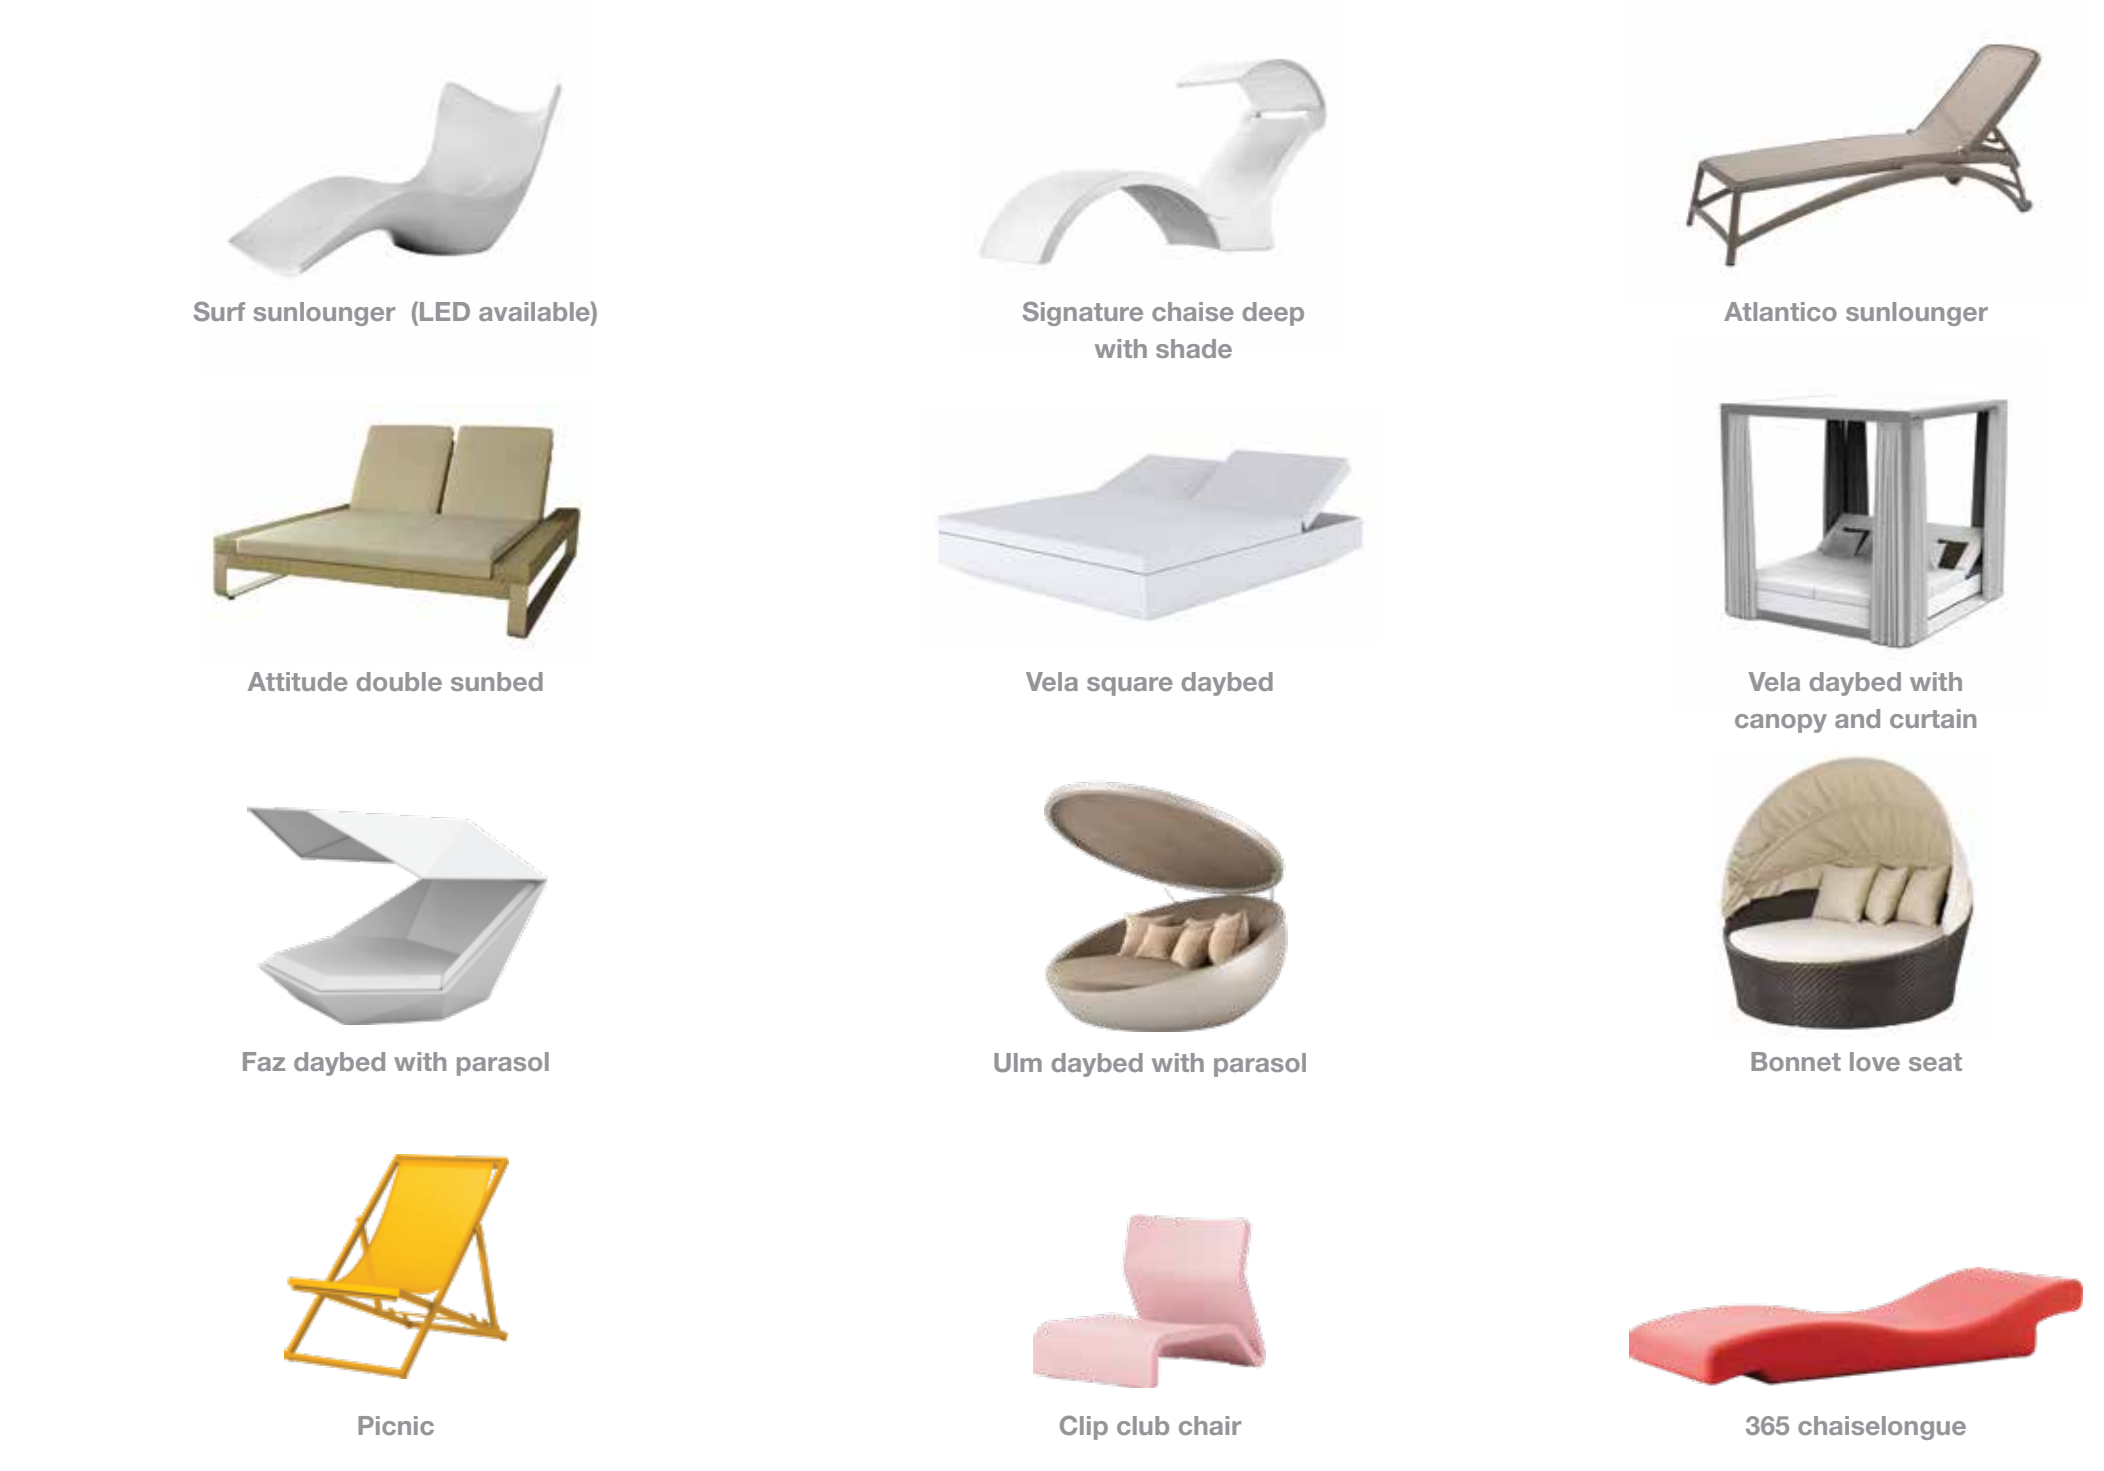

EXCLUSIVE BRANDS WE CARRY

ShadeCraft **GRAN VOYDOM sereno diabla**
resol NARDI bambrella LEDGE GARDIA BLASCO

356 by Diabla

PATIO, BALCONY & DECK

Awan centre sofa, Awan corner sofa, Awan square pouf, Awan arm chair, Awan round pouf, Stone lounge chair, Stone sofa, Stone coffee table, Lipstick club chair, Lipstick table, Valentina lounge chair, Valentina sofa, 356 lounge chair, Ball 1-seater sofa, Ball 2-seater sofa, Snake love seat, Gradient lounge chair, Gradient 2-seater sofa, Gradient rocking chair, Massai 1-seater sofa, Attitude 1-seater sofa, Ocean 1-seater sofa, Vierra 1-seater sofa, Komodo 1-seater sofa, Komodo 2-seater sofa, Komodo center sofa, Komodo corner sofa, Komodo tavolino table, Sky 1-seater sofa, Net Bench, Net coffee table, Solid lounge chair, Solid 2-seater sofa, Solid coffee table, Enea bench, Faz bench, Lava bench, Nest bench, Piero

POOLSIDE

Ratio sunlounger, Gradient sunlounger, Emma textyline sunlounger, Zen sunbed, Spritz sunlounger, Ibiza sunlounger, Eden sunlounger, Alfa sunlounger

Malena chair Design by Enrique Marti

EAT, DRINK & CHILL

Louvre chair, Bit chair, Bora Bistrot chair, Costa chair, Trill chair, Trill arm chair, Net arm chair, Ibiza arm chair, Africa arm chair, Voxel chair, Voxel arm chair, Obie arm chair, Matera chair, Malena chair, Interlace arm chair, Interlace barstool, Ratio arm chair, Aria arm chair, Wins bench, Chameleon chair, Basket chair, Gradient barstool, Lido barstool, Wall street barstool, Kino barstool, Rumble stool, Interface coffee table, Clip table, Cube table, Kino dining table, Gradient double shaft dining table, Rio Extensible table

Surf sunlounger (LED available), Signature chaise deep with shade, Atlantico sunlounger, Attitude double sunbed, Vela square daybed, Vela daybed with canopy and curtain, Faz daybed with parasol, Ulm daybed with parasol, Bonnet love seat, Picnic, Clip club chair, 365 chaiselongue