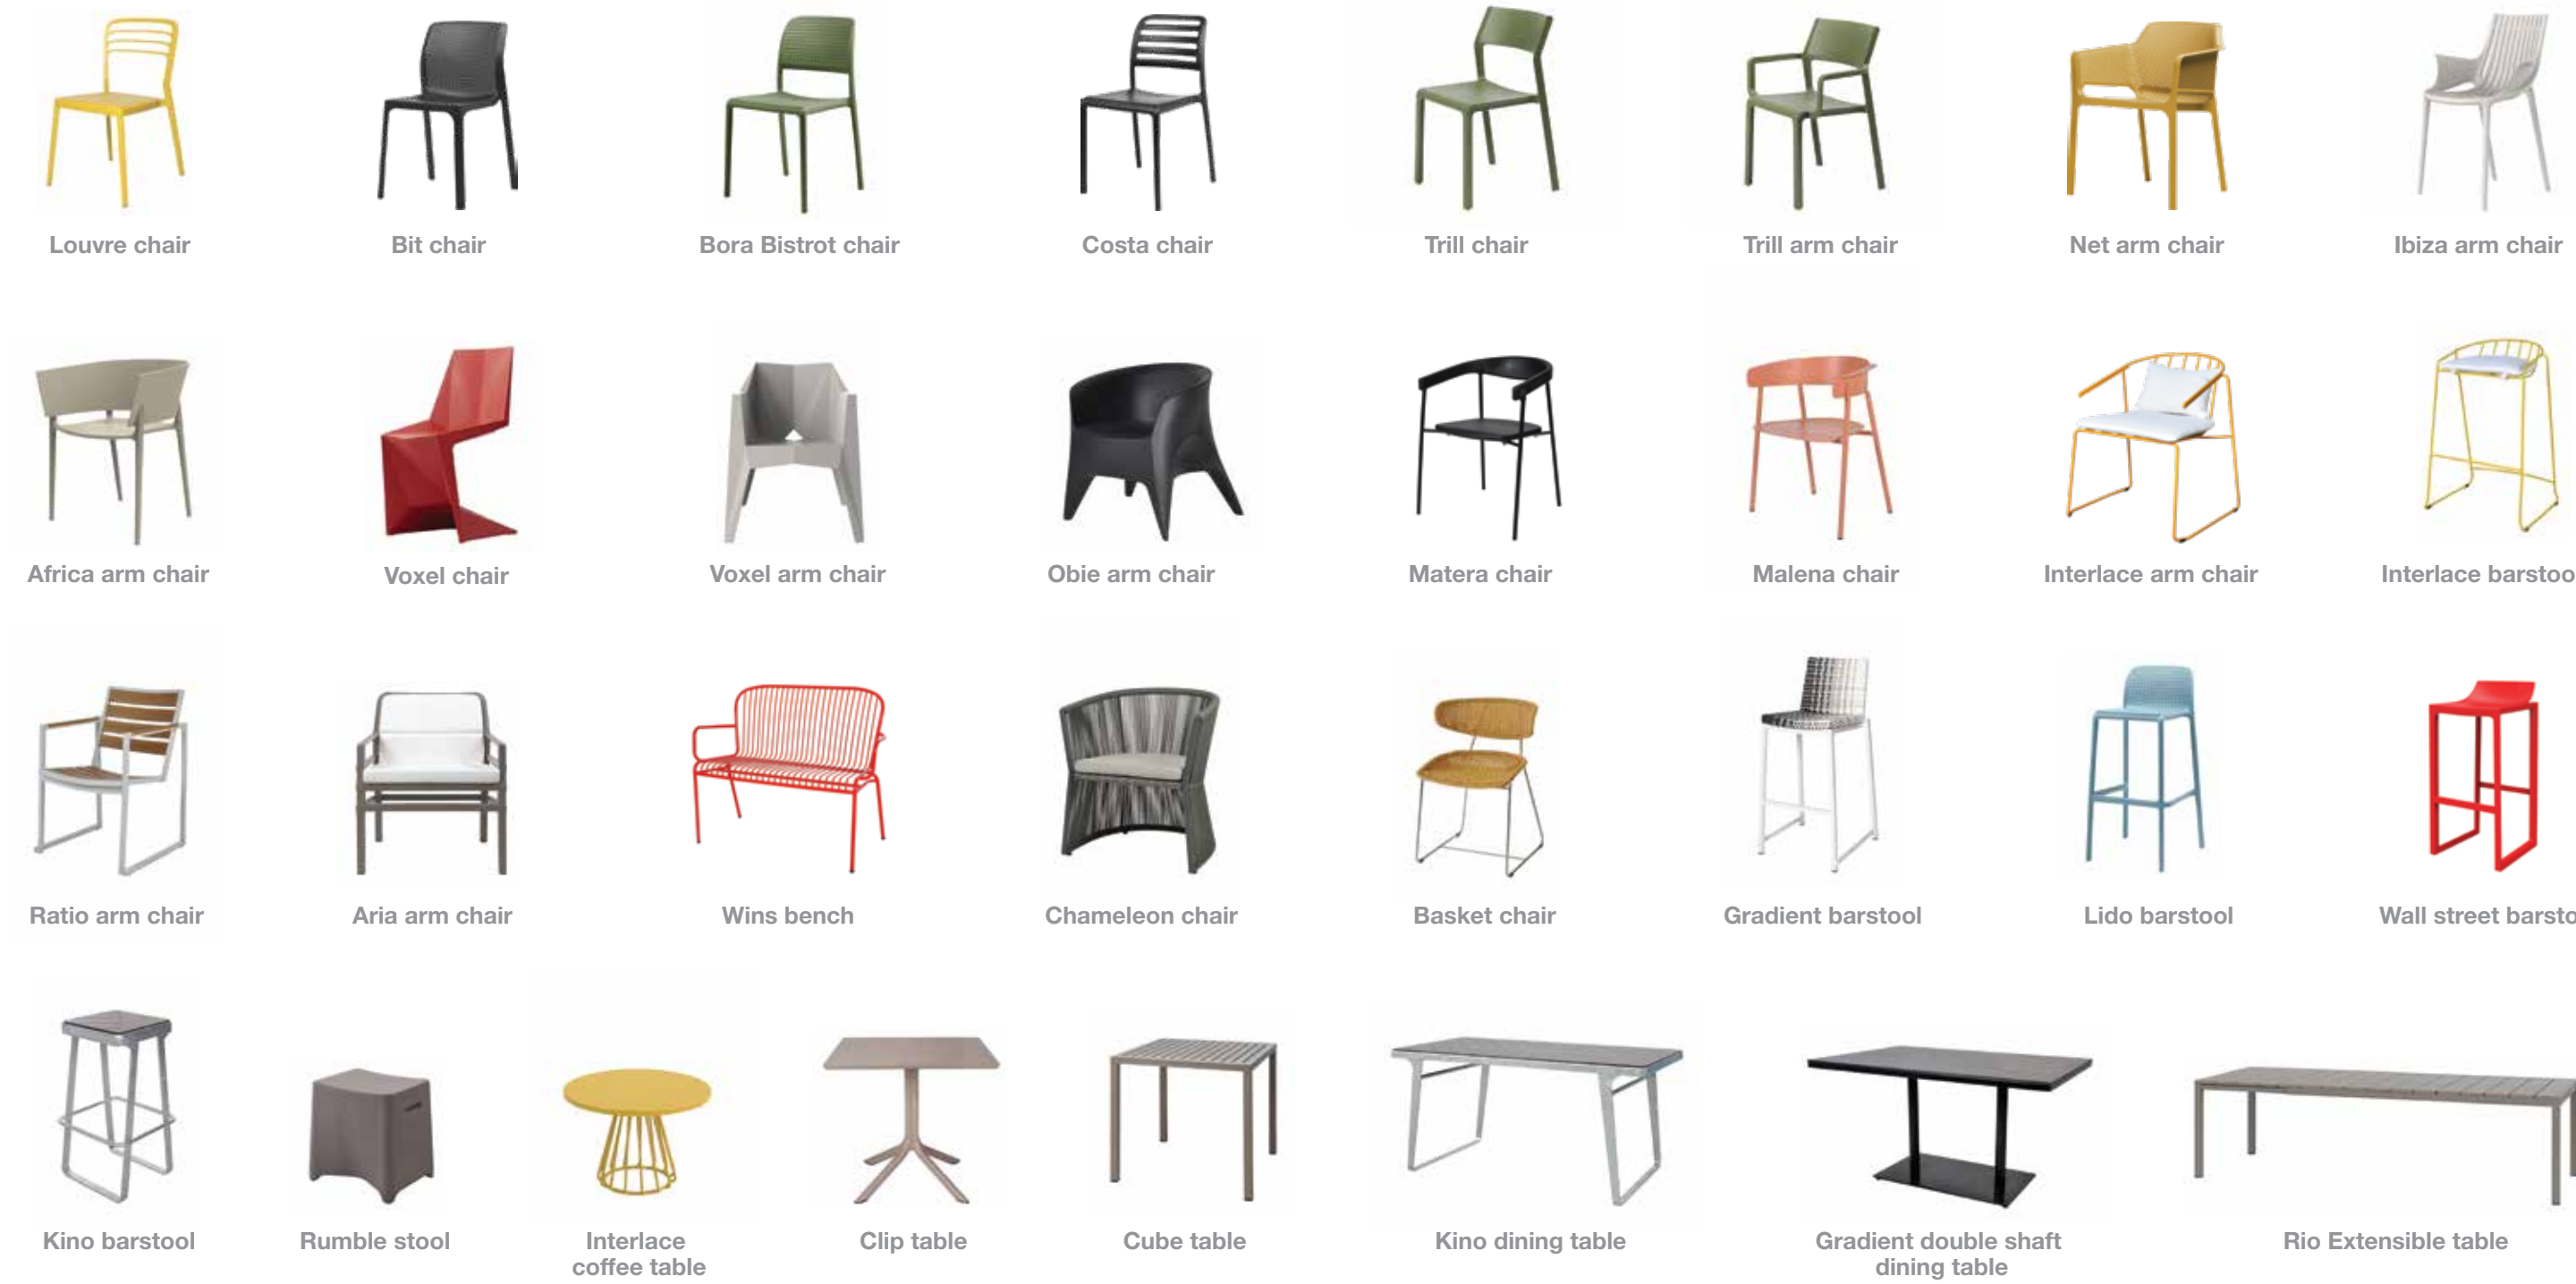

EXCLUSIVE BRANDS WE CARRY

ShadeCraft **GRAN VOYDOM sereno diabla**
resol NARDI bambrella LEDGE GARDIA BLASCO

356 by Diabla

PATIO, BALCONY & DECK

Awan centre sofa, Awan corner sofa, Awan square pouf, Awan arm chair, Awan round pouf, Stone lounge chair, Stone sofa, Stone coffee table, Lipstick club chair, Lipstick table, Valentina lounge chair, Valentina sofa, 356 lounge chair, Ball 1-seater sofa, Ball 2-seater sofa, Snake love seat, Gradient lounge chair, Gradient 2-seater sofa, Gradient rocking chair, Massai 1-seater sofa, Attitude 1-seater sofa, Ocean 1-seater sofa, Vierra 1-seater sofa, Komodo 1-seater sofa, Komodo 2-seater sofa, Komodo center sofa, Komodo corner sofa, Komodo tavolino table, Sky 1-seater sofa, Net Bench, Net coffee table, Solid lounge chair, Solid 2-seater sofa, Solid coffee table, Enea bench, Faz bench, Lava bench, Nest bench, Piero

POOLSIDE

Ratio sunlounger, Gradient sunlounger, Emma textyline sunlounger, Zen sunbed, Spritz sunlounger, Ibiza sunlounger, Eden sunlounger, Alfa sunlounger

Malena chair Design by Enrique Marti

EAT, DRINK & CHILL

Louvre chair, Bit chair, Bora Bistrot chair, Costa chair, Trill chair, Trill arm chair, Net arm chair, Ibiza arm chair, Africa arm chair, Voxel chair, Voxel arm chair, Obie arm chair, Matera chair, Malena chair, Interlace arm chair, Interlace barstool, Ratio arm chair, Aria arm chair, Wins bench, Chameleon chair, Basket chair, Gradient barstool, Lido barstool, Wall street barstool, Kino barstool, Rumble stool, Interface coffee table, Clip table, Cube table, Kino dining table, Gradient double shaft dining table, Rio Extensible table