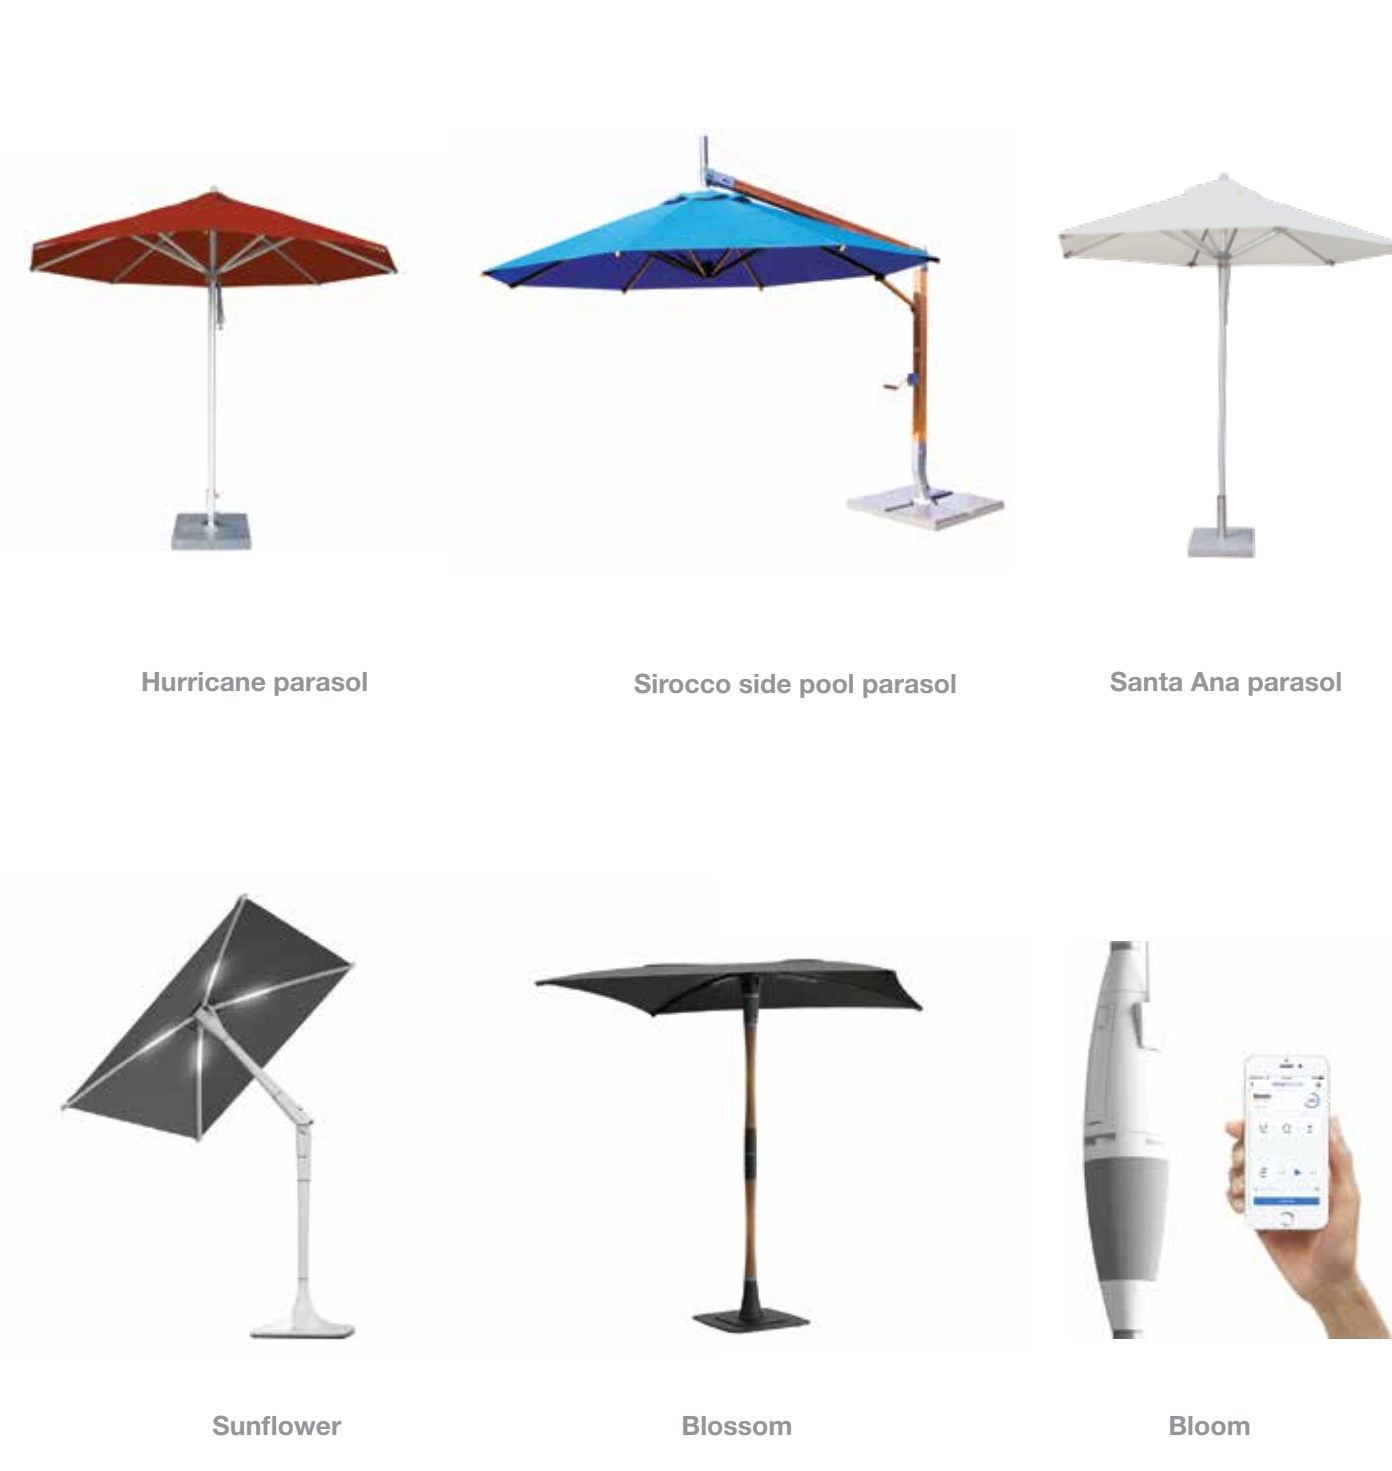

Louvre chair, Bit chair, Bora Bistrot chair, Costa chair, Trill chair, Trill arm chair, Net arm chair, Ibiza arm chair, Africa arm chair, Voxel chair, Voxel arm chair, Obie arm chair, Matera chair, Malena chair, Interlace arm chair, Interlace barstool, Ratio arm chair, Aria arm chair, Wins bench, Chameleon chair, Basket chair, Gradient barstool, Lido barstool, Wall street barstool, Kino barstool, Rumble stool, Interface coffee table, Clip table, Cube table, Kino dining table, Gradient double shaft dining table, Rio Extensible table

Touffu by Diabla

Hurricane parasol, Sirocco side pool parasol, Santa Ana parasol, Sunflower, Blossom, Bloom