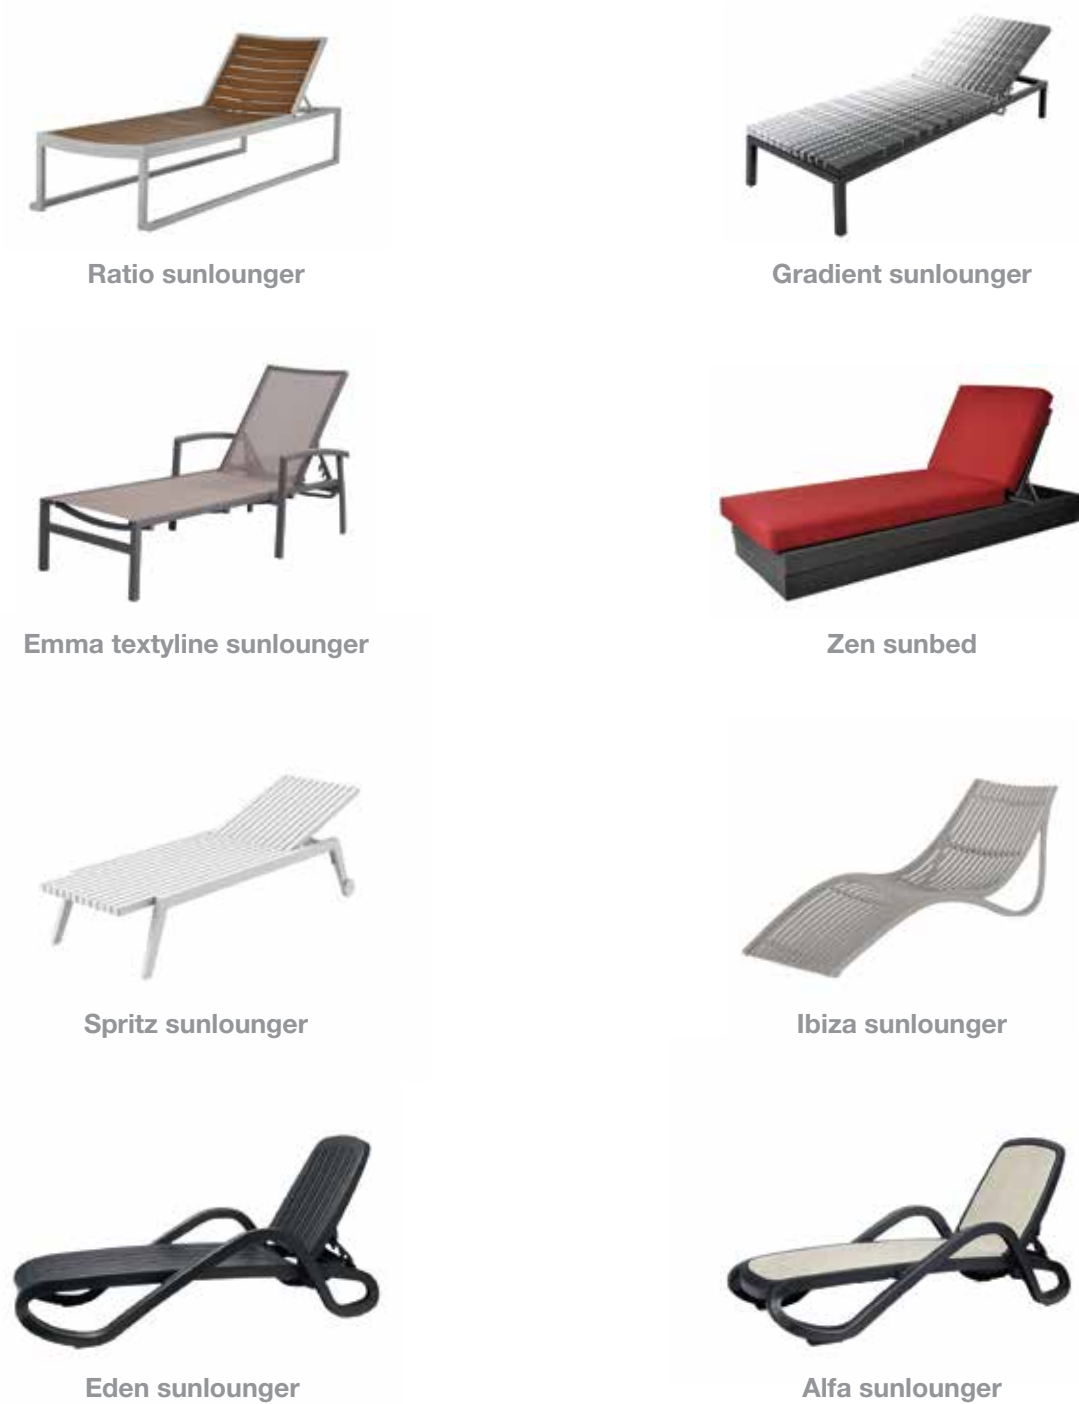

Find out more about Ocean Plastic by scanning the QR code below.

EVERYTHING UNDER THE SUN AND THE SHADE

Enjoy the warm comfort of the great outdoors on our eclectic range of outdoor furniture that has been treated to withstand variable weather conditions. From sunloungers to parasols to patio chairs, we have a solution for every outdoor environment.

EXCLUSIVE BRANDS WE CARRY

ShadeCraft **GRAN VOYDOM sereno diabla**
resol NARDI bambrella LEDGE GARDIA BLASCO

356 by Diabla

PATIO, BALCONY & DECK

Awan centre sofa, Awan corner sofa, Awan square pouf, Awan arm chair, Awan round pouf, Stone lounge chair, Stone sofa, Stone coffee table, Lipstick club chair, Lipstick table, Valentina lounge chair, Valentina sofa, 356 lounge chair, Ball 1-seater sofa, Ball 2-seater sofa, Snake love seat, Gradient lounge chair, Gradient 2-seater sofa, Gradient rocking chair, Massai 1-seater sofa, Attitude 1-seater sofa, Ocean 1-seater sofa, Vierra 1-seater sofa, Komodo 1-seater sofa, Komodo 2-seater sofa, Komodo center sofa, Komodo corner sofa, Komodo tavolino table, Sky 1-seater sofa, Net Bench, Net coffee table, Solid lounge chair, Solid 2-seater sofa, Solid coffee table, Enea bench, Faz bench, Lava bench, Nest bench, Piero

POOLSIDE

Ratio sunlounger, Gradient sunlounger, Emma textyline sunlounger, Zen sunbed, Spritz sunlounger, Ibiza sunlounger, Eden sunlounger, Alfa sunlounger

Malena chair Design by Enrique Marti

EAT, DRINK & CHILL

Louvre chair, Bit chair, Bora Bistrot chair, Costa chair, Trill chair, Trill arm chair, Net arm chair, Ibiza arm chair, Africa arm chair, Voxel chair, Voxel arm chair, Obie arm chair, Matera chair, Malena chair, Interlace arm chair, Interlace barstool, Ratio arm chair, Aria arm chair, Wins bench, Chameleon chair, Basket chair, Gradient barstool, Lido barstool, Wall street barstool, Kino barstool, Rumble stool, Interface coffee table, Clip table, Cube table, Kino dining table, Gradient double shaft dining table, Rio Extensible table