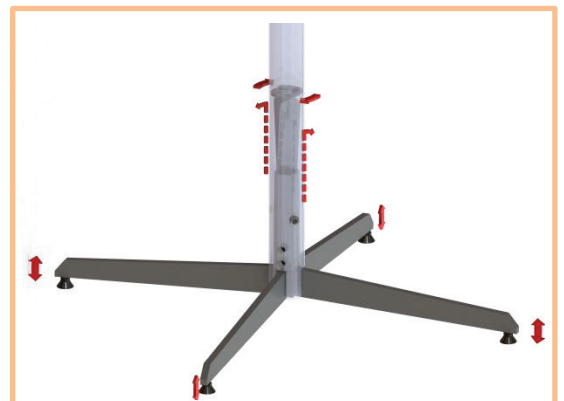

Kian®

STABILLA

TABLE BASE

The latest KIAN Intelligent Solution that eliminates wobbly tables with proven self-stabilising technology

STABILISING TABLE BASE

Sigma - S10 Table Base

Top Plate (Spider)

Solid formed steel plate 'spider'. Secured to column utilising high tensile bolts.

Column

50 x 2.00mm tubular steel column, a stylised option for those seeking modern aesthetics without compromising structural integrity.

Self-stabilising technology

Our patented design incorporates all moving parts concealed within the column section. Mechanical and fully concealed providing greater design flexibility and unparalleled strength.

Solid Steel Base Legs

10mm solid profile cold forged steel. Profile set at 10° pitch.

Feet Glides

M8 tapped (screw in) feet included.

Height	: 720mm / 1020mm	
Base Span	: 660mm	
Base Spread	: 470mm	
Leg Adjustability Range	: 10mm	
Weight	: 11.0kg	
Top Plate	: 300mm Plate	
Material/Finish	: Solid Steel, Powder Coat Finish Optional Zinc Plating	
Max Tabletop Size	: 720mm (H):	850mm
	: 1020mm (H):	700mm
Accreditation	: EN 15372.2008	
Warranty	: 24 months	

Patented Technology

Fully concealed stabilising system offers greater strength and durability.

STABILLA

Stabilla by KIAN introduces affordable table bases that utilise a fully concealed stabilising system to help even out the whole table no matter where you place it. It comes in 4 designs and emanates a sleek appeal with its satin black finish, making Stabilla by KIAN perfect for various market segments. We have ready stock of the Sigma design with the other 3 designs available for order upon request. Visit our showrooms in Malaysia and Singapore to have a closer look at these proven table bases.